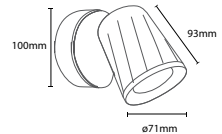

Sensor Compatible:	Yes	PF:	> 0.5
Voltage/Frequency:	AC:220-240V,50/60Hz	Beam Angle:	100°
Luminous Flux:	480lm	Body Type:	Plastic+Metal
IP Rating:	IP20	Dimension:	100x93mm
CRI:	>80