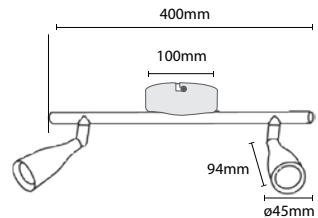

Double Head

9w **VT-810-B**

Box Qty.
12Pcs

SKU: 8267 - 3000K Warm White
SKU: 8269 - 4000K Day White

3800157627177
3800157627191

Sensor Compatible: **Yes**
Voltage/Frequency: **AC:220-240V,50/60Hz**
Luminous Flux: **720lm**
IP Rating: **IP20**
CRI: **>80**

PF: **>0.5**
Beam Angle: **100°**
Body Type: **Plastic+Metal**
Dimension: **400x100x94mm**