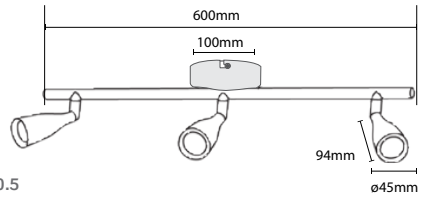

Sensor Compatible:	Yes	PF:	>0.5
Voltage/Frequency:	AC:220-240V,50/60Hz	Beam Angle:	100°
Luminous Flux:	1080lm	Body Type:	Plastic+Metal
IP Rating:	IP20	Dimension:	600x100x94mm
CRI:	>80