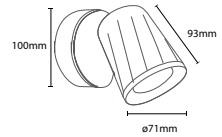

Sensor Compatible:	Yes	PF:	> 0.5
Voltage/Frequency:	AC:220-240V,50/60Hz	Beam Angle:	100°
Luminous Flux:	480lm	Body Type:	Plastic+Metal
IP Rating:	IP20	Dimension:	100x93mm
CRI:	>80