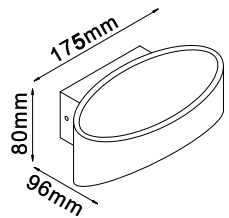

Sensor Compatible:	Yes	PF:	>0.5
Voltage/Frequency:	AC:220-240V,50/60Hz	Beam Angle:	150°
Luminous Flux:	550lm	Body Type:	Aluminium
IP Rating:	IP20	Dimension:	175x80x96mm
CRI:	>80