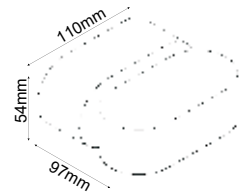

Single Head-Rotatable

6W

VT-816

Box Qty.
20Pcs

IP65
RATING

Sensor Compatible: Yes
 Voltage/Frequency: AC:220-240V,50/60Hz
 Luminous Flux: 660lm
 IP Rating: IP65
 CRI: >80

PF: >0.5
 Beam Angle: 350°
 Body Type: Aluminium
 Dimension: 110x54x97mm