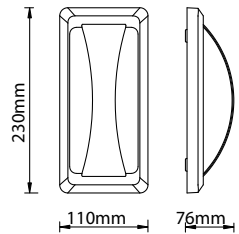

Softlight-Bulkhead

12w VT-8058

Box Qty.
20Pcs

SKU: 8245 - 3000K Warm White 3800157625852
SKU: 8246 - 4000K Day White 3800157625869
SKU: 8247 - 6400K White 3800157625876

IP65
RATING