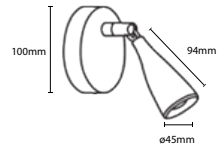

Sensor Compatible:	Yes	PF:	>0.5
Voltage/Frequency:	AC:220-240V,50/60Hz	Beam Angle:	100°
Luminous Flux:	360lm	Body Type:	Plastic+Metal
IP Rating:	IP20	Dimension:	100x94x45mm
CRI:	>80