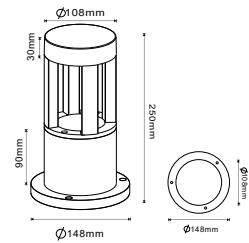

new!

Wall Lights
10w VT-830

Box Qty.
8Pcs

IP65 RATING

Sensor Compatible:	Yes	PF:	>0.5
Voltage/Frequency:	AC:100-240V,50/60Hz	Beam Angle:	72°
Luminous Flux:	450lm	Body Type:	Aluminium
IP Rating:	IP65	Dimension:	108x250mm
CRI:	>80		