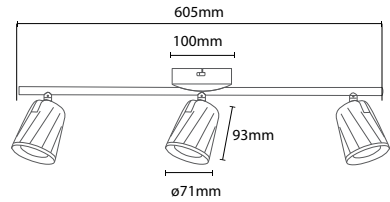

Tripple Head

18w VT-818-W

Box Qty.
12Pcs

SKU: 8258 - 3000K Warm White
SKU: 8260 - 4000K Day White

3800157627085
3800157627108

Sensor Compatible: **Yes**

PF: **>0.5**

Voltage/Frequency: **AC:220-240V,50/60Hz**

Beam Angle: **100°**

Luminous Flux: **1440lm**

Body Type: **Plastic+Metal**

IP Rating: **IP20**

Dimension: **605x100x93mm**

CRI: **>80**

Tripple Head

18w VT-818-B

Box Qty.
12Pcs

SKU: 8259 - 3000K Warm White
SKU: 8261 - 4000K Day White

3800157627092
3800157627115

Sensor Compatible: **Yes**

PF: **>0.5**

Voltage/Frequency: **AC:220-240V,50/60Hz**

Beam Angle: **100°**

Luminous Flux: **1440lm**

Body Type: **Plastic+Metal**

IP Rating: **IP20**

Dimension: **605x100x93mm**

CRI: **>80**