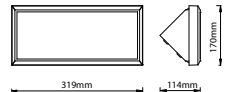

Sensor Compatible:	Yes	PF:	>0.9
Voltage/Frequency:	AC:100-240V,50/60Hz	Beam Angle:	110°
Luminous Flux:	1000lm	Body Type:	PC
IP Rating:	IP65	Dimension:	319x170x114mm
CRI:	>80