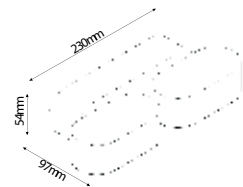

Double Head-Rotatable

12w VT-814

Box Qty. **20Pcs**

Sensor Compatible:	Yes	PF:	>0.5
Voltage/Frequency:	AC:110-240V,50/60Hz	Beam Angle:	350°
Luminous Flux:	1320lm	Body Type:	Aluminium
IP Rating:	IP65	Dimension:	230x54x97mm
CRI:	>80