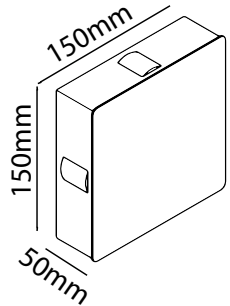

Square-IP65

4W   VT-704

Box Qty.
20Pcs

IP65
RATING

Sensor Compatible: Yes
Voltage/Frequency: AC:220-240V,50/60Hz
Luminous Flux: 440lm
IP Rating: IP65
CRI: >80

PF: >0.5
Beam Angle: 360°
Body Type: Aluminium+Acrylic
Dimension: 150x150x50mm