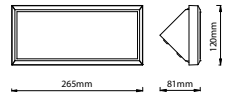

Sensor Compatible:	Yes	PF:	>0.9
Voltage/Frequency:	AC:100-240V,50/60Hz	Beam Angle:	110°
Luminous Flux:	600lm	Body Type:	PC
IP Rating:	IP65	Dimension:	265x120x81mm
CRI:	>80