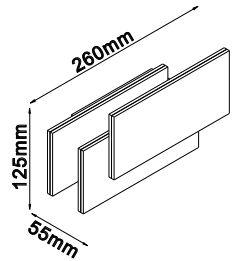

Modern Wall Lights

12w VT-712

Box Qty.
20Pcs

Sensor Compatible: **Yes**
Voltage/Frequency: **AC:100-240V,50/60Hz**
Luminous Flux: **1100lm**
IP Rating: **IP20**
CRI: **>80**

PF: **>0.5**
Beam Angle: **360°**
Body Type: **Aluminium+Acrylic**
Dimension: **260x125x55mm**