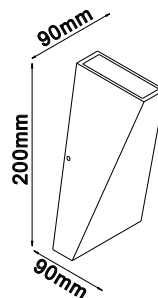

White

SKU: 8295 - 3000K Warm White 3800157629898
SKU: 8296 - 4000K Day White 3800157629904

Grey

SKU: 8299 - 3000K Warm White 3800157629935
SKU: 8300 - 4000K Day White 3800157629942

Black

SKU: 8297 - 3000K Warm White 3800157629911
SKU: 8298 - 4000K Day White 3800157629928

Triangle Light

6W VT-826

Box Qty. **20Pcs**

Sensor Compatible:	Yes	PF:	>0.5
Voltage/Frequency:	AC:220-240V,50/60Hz	Beam Angle:	15/120°
Luminous Flux:	660lm	Body Type:	
IP Rating:	IP65	Dimension:	Aluminium
CRI:	>80