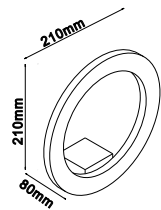

White

SKU: 8225 - 3000K Warm White
SKU: 8226 - 4000K Day White

3800157623421
3800157623438

Black

SKU: 8227 - 3000K Warm White
SKU: 8228 - 4000K Day White

3800157623445
3800157623452

Modern Wall Lights

9w

VT-710

Box Qty. **20Pcs**

Sensor Compatible: **Yes**

Voltage/Frequency: **AC:220-240V,50/60Hz**

Luminous Flux: **990lm**

IP Rating: **IP20**

CRI: **>80**

PF: **>0.5**

Beam Angle: **360°**

Body Type: **Aluminium+Acrylic**

Dimension: **210x80mm**