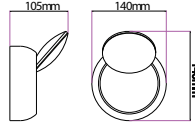

PF: **>0.5**

Beam Angle: **120°**

Body Type: **Iron**

Dimension: **220x80x200mm**

Rotatable-360-White

5W

VT-757

Box Qty.
20Pcs