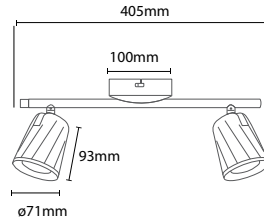

Double Head

12w VT-812-W

Box Qty. **12Pcs**

SKU: 8254 - 3000K Warm White
SKU: 8256 - 4000K Day White

3800157627047
3800157627061

Sensor Compatible:	Yes	PF:	>0.5
Voltage/Frequency:	AC:220-240V,50/60Hz	Beam Angle:	100°
Luminous Flux:	960lm	Body Type:	Plastic+Metal
IP Rating:	IP20	Dimension:	405x100x93mm
CRI:	>80