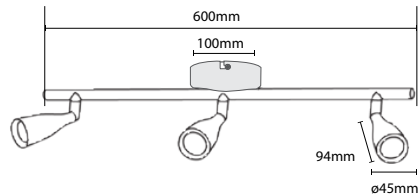

Sensor Compatible:	Yes	PF:	>0.5
Voltage/Frequency:	AC:220-240V,50/60Hz	Beam Angle:	100°
Luminous Flux:	1080lm	Body Type:	Plastic+Metal
IP Rating:	IP20	Dimension:	600x100x94mm
CRI:	>80