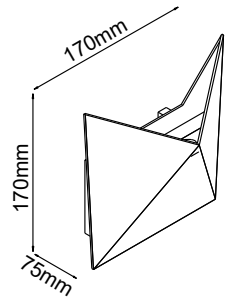

White

SKU: 8280 - 3000K Warm White 3800157629744
SKU: 8281 - 4000K Day White 3800157629751

Black

SKU: 8282 - 3000K Warm White 3800157629768
SKU: 8283 - 4000K Day White 3800157629775

Grey

SKU: 8284 - 3000K Warm White 3800157629782
SKU: 8285 - 4000K Day White 3800157629799

Modern Wall Lights

5w

VT-825

Box Qty.
20Pcs

IP65
RATING

Sensor Compatible: Yes
Voltage/Frequency: AC:220-240V,50/60Hz
Luminous Flux: 550lm
IP Rating: IP65
CRI: >80

PF: >0.5
Beam Angle: 120°
Body Type: Aluminium
Dimension: 170x170x75mm