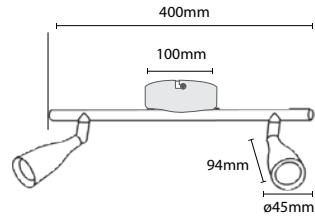

PF: **>0.5**
Beam Angle: **100°**
Body Type: **Plastic+Metal**
Dimension: **400x100x94mm**

Double Head

9w **VT-810-B**
 Box Qty.
12Pcs

SKU: 8267 - 3000K Warm White
SKU: 8269 - 4000K Day White

3800157627177
3800157627191