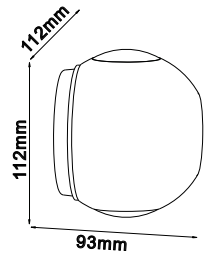

Round Light

6W VT-836

Box Qty. **20Pcs**

Sensor Compatible:	Yes	PF:	>0.5
Voltage/Frequency:	AC:220-240V,50/60Hz	Beam Angle:	90°
Luminous Flux:	660lm	Body Type:	Aluminium
IP Rating:	IP65	Dimension:	112x112x93mm
CRI:	>80		