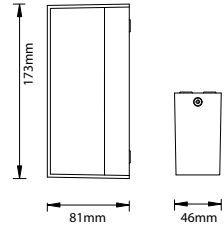

Sensor Compatible:	Yes	PF:	>0.9
Voltage/Frequency:	AC:100-240V,50/60Hz	Beam Angle:	90°
Luminous Flux:	400lm	Body Type:	PC
IP Rating:	IP65	Dimension:	173x81x46mm
CRI:	>80