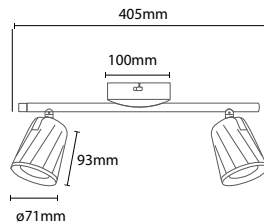

Double Head

12w VT-812-B

Box Qty. **12Pcs**

SKU: 8255 - 3000K Warm White
SKU: 8257 - 4000K Day White

3800157627054
3800157627078

Sensor Compatible:	Yes	PF:	>0.5
Voltage/Frequency:	AC:220-240V,50/60Hz	Beam Angle:	100°
Luminous Flux:	960lm	Body Type:	Plastic+Metal
IP Rating:	IP20	Dimension:	405x100x93mm
CRI:	>80