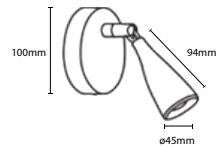

Sensor Compatible:	Yes	PF:	>0.5
Voltage/Frequency:	AC:220-240V,50/60Hz	Beam Angle:	100°
Luminous Flux:	360lm	Body Type:	Plastic+Metal
IP Rating:	IP20	Dimension:	100x94x45mm
CRI:	>80