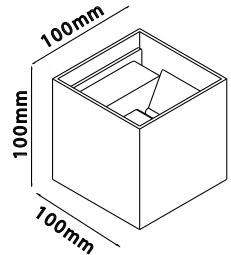

Black

SKU: 7078 - 3000K Warm White 3800157616379
SKU: 7087 - 4000K Day White 3800157616874

White

SKU: 7079 - 3000K Warm White 3800157616386
SKU: 7088 - 4000K Day White 3800157616881

Grey

SKU: 7080 - 3000K Warm White 3800157616393
SKU: 7089 - 4000K Day White 3800157616898

Square-Bridgelux

6W VT-759

Box Qty. **20Pcs**

Sensor Compatible:	Yes	PF:	>0.45
Voltage/Frequency:	AC:220-240V,50/60Hz	Beam Angle:	120°
Luminous Flux:	660lm	Body Type:	Aluminium
IP Rating:	IP65	Dimension:	100x100x100mm
CRI:	>80