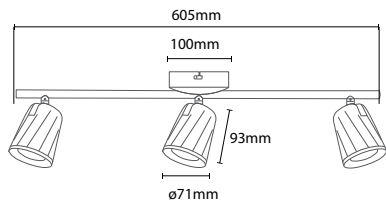

Sensor Compatible: **Yes**

PF: **>0.5**

Voltage/Frequency: **AC:220-240V,50/60Hz**

Beam Angle: **100°**

Luminous Flux: **1440lm**

Body Type: **Plastic+Metal**

IP Rating: **IP20**

Dimension: **605x100x93mm**

CRI: **>80**