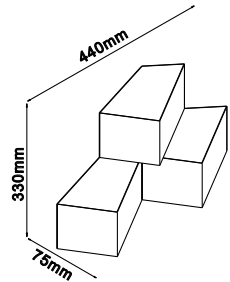

Modern Wall Lights

9w VT-709

Box Qty.
10Pcs

Sensor Compatible: **Yes**
Voltage/Frequency: **AC:220-240V,50/60Hz**
Luminous Flux: **990lm**
IP Rating: **IP20**
CRI: **>80**

PF: **>0.5**
Beam Angle: **360°**
Body Type: **Aluminium**
Dimension: **440x335x75mm**