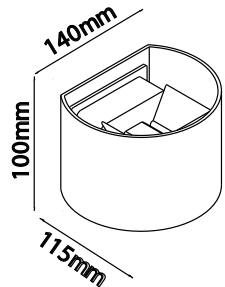

Round-Bridgelux

6W VT-756

Box Qty.
20Pcs

IP65
 RATING

Sensor Compatible: Yes
 Voltage/Frequency: AC:220-240V,50/60Hz
 Luminous Flux: 660lm
 IP Rating: IP65
 CRI: >80

PF: >0.45
 Beam Angle: 120°
 Body Type: Aluminium
 Dimension: 140x115x100mm