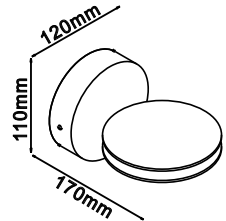

Sensor Compatible: Yes
Voltage/Frequency: AC:220-240V,50/60Hz
Luminous Flux: 770lm
IP Rating: IP65
CRI: >80

PF: >0.5
Beam Angle: 360°
Body Type: Aluminium
Dimension: 110x120x170mm