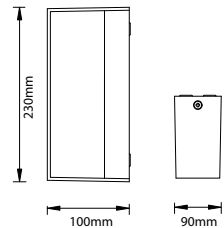

Sensor Compatible:	Yes	PF:	>0.9
Voltage/Frequency:	AC:100-240V,50/60Hz	Beam Angle:	92°
Luminous Flux:	600lm	Body Type:	PC
IP Rating:	IP65	Dimension:	230x100x90mm
CRI:	>80