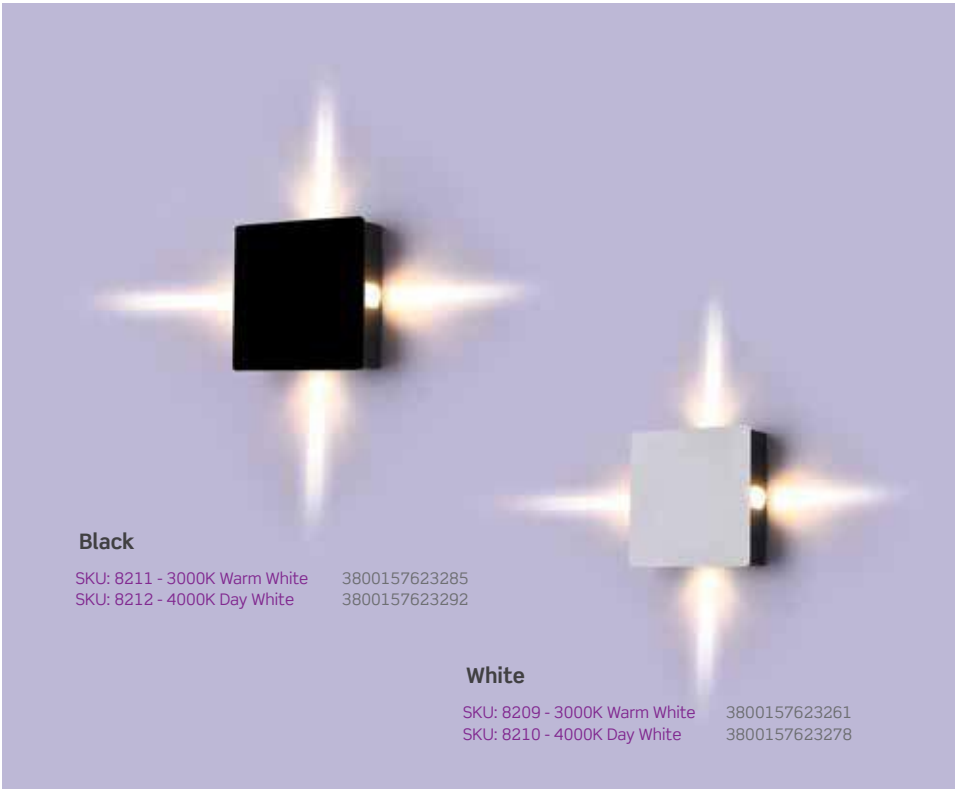

new!

Wall Lights
12w VT-822

Box Qty.
20Pcs

IP65
 RATING

Sensor Compatible:	Yes	PF:	>0.5
Voltage/Frequency:	AC:100-240V,50/60Hz	Beam Angle:	140°
Luminous Flux:	750lm	Body Type:	PC
IP Rating:	IP65	Dimension:	130x160mm
CRI:	>80		