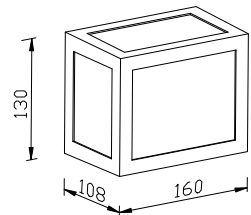

new!

Wall Lights
12w VT-822

Box Qty.
20Pcs

IP65
RATING

Sensor Compatible:	Yes	PF:	>0.5
Voltage/Frequency:	AC:100-240V,50/60Hz	Beam Angle:	140°
Luminous Flux:	750lm	Body Type:	PC
IP Rating:	IP65	Dimension:	130x160mm
CRI:	>80