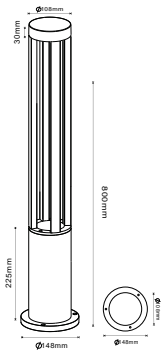

new!

Wall Lights
10w VT-820

Box Qty.
4Pcs

IP65
RATING

Sensor Compatible: **Yes**
Voltage/Frequency: **AC:100-240V,50/60Hz**
Luminous Flux: **450lm**
IP Rating: **IP65**
CRI: **>80**

PF: **>0.5**
Beam Angle: **72°**
Body Type: **Aluminium**
Dimension: **108x800mm**