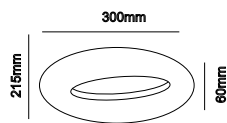

Sensor Compatible:	Yes	PF:	>0.45
Voltage/Frequency:	AC:110-240V,50/60Hz	Beam Angle:	360°
Luminous Flux:	1100lm	Body Type:	Aluminium
IP Rating:	IP65	Dimension:	300x215x60mm
CRI:	>80