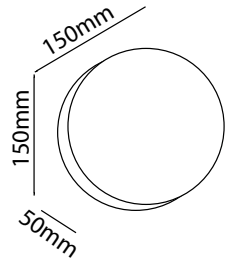

Sensor Compatible:	Yes	PF:	>0.5
Voltage/Frequency:	AC:220-240V,50/60Hz	Beam Angle:	360°
Luminous Flux:	440lm	Body Type:	Aluminium+Acrylic
IP Rating:	IP65	Dimension:	150x50mm
CRI:	>80		

White

SKU: 8280 - 3000K Warm White 3800157629744
 SKU: 8281 - 4000K Day White 3800157629751