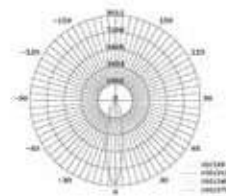

Sensor Compatible: **Yes**
Voltage/Frequency: **AC:220-240V,50/60Hz**
Luminous Flux: **2800lm**
LED Type: **COB(CREE)**
CRI: **>80**

PF: **>0.9**
Beam Angle: **15°-60° (Adjustable)**
Color of Fixture: **White**
Body Type: **Aluminium**
Life span: **30,000 Hours**
Dimension: **178.4x197.7x95mm**