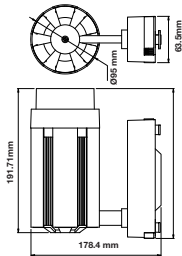

5 V-TAC® PRO
YEAR WARRANTY