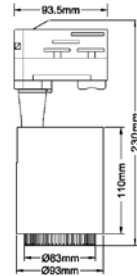

CCT Adjustable
2800K/4000K/6000K

Lens Angle Adjustable
20°~60°

Triac Dimmable

Sensor Compatible:	Yes	PF:	>0.9
Voltage/Frequency:	AC:220-240V,50/60Hz	Beam Angle:	20° ~ 60° (Adjustable)
Luminous Flux:	1450lm	Color of Fixture:	White
LED Type:	COB	Body Type:	Aluminium
CRI:	>95	Life span:	30,000 Hours
		Dimension:	Ø93x93.5x203mm