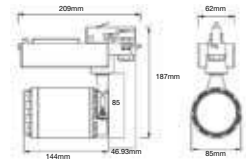

Tracklights-Black-White Body

10W VT-4512

SKU: 1332 - 3000K Warm White

3800157620604

SKU: 1333 - 4000K Day White

3800157620611

SKU: 1334 - 6000K White

3800157620628

Box Qty.
40 Pcs

Sensor Compatible:	Yes	PF:	>0.9
Voltage/Frequency:	AC:220-264V,50/60Hz	Beam Angle:	24°
Luminous Flux:	800lm	Color of Fixture:	Black+White
LED Type:	COB	Body Type:	Aluminium
CRI:	>80	Life span:	30,000 Hours
		Dimension:	209x65x163mm

Tracklights-Black-White Body

25W VT-4528

SKU: 1335 - 3000K Warm White

3800157620635

SKU: 1336 - 4000K Day White

3800157620642

SKU: 1337 - 6000K White

3800157620659

Box Qty.
20 Pcs

Sensor Compatible:	Yes	PF:	>0.9
Voltage/Frequency:	AC:220-240V,50/60Hz	Beam Angle:	24°
Luminous Flux:	2100lm	Color of Fixture:	Black+White
LED Type:	COB	Body Type:	Aluminium
CRI:	>80	Life span:	30,000 Hours
		Dimension:	209x85x187mm