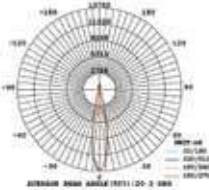

Sensor Compatible:	Yes	PF:	>0.9
Voltage/Frequency:	AC:220-240V,50/60Hz	Beam Angle:	24°
Luminous Flux:	1350lm	Color of Fixture:	White
LED Type:	COB	Body Type:	Aluminium
CRI:	>95	Life span:	30,000 Hours
		Dimension:	Ø180x97x155mm