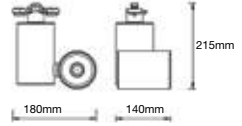

Tracklights-White Body-5 Years

30w VT-4635W

SKU: 1292 - 3000K Warm White 3800157619790
SKU: 1293 - 4000K Day White 3800157619806
SKU: 1294 - 6400K White 3800157619813

Box Qty.
20 Pcs

Sensor Compatible:	Yes	PF:	>0.9
Voltage/Frequency:	AC:220-264V,50/60Hz	Beam Angle:	24°
Luminous Flux:	2700lm	Color of Fixture:	White
LED Type:	COB	Body Type:	Aluminium
CRI:	>95	Life span:	30,000 Hours
		Dimension:	180x140x215mm

Tracklights-Black Body-5 Years

30w VT-4635B

SKU: 1295 - 3000K Warm White 3800157619820
SKU: 1296 - 4000K Day White 3800157619837
SKU: 1297 - 6400K White 3800157619844

Box Qty.
20 Pcs

Sensor Compatible:	Yes	PF:	>0.9
Voltage/Frequency:	AC:220-264V,50/60Hz	Beam Angle:	24°
Luminous Flux:	2700lm	Color of Fixture:	Black
LED Type:	COB	Body Type:	Aluminium
CRI:	>95	Life span:	30,000 Hours
		Dimension:	180x140x215mm