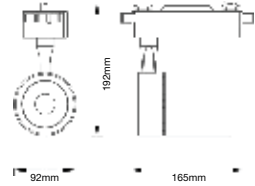

Tracklights-White Body
35w VT-4536W

SKU: 1255 - 3000K Warm White
SKU: 1256 - 4500K Day White
SKU: 1257 - 6000K White

Box Qty.
20 Pcs

3800157607551
3800157607568
3800157607575

Sensor Compatible:	Yes	PF:	>0.9
Voltage/Frequency:	AC:220-264V,50/60Hz	Beam Angle:	24°
Luminous Flux:	3500lm	Color of Fixture:	White
LED Type:	COB	Body Type:	Aluminium
CRI:	>80	Life span:	20,000 Hours
		Dimension:	92x165x192mm

Tracklights-Black Body
35w VT-4536B

SKU: 1285 - 3000K Warm White
SKU: 1286 - 4000K Day White
SKU: 1287 - 6000K White

Box Qty.
20 Pcs

3800157618694
3800157618700
3800157618717

Sensor Compatible:	Yes	PF:	>0.9
Voltage/Frequency:	AC:220-264V,50/60Hz	Beam Angle:	24°
Luminous Flux:	3500lm	Color of Fixture:	Black
LED Type:	COB	Body Type:	Aluminium
CRI:	>80	Life span:	20,000 Hours
		Dimension:	92x165x192mm