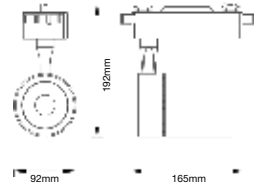

Tracklights-White Body
35w VT-4536W

SKU: 1255 - 3000K Warm White
SKU: 1256 - 4500K Day White
SKU: 1257 - 6000K White

Box Qty.
20 Pcs

3800157607551
3800157607568
3800157607575

Sensor Compatible:	Yes	PF:	>0.9
Voltage/Frequency:	AC:220-264V,50/60Hz	Beam Angle:	24°
Luminous Flux:	3500lm	Color of Fixture:	White
LED Type:	COB	Body Type:	Aluminium
CRI:	>80	Life span:	20,000 Hours
		Dimension:	92x165x192mm

Tracklights-Black Body
35w VT-4536B

SKU: 1285 - 3000K Warm White
SKU: 1286 - 4000K Day White
SKU: 1287 - 6000K White

Box Qty.
20 Pcs

3800157618694
3800157618700
3800157618717

Sensor Compatible:	Yes	PF:	>0.9
Voltage/Frequency:	AC:220-264V,50/60Hz	Beam Angle:	24°
Luminous Flux:	3500lm	Color of Fixture:	Black
LED Type:	COB	Body Type:	Aluminium
CRI:	>80	Life span:	20,000 Hours
		Dimension:	92x165x192mm