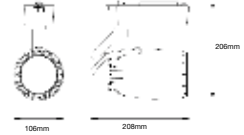

Tracklights-White Body

33W VT-4534W

SKU: 1241 - 3000K Warm White
SKU: 1229 - 4000K Day White
SKU: 1230 - 5000K White

3800157603997
3800157602501
3800157602518

Box Qty.
8 Pcs

Sensor Compatible:	Yes	PF:	>0.9
Voltage/Frequency:	AC:220-240V,50/60Hz	Beam Angle:	22°
Luminous Flux:	2300lm	Color of Fixture:	White
LED Type:	COB	Body Type:	Die Cast Aluminium
CRI:	>80	Life span:	20,000 Hours
		Dimension:	106x208x206mm

Tracklights-Black Body

33W VT-4534B

SKU: 1242 - 3000K Warm White
SKU: 1231 - 4000K Day White
SKU: 1232 - 5000K White

3800157604000
3800157602525
3800157602532

Box Qty.
8 Pcs

Sensor Compatible:	Yes	PF:	>0.9
Voltage/Frequency:	AC:220-240V,50/60Hz	Beam Angle:	22°
Luminous Flux:	2300lm	Color of Fixture:	Black
LED Type:	COB	Body Type:	Die Cast Aluminium
CRI:	>80	Life span:	20,000 Hours
		Dimension:	106x208x206mm