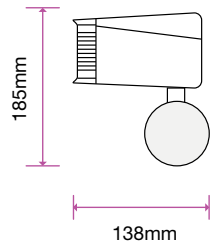

Sensor Compatible:	Yes	PF:	>0.9
Voltage/Frequency:	AC:220-240V,50/60Hz	Beam Angle:	22°
Luminous Flux:	2600lm	Color of Fixture:	Black
LED Type:	COB	Body Type:	Aluminium
CRI:	>70	Life span:	20,000 Hours
		Dimension:	225x185x138mm