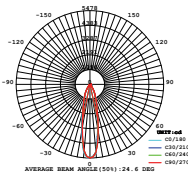

LUMINOUS INTENSITY DISTRIBUTION

Sensor Compatible:	Yes	PF:	>0.9
Voltage/Frequency:	AC:100-240V,50/60Hz	Beam Angle:	25°
Luminous Flux:	1800lm	Color of Fixture:	Black
LED Type:	COB	Body Type:	Die Cast Aluminium
CRI:	>95	Life span:	20,000 Hours
		Dimension:	112x165x205mm

LUMINOUS INTENSITY DISTRIBUTION

Sensor Compatible:	Yes	PF:	>0.9
Voltage/Frequency:	AC:100-240V,50/60Hz	Beam Angle:	25°
Luminous Flux:	2300lm	Color of Fixture:	Black
LED Type:	COB	Body Type:	Die Cast Aluminium
CRI:	>95	Life span:	20,000 Hours
		Dimension:	123x165x218mm