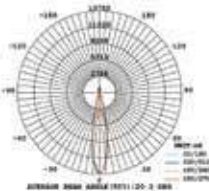

Sensor Compatible:	Yes	PF:	>0.9
Voltage/Frequency:	AC:220-240V,50/60Hz	Beam Angle:	24°
Luminous Flux:	1350lm	Color of Fixture:	Black
LED Type:	COB	Body Type:	Aluminium
CRI:	>95	Life span:	30,000 Hours
		Dimension:	180x97x155mm