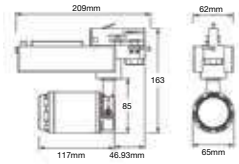

Tracklights-Black-White Body

10W VT-4512

SKU: 1332 - 3000K Warm White

3800157620604

SKU: 1333 - 4000K Day White

3800157620611

SKU: 1334 - 6000K White

3800157620628

Box Qty.
40 Pcs

Sensor Compatible:	Yes	PF:	>0.9
Voltage/Frequency:	AC:220-264V,50/60Hz	Beam Angle:	24°
Luminous Flux:	800lm	Color of Fixture:	Black+White
LED Type:	COB	Body Type:	Aluminium
CRI:	>80	Life span:	30,000 Hours
		Dimension:	209x65x163mm

Tracklights-Black-White Body

25W VT-4528

SKU: 1335 - 3000K Warm White

3800157620635

SKU: 1336 - 4000K Day White

3800157620642

SKU: 1337 - 6000K White

3800157620659

Box Qty.
20 Pcs

Sensor Compatible:	Yes	PF:	>0.9
Voltage/Frequency:	AC:220-240V,50/60Hz	Beam Angle:	24°
Luminous Flux:	2100lm	Color of Fixture:	Black+White
LED Type:	COB	Body Type:	Aluminium
CRI:	>80	Life span:	30,000 Hours
		Dimension:	209x85x187mm