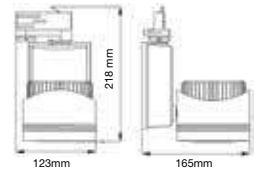

Tracklights-Black Body

33W VT-4535

SKU: 1233 - 3000K Warm White
SKU: 1234 - 4000K Day White
SKU: 1235 - 5000K White

3800157603720
3800157603737
3800157603744

Box Qty.
8 Pcs

Experience The
True Colors with
CRI95 TRACKS

Sensor Compatible:	Yes	PF:	>0.9
Voltage/Frequency:	AC:100-240V,50/60Hz	Beam Angle:	25°
Luminous Flux:	1800lm	Color of Fixture:	Black
LED Type:	COB	Body Type:	Die Cast Aluminium
CRI:	>95	Life span:	20,000 Hours
		Dimension:	112x165x205mm

Tracklights-Black Body

45W VT-4545

SKU: 1236 - 3000K Warm White
SKU: 1237 - 4000K Day White
SKU: 1238 - 5000K White

3800157603751
3800157603768
3800157603775

Box Qty.
8 Pcs

Experience The
True Colors with
CRI95 TRACKS

Sensor Compatible:	Yes	PF:	>0.9
Voltage/Frequency:	AC:100-240V,50/60Hz	Beam Angle:	25°
Luminous Flux:	2300lm	Color of Fixture:	Black
LED Type:	COB	Body Type:	Die Cast Aluminium
CRI:	>95	Life span:	20,000 Hours
		Dimension:	123x165x218mm