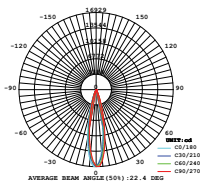

LUMINOUS INTENSITY DISTRIBUTION