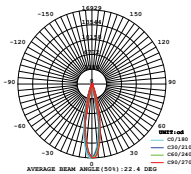

LUMINOUS INTENSITY DISTRIBUTION

Sensor Compatible:	Yes	PF:	>0.9
Voltage/Frequency:	AC:220-240V,50/60Hz	Beam Angle:	22°
Luminous Flux:	2300lm	Color of Fixture:	White
LED Type:	COB	Body Type:	Die Cast Aluminium
CRI:	>80	Life span:	20,000 Hours
		Dimension:	106x208x206mm