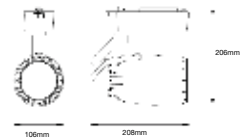

Tracklights-White Body

33W VT-4534W

SKU: 1241 - 3000K Warm White
SKU: 1229 - 4000K Day White
SKU: 1230 - 5000K White

3800157603997
3800157602501
3800157602518

Box Qty.
8 Pcs

Sensor Compatible:	Yes	PF:	>0.9
Voltage/Frequency:	AC:220-240V,50/60Hz	Beam Angle:	22°
Luminous Flux:	2300lm	Color of Fixture:	White
LED Type:	COB	Body Type:	Die Cast Aluminium
CRI:	>80	Life span:	20,000 Hours
		Dimension:	106x208x206mm

Tracklights-Black Body

33W VT-4534B

SKU: 1242 - 3000K Warm White
SKU: 1231 - 4000K Day White
SKU: 1232 - 5000K White

3800157604000
3800157602525
3800157602532

Box Qty.
8 Pcs

Sensor Compatible:	Yes	PF:	>0.9
Voltage/Frequency:	AC:220-240V,50/60Hz	Beam Angle:	22°
Luminous Flux:	2300lm	Color of Fixture:	Black
LED Type:	COB	Body Type:	Die Cast Aluminium
CRI:	>80	Life span:	20,000 Hours
		Dimension:	106x208x206mm