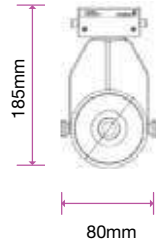

Sensor Compatible:	Yes	PF:	>0.9
Voltage/Frequency:	AC:100-240V,50/60Hz	Beam Angle:	46°
Luminous Flux:	1500lm	Color of Fixture:	Black
LED Type:	COB	Body Type:	Die Cast Aluminium
CRI:	>80	Life span:	20,000 Hours
		Dimension:	Ø80x185mm