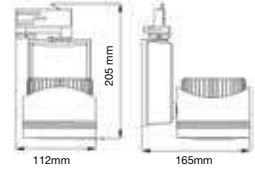

Tracklights-Black Body

33W VT-4535

SKU: 1233 - 3000K Warm White
SKU: 1234 - 4000K Day White
SKU: 1235 - 5000K White

3800157603720
3800157603737
3800157603744