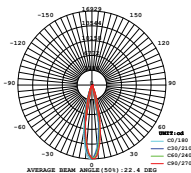

LUMINOUS INTENSITY DISTRIBUTION