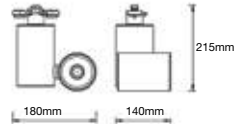

Sensor Compatible:	Yes	PF:	>0.9
Voltage/Frequency:	AC:220-264V,50/60Hz	Beam Angle:	24°
Luminous Flux:	2700lm	Color of Fixture:	Black
LED Type:	COB	Body Type:	Aluminium
CRI:	>95	Life span:	30,000 Hours
		Dimension:	180x140x215mm