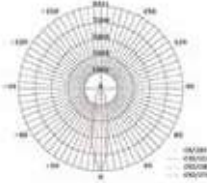

5 **V-TAC®** **PRO**
YEAR WARRANTY

Sensor Compatible:	Yes	PF:	>0.9
Voltage/Frequency:	AC:220-240V,50/60Hz	Beam Angle:	24°
Luminous Flux:	2850lm	Color of Fixture:	Black+White
LED Type:	COB	Body Type:	Aluminium
CRI:	>80	Life span:	30,000 Hours
		Dimension:	224x100x215mm