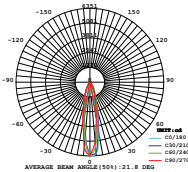

LUMINOUS INTENSITY DISTRIBUTION

Sensor Compatible:	Yes	PF:	>0.9
Voltage/Frequency:	AC:100-240V,50/60Hz	Beam Angle:	25°
Luminous Flux:	1800lm	Color of Fixture:	Black
LED Type:	COB	Body Type:	Die Cast Aluminium
CRI:	>95	Life span:	20,000 Hours
		Dimension:	112x165x205mm