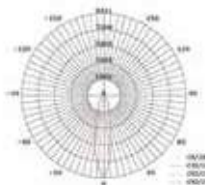

Tracklights-Black-White Body

10W VT-4512

SKU: 1332 - 3000K Warm White

3800157620604

SKU: 1333 - 4000K Day White

3800157620611

SKU: 1334 - 6000K White

3800157620628

Box Qty.
40 Pcs

Sensor Compatible:	Yes	PF:	>0.9
Voltage/Frequency:	AC:220-264V,50/60Hz	Beam Angle:	24°
Luminous Flux:	800lm	Color of Fixture:	Black+White
LED Type:	COB	Body Type:	Aluminium
CRI:	>80	Life span:	30,000 Hours
		Dimension:	209x65x163mm

Tracklights-Black-White Body

25W VT-4528

SKU: 1335 - 3000K Warm White

3800157620635

SKU: 1336 - 4000K Day White

3800157620642

SKU: 1337 - 6000K White

3800157620659

Box Qty.
20 Pcs

Sensor Compatible:	Yes	PF:	>0.9
Voltage/Frequency:	AC:220-240V,50/60Hz	Beam Angle:	24°
Luminous Flux:	2100lm	Color of Fixture:	Black+White
LED Type:	COB	Body Type:	Aluminium
CRI:	>80	Life span:	30,000 Hours
		Dimension:	209x85x187mm