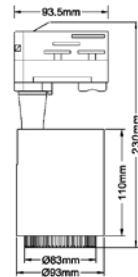

CCT Adjustable
2800K/4000K/6000K

Lens Angle Adjustable
20°~60°

Triac Dimmable

Sensor Compatible:	Yes	PF:	>0.9
Voltage/Frequency:	AC:220-240V,50/60Hz	Beam Angle:	20° ~ 60° (Adjustable)
Luminous Flux:	1450lm	Color of Fixture:	Black
LED Type:	COB	Body Type:	Aluminium
CRI:	>95	Life span:	30,000 Hours
		Dimension:	Ø93x93.5x203mm