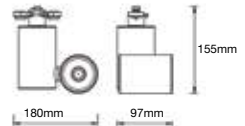

Tracklights-White Body-5 Years

15W VT-4615W

SKU: 1298 - 3000K Warm White 3800157619851
SKU: 1299 - 4000K Day White 3800157619868
SKU: 1300 - 6400K White 3800157619875

Box Qty.
20 Pcs

5 **YEAR WARRANTY**

Sensor Compatible:	Yes	PF:	>0.9
Voltage/Frequency:	AC:220-240V,50/60Hz	Beam Angle:	24°
Luminous Flux:	1350lm	Color of Fixture:	White
LED Type:	COB	Body Type:	Aluminium
CRI:	>95	Life span:	30,000 Hours
		Dimension:	Ø180x97x155mm

Tracklights-Black Body-5 Years

15W VT-4615B

SKU: 1301 - 3000K Warm White 3800157619882
SKU: 1302 - 4000K Day White 3800157619899
SKU: 1303 - 6400K White 3800157619905

Box Qty.
20 Pcs

5 **YEAR WARRANTY**

Sensor Compatible:	Yes	PF:	>0.9
Voltage/Frequency:	AC:220-240V,50/60Hz	Beam Angle:	24°
Luminous Flux:	1350lm	Color of Fixture:	Black
LED Type:	COB	Body Type:	Aluminium
CRI:	>95	Life span:	30,000 Hours
		Dimension:	180x97x155mm