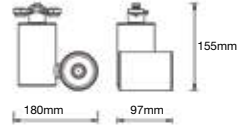

Tracklights-Black Body-5 Years

15W VT-4615B

SKU: 1301 - 3000K Warm White 3800157619882
SKU: 1302 - 4000K Day White 3800157619899
SKU: 1303 - 6400K White 3800157619905

Box Qty.
20 Pcs

5 **YEAR WARRANTY**