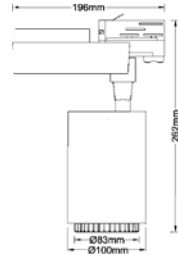

Tracklights-Color Changing

35W VT-4745-W

SKU: 1412 - 3 IN 1

3800157629348

Box Qty.
8 Pcs

CCT Adjustable
2800K/4000K/6000K

Lens Angle Adjustable
20°~60°

Triac Dimmable

Sensor Compatible:	Yes	PF:	> 0.9
Voltage/Frequency:	AC:220-240V,50/60Hz	Beam Angle:	20° ~ 60° (Adjustable)
Luminous Flux:	3000lm	Color of Fixture:	White
LED Type:	COB	Body Type:	Aluminium
CRI:	> 95	Life span:	30,000 Hours
		Dimension:	Ø100x196x262mm

Tracklights-Color Changing

35W VT-4745-B

SKU: 1413 - 3 IN 1

3800157629355

Box Qty.
8 Pcs

CCT Adjustable
2800K/4000K/6000K

Lens Angle Adjustable
20°~60°

Triac Dimmable

Sensor Compatible:	Yes	PF:	> 0.9
Voltage/Frequency:	AC:220-240V,50/60Hz	Beam Angle:	20° ~ 60° (Adjustable)
Luminous Flux:	3000lm	Color of Fixture:	Black
LED Type:	COB	Body Type:	Aluminium
CRI:	> 95	Life span:	30,000 Hours
		Dimension:	Ø100x196x262mm