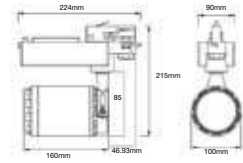

Tracklights-Black-White Body

35W VT-4537

SKU: 1338 - 3000K Warm White
SKU: 1339 - 4000K Day White
SKU: 1340 - 6000K White

3800157620666
3800157620673
3800157620680

Box Qty.
10 Pcs

5 **V-TAC®** **PRO**
YEAR WARRANTY

Sensor Compatible:	Yes	PF:	>0.9
Voltage/Frequency:	AC:220-240V,50/60Hz	Beam Angle:	24°
Luminous Flux:	2850lm	Color of Fixture:	Black+White
LED Type:	COB	Body Type:	Aluminium
CRI:	>80	Life span:	30,000 Hours
		Dimension:	224x100x215mm