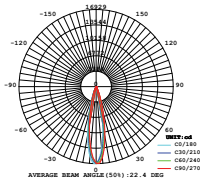

Sensor Compatible:	Yes	PF:	>0.9
Voltage/Frequency:	AC:220-264V,50/60Hz	Beam Angle:	24°
Luminous Flux:	3500lm	Color of Fixture:	White
LED Type:	COB	Body Type:	Aluminium
CRI:	>80	Life span:	20,000 Hours
		Dimension:	92x165x192mm