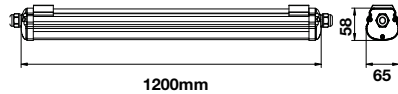

Dimension: 600x65x58mm

Waterproof Fitting-G Series

36w VT-1249

Box Qty.
12 Pcs

6285 - 4000K Day White

3800157616492

6284 - 6400K White

3800157616485