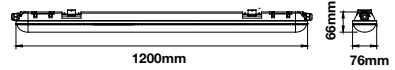

Waterproof Fitting
36w VT-1248

6200 - 4500K Day White
6201 - 6000K White

3800157603270
3800157603287

Box Qty.
12 Pcs

Voltage/Frequency:	AC:200-240V,50Hz	Beam Angle:	120°	On/Off:	>10,000
Luminous Flux:	2880lm	Body Type:	Plastic	Life span:	20,000 Hours
CRI:	>70	IP Rating:	IP65	Gross weight:	1.42 kg
PF:	>0.9	LED Type:	SMD	Dimension:	1200x76x66mm

Waterproof Fitting
48w VT-1548

6184 - 4500K Day White
6185 - 6000K White

3800157602389
3800157602396

Box Qty.
12 Pcs