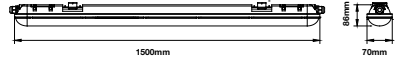

Waterproof Fitting
70w VT-1573

6266 - 4000K Day White
6267 - 6000K White

Box Qty.
6 Pcs

3800157612586
3800157612593