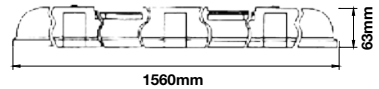

2 LED TUBES INCLUDED