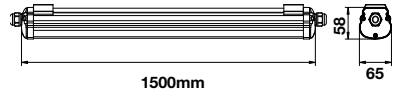

Waterproof Fitting-G Series

48w VT-1574

Box Qty.
12 Pcs

6287 - 4000K Day White
6286 - 6000K White

3800157616515
3800157616508

Voltage/Frequency: AC:220-240V,50Hz

Beam Angle: 120°

On/Off: >10,000

Luminous Flux: 3840lm

Body Type: ABS+PC

Life span: 20,000 Hours

CRI: >70

IP Rating: IP65

Gross weight: 1.1 kg

PF: >0.9

LED Type: SMD

Dimension: 1500x65x58mm

Waterproof Fitting

18w VT-6048

Box Qty.
12 Pcs

6198 - 4500K Day White
6199 - 6000K White

3800157603256
3800157603263