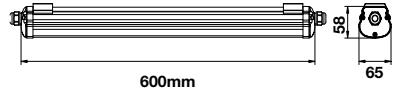

Waterproof Fitting-G Series

18w VT-6076

Box Qty.
12 Pcs

6283 - 4000K Day White

3800157616478

Voltage/Frequency: AC:220-240V,50Hz

Beam Angle: 120°

On/Off: >10,000

Luminous Flux: 1440lm

Body Type: ABS+PC

Life span: 20,000 Hours

CRI: >70

IP Rating: IP65

Gross weight: 0.60 kg

PF: >0.5

LED Type: SMD

Dimension: 600x65x58mm

Waterproof Fitting-G Series

36w VT-1249

Box Qty.
12 Pcs

6285 - 4000K Day White

3800157616492

6284 - 6400K White

3800157616485