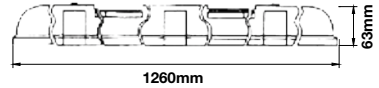

3800157625036
3800157626385

2 LED TUBES INCLUDED

Voltage/Frequency: **AC:200-240V,50/60Hz**Beam Angle: **120°**On/Off: **>10,000**Luminous Flux: **3400lm**Body Type: **ABS+PC**Life span: **30,000 Hours**CRI: **>80**IP Rating: **IP65**Gross weight: **1.33 kg**PF: **>0.9**LED Type: **SMD**Dimension: **1260x112x63mm**