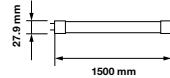

T8-Nano Plastic-150cm

22W VT-1577

Box Qty.
25 Pcs

SKU: 6265 - 3000K Warm White
SKU: 6309 - 4000K Day White
SKU: 6310 - 6400K White

3800157612159
3800157617437
3800157617444

3 YEAR WARRANTY

Dummy Starter
Included

EQ. Watts:	58w	PF:	>0.5	On/Off:	>15,000
Voltage/Frequency:	AC:220-240V,50Hz	Beam Angle:	160°	Life span:	30,000 Hours
Luminous Flux:	2000lm	Body Type:	Nano Plastic	Gross weight:	283.4g
LED Type:	SMD	Holder:	G13	Dimension:	27.9x1500mm
CRI:	>80	Instant start :	0-100% in < 1s		

T8-Nano Plastic-Rotatable-High Lu-

9w VT-6085

Box Qty.
25 Pcs

SKU: 6299 - 3000K Warm White
SKU: 6302 - 6400K White

3800157617345
3800157617369

5 YEAR WARRANTY

120+ LUMENS PER WATT
SUPER EFFICIENT

Dummy Starter
Included

EQ. Watts:	25w	PF:	>0.5	On/Off:	>15,000
Voltage/Frequency:	AC:220-240V,50/60Hz	Beam Angle:	160°	Life span:	30,000 Hours
Luminous Flux:	1100lm	Body Type:	Nano Plastic	Gross weight:	125g
LED Type:	SMD	Holder:	G13	Dimension:	27.9x600mm
CRI:	>80	Instant start :	0-100% in < 1s