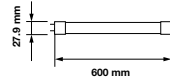

5 YEAR WARRANTY

120+ LUMENS PER WATT
SUPER EFFICIENT