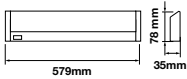

Cabinet Fitting

10w VT-8112

SKU: 5068 - 3000K Warm White
SKU: 5069 - 4500K Day White
SKU: 5070 - 6000K White

Box Qty.
12 Pcs

3800157606714
3800157606721
3800157606738