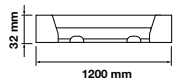

Wall Fitting-120cm

20w VT-8121

SKU: 5074 - 3000K Warm White
SKU: 5075 - 4500K Day White
SKU: 5076 - 6000K White

Box Qty.
25 Pcs

3800157606776
3800157606783
3800157606790