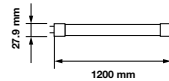

**Dummy Starter
Included**

EQ. Watts: **36w**
Voltage/Frequency: **AC:220-240V,50Hz**
Luminous Flux: **1700lm**
LED Type: **SMD**
CRI: **>80**

PF: **>0.5**
Beam Angle: **160°**
Body Type: **Nano Plastic**
Holder: **G13**
Instant start : **0-100% in < 1s**

On/Off: **>15,000**
Life span: **20,000 Hours**
Gross weight: **200g**
Dimension: **27.9x1200mm**