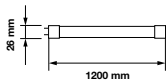

T8 Plant Tube-120cm

18w VT-1228-P Box Qty. **25 Pcs**

SKU: 6326

3800157619356

EQ. Watts:	36w	PF:	>0.9	On/Off:	>15,000
Voltage/Frequency:	AC:180-240V,50Hz	Beam Angle:	160°	Life span:	20,000 Hours
Luminous Flux:	860lm	Body Type:	Glass with PET	Gross weight:	320g
LED Type:	SMD	Holder:	G13	Dimension:	26x1200mm
CRI:	>95	Instant start :	0-100% in < 1s