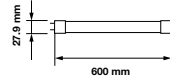

Dummy Starter
Included

EQ. Watts: 18w
Voltage/Frequency: AC:220-240V,50Hz
Luminous Flux: 850lm
LED Type: SMD
CRI: >80

PF: >0.5
Beam Angle: 160°
Body Type: Nano Plastic
Holder: G13
Instant start : 0-100% in < 1s

On/Off: >15,000
Life span: 20,000 Hours
Gross weight: 126.4g
Dimension: 27.9x600mm