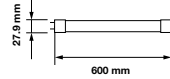

T8-Nano Plastic-Rotatable-60cm

10w VT-6072-R

Box Qty.
25Pcs

SKU: 6229 - 3000K Warm White
SKU: 6230 - 4000K Day White
SKU: 6231 - 6400K White

3800157605212
3800157605229
3800157605236

3 YEAR WARRANTY

Dummy Starter
Included

EQ. Watts: 18w
Voltage/Frequency: AC:220-240V,50Hz
Luminous Flux: 850lm
LED Type: SMD
CRI: >80

PF: >0.5
Beam Angle: 160°
Body Type: Nano Plastic
Holder: G13
Instant start : 0-100% in < 1s

On/Off: >15,000
Life span: 20,000 Hours
Gross weight: 125g
Dimension: 27.9x600mm

T8-Nano Plastic-60cm

10w VT-6072-NR

Box Qty.
25Pcs

SKU: 6392 - 3000K Warm White
SKU: 6393 - 4000K Day White
SKU: 6394 - 6400K White

3800157625296
3800157625302
3800157625319

3 YEAR WARRANTY

Dummy Starter
Included

EQ. Watts: 18w
Voltage/Frequency: AC:220-240V,50Hz
Luminous Flux: 850lm
LED Type: SMD
CRI: >80

PF: >0.5
Beam Angle: 160°
Body Type: Nano Plastic
Holder: G13
Instant start : 0-100% in < 1s

On/Off: >15,000
Life span: 20,000 Hours
Gross weight: 126.4g
Dimension: 27.9x600mm