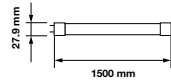

120+ LUMENS
PER WATT
SUPER EFFICIENT