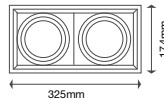

AR111-Accessories

 Box Qty.
24 Pcs

Model No VT-7221-W
 SKU : 3575
 Base: 1XAR111
 Material: Aluminium
 Color of Fxture: White
 Dimension: 174x174 mm
 Cutting Size: 168x155mm
 EAN : 3800157604765

AR111-Accessories

 Box Qty.
12 Pcs

Model No VT-7222-W
 SKU : 3576
 Base: 2XAR111
 Material: Aluminium
 Color of Fxture: White
 Dimension: 325x174mm
 Cutting Size: 306x162mm
 EAN : 3800157604772

AR111-Accessories

 Box Qty.
12 Pcs