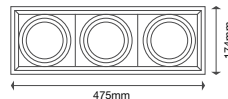

AR111-Accessories

 Box Qty.
24 Pcs

Model No VT-7221-W
 SKU : 3575
 Base: 1XAR111
 Material: Aluminium
 Color of Fxture: White
 Dimension: 174x174 mm
 Cutting Size: 168x155mm
 EAN : 3800157604765

AR111-Accessories

 Box Qty.
12 Pcs

Model No VT-7222-W
 SKU : 3576
 Base: 2XAR111
 Material: Aluminium
 Color of Fxture: White
 Dimension: 325x174mm
 Cutting Size: 306x162mm
 EAN : 3800157604772

AR111-Accessories

 Box Qty.
12 Pcs

Model No VT-7223-W
 SKU : 3577
 Base: 3XAR111
 Material: Aluminium
 Color of Fxture: White
 Dimension: 475x174mm
 Cutting Size: 455x168 mm
 EAN : 3800157604789

AR111-Accessories

Box Qty.
24 Pcs

Model No **VT-7221-B**
SKU : **3581**
Base: **1XAR111**
Material: **Aluminium**
Color of Fxture: **Black**
Dimension: **174x174 mm**
Cutting Size: **168x155mm**
EAN : **3800157607063**