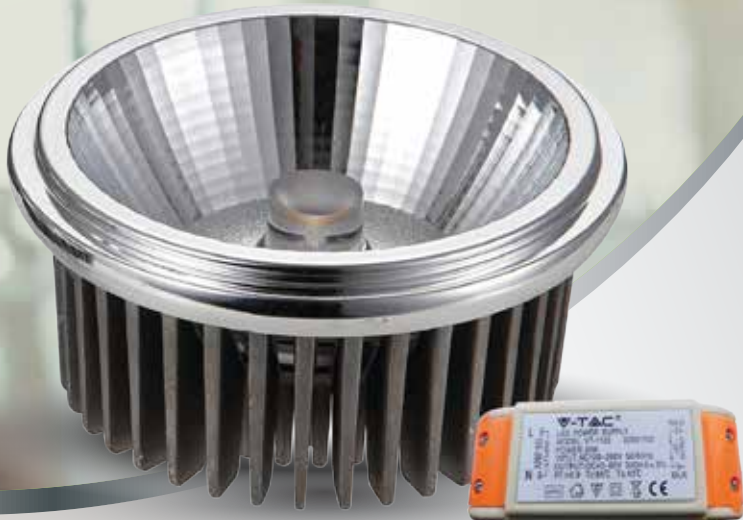

LED PAR Lamps & AR111

: V-TAC's LED PAR Lamps offer great quality of light and work as a perfect replacement for Standard Halogen PAR Lamps. Boasting energy efficiency and an impressive lamp life.

Product Features

- Eco friendly and Power Saving alternative for Standard Halogen Par Lamps with a longer life.
- Each lamp is a direct retrofit for a comparable Halogen Par Lamp e.g. AR111, PAR 30 & PAR 38
- Exceptional Heat Radiation Efficiency
- Premium Quality Power Driver
- Creates better Lighting effect than the old halogen bulb
- Dimmable & Non Dimmable options available

3800157606004
3800157606011
3800157606028

Box Qty.
50 Pcs

EQ. Watts:	100w	PF:	>0.7
Voltage/Frequency:	AC:220-240V,50/60Hz	Beam Angle:	20°
Luminous Flux:	1800lm	Base:	N/A
LED Type:	COB	Body Type:	Die Cast Aluminium
CRI:	>80	Dimension:	Ø111x53mm

PF: **>0.9**
Beam Angle: **40°**
Base: **GU10**
Body Type: **Plastic Clad Aluminium**
Dimension: **Ø111x86mm**

AR111-GU10
12W VT-1112D

SKU: 7234 - 3000K Warm White
SKU: 7235 - 4500K Day White
SKU: 7236 - 6000K White