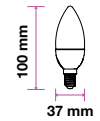

EQ. Watts:	40w	PF:	>0.5
Voltage/Frequency:	AC:220-240V,50Hz	Beam Angle:	200°
Luminous Flux:	470lm	Base:	E14
Commercial Type:	Candle	Body Type:	ThermoPlastic
LED Type:	SMD	Dimension:	37x100mm
CRI:	>80		

LED Bulbs-E14

5.5W VT-2146

SKU: 7355 - 2700K Warm White 3800157628136
SKU: 7356 - 4000K Day White 3800157628143