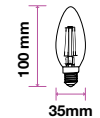

EQ. Watts:	40w	PF:	>0.4
Voltage/Frequency:	AC:220-240V,50Hz	Beam Angle:	300°
Luminous Flux:	400lm	Base:	E14
Commercial Type:	Candle	Body Type:	Glass
LED Type:	SMD	Dimension:	35x100mm
CRI:	>80