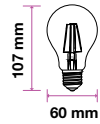

Box Qty. **50 Pcs**

EQ. Watts:	40w	PF:	>0.4
Voltage/Frequency:	AC:220-240V,50Hz	Beam Angle:	300°
Luminous Flux:	400lm	Base:	E14
Commercial Type:	P45	Body Type:	Glass
LED Type:	SMD	Dimension:	45x77mm
CRI:	>80		

PF: >0.4
 Beam Angle: 300°
 Base: E14
 Body Type: Glass
 Dimension: 35x100mm

LED Filament Bulbs

4W VT-2114

SKU: 7283 - 2700K Warm White 3800157623735

 Box Qty.
25 Pcs

EQ. Watts: 40w
 Voltage/Frequency: AC:220-240V,50Hz
 Luminous Flux: 400lm
 Commercial Type: A60
 LED Type: SMD
 CRI: >80

PF: >0.4
 Beam Angle: 300°
 Base: E27
 Body Type: Glass
 Dimension: 60x107mm

LED Bulbs-E27

6W VT-2186

SKU: 7368 - 2700K Warm White 3800157628594

Box Qty.
25 Pcs

EQ. Watts:	55w	PF:	>0.5
Voltage/Frequency:	AC:220-240V,50Hz	Beam Angle:	300°
Luminous Flux:	660lm	Base:	E27
Commercial Type:	A60	Body Type:	Glass
LED Type:	Filament	Dimension:	60x107mm
CRI:	>80		

PF: **>0.5**
 Beam Angle: **200°**
 Base: **E27**
 Body Type: **ThermoPlastic**
 Dimension: **66.5x134mm**