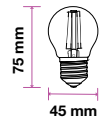

EQ. Watts:	40w	PF:	>0.4
Voltage/Frequency:	AC:220-240V,50Hz	Beam Angle:	300°
Luminous Flux:	400lm	Base:	E27
Commercial Type:	G45	Body Type:	Glass
LED Type:	SMD	Dimension:	45x75mm
CRI:	>80