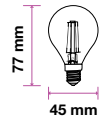

Box Qty. **50 Pcs**

EQ. Watts:	40w	PF:	>0.4
Voltage/Frequency:	AC:220-240V,50Hz	Beam Angle:	300°
Luminous Flux:	400lm	Base:	E14
Commercial Type:	P45	Body Type:	Glass
LED Type:	SMD	Dimension:	45x77mm
CRI:	>80		

PF: **>0.5**
 Beam Angle: **200°**
 Base: **E27**
 Body Type: **ThermoPlastic**
 Dimension: **66.5x134mm**