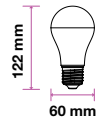

EQ. Watts: **60w**
Voltage/Frequency: **AC:220-240V,50Hz**
Luminous Flux: **806lm**
Commercial Type: **A60**
LED Type: **SMD**
CRI: **>80**

PF: **>0.5**
Beam Angle: **200°**
Base: **E27**
Body Type: **ThermoPlastic**
Dimension: **60x122mm**