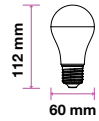

EQ. Watts: **40w**
Voltage/Frequency: **AC:220-240V,50Hz**
Luminous Flux: **470lm**
Commercial Type: **A60**
LED Type: **SMD**
CRI: **>80**

PF: **>0.4**
Beam Angle: **200°**
Base: **E27**
Body Type: **ThermoPlastic**
Dimension: **60x112mm**