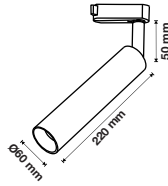

4 Line Tracklights-Black Body

20W VT-420-B

SKU: 365 - 3000K Warm White 3800157634083
SKU: 366 - 4000K Day White 3800157634090
SKU: 367 - 5000K White 3800157634106

1400 Lumens | **>90** CRI | **>0.9** PF

Voltage/Frequency	LED Type	Beam Angle	Body Type	Dimension	Life span	Box Qty.
AC:220-240V,50Hz	COB	24°	Aluminum	220x60x50mm	30,000 Hours	40

4 Line Tracklights-White Body

20W VT-420-W

SKU: 362 - 3000K Warm White 3800157634052
SKU: 363 - 4000K Day White 3800157634069
SKU: 364 - 5000K White 3800157634076

1600 Lumens | **>90** CRI | **>0.9** PF