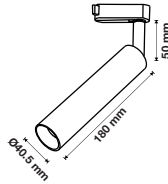

 **420** Lumens |  **>90** CRI |  **>0.5** PF

| Voltage/Frequency | LED Type | Beam Angle | Body Type | Dimension | Life span | Box Qty. |
|-------------------|----------|------------|-----------|---------------|--------------|----------|
| AC:220-240V,50Hz | COB | 24° | Aluminum | 180x40.5x50mm | 30,000 Hours | 40 |

| Voltage/Frequency | LED Type | Beam Angle | Body Type | Dimension | Life span | Box Qty. |
|-------------------|----------|------------|-----------|---------------|--------------|----------|
| AC:220-240V,50Hz | COB | 24° | Aluminum | 180x40.5x50mm | 30,000 Hours | 40 |