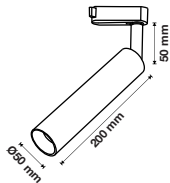

4 Line Tracklights-White Body

15W VT-415-W

- SKU: 356 - 3000K Warm White   3800157633994
- SKU: 357 - 4000K Day White   3800157634007
- SKU: 358 - 5000K White   3800157634014