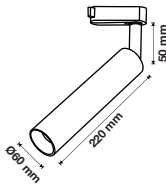

4 Line Tracklights-Black Body

20W VT-420-B

SKU: 365 - 3000K Warm White 3800157634083
SKU: 366 - 4000K Day White 3800157634090
SKU: 367 - 5000K White 3800157634106

1400 Lumens | **>90** CRI | **>0.9** PF

Voltage/Frequency	LED Type	Beam Angle	Body Type	Dimension	Life span	Box Qty.
AC:220-240V,50Hz	COB	24°	Aluminum	220x60x50mm	30,000 Hours	40

4 Line Tracklights-White Body

20W VT-420-W

SKU: 362 - 3000K Warm White 3800157634052
SKU: 363 - 4000K Day White 3800157634069
SKU: 364 - 5000K White 3800157634076

1600 Lumens | **>90** CRI | **>0.9** PF

Voltage/Frequency	LED Type	Beam Angle	Body Type	Dimension	Life span	Box Qty.
AC:220-240V,50Hz	COB	24°	Aluminum	220x60x50mm	30,000 Hours	40