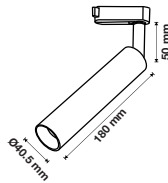

4 Line Tracklights-White Body

7W VT-407-W

SKU: 350 - 3000K Warm White 3800157633932
SKU: 351 - 4000K Day White 3800157633949
SKU: 352 - 5000K White 3800157633956

490 Lumens | **>90** CRI | **>0.5** PF