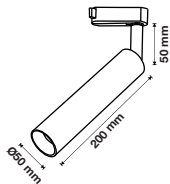

4 Line Tracklights-Black Body

15W VT-415-B

- SKU: 359 - 3000K Warm White   3800157634021
- SKU: 360 - 4000K Day White   3800157634038
- SKU: 361 - 5000K White   3800157634045