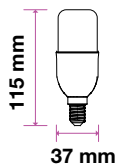

E14-LED Plastic Bulbs

8W VT-248

SKU: 267 - 3000K Warm White
SKU: 268 - 4000K Day White
SKU: 269 - 6400K White

3800157634113
3800157634120
3800157634137