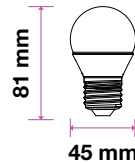

E27-LED Plastic Bulbs

5.5W VT-246

SKU: 174 - 3000K Warm White
SKU: 175 - 4000K Day White
SKU: 176 - 6400K White

3800157627870
3800157627887
3800157627894