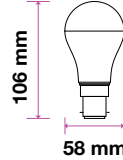

B22-LED Plastic Bulbs

9W VT-219

SKU: 270 - 3000K Warm White 3800157634151

806 Lumens |
60w EQ.Watts |
B22 Base |
A60 Type |
>80 CRI |
>0.5 PF

Voltage/Frequency	LED Type	Beam Angle	Body Type	Dimension	Life span	Box Qty.
AC:220-240V,50Hz	SMD	200°	Thermoplastic	Ø58x106mm	30,000 Hours	100