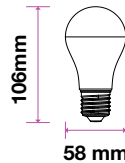

E27-LED Plastic Bulbs

11W VT-212

SKU: 231 - 3000K Warm White
SKU: 232 - 4000K Day White
SKU: 233 - 6400K White

3800157631969
3800157631976
3800157631983