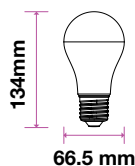

E27-LED Plastic Bulbs

17W VT-217

SKU: 162 - 3000K Warm White
SKU: 163 - 4000K Day White
SKU: 164 - 6400K White

3800157627757
3800157627764
3800157627771