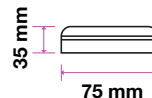

GX53-PAR Bulbs

7W VT-207

SKU: 222 - 3000K Warm White
SKU: 223 - 4000K Day White
SKU: 224 - 6400K White

3800157631877
3800157631884
3800157631891