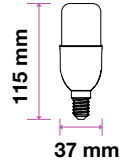

E27-LED Plastic Bulbs

8W VT-237

SKU: 144 - 3000K Warm White
SKU: 145 - 4000K Day White
SKU: 146 - 6400K White

3800157627573
3800157627580
3800157627597