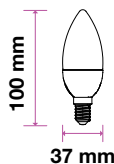

E14-LED Plastic Bulbs

5.5W VT-226

SKU: 171 - 3000K Warm White
SKU: 172 - 4000K Day White
SKU: 173 - 6400K White

3800157627849
3800157627856
3800157627863