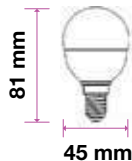

| Voltage/Frequency | LED Type | Beam Angle | Body Type | Dimension | Life span | Box Qty. |
|-------------------|----------|------------|---------------|-----------|--------------|----------|
| AC:220-240V,50Hz | SMD | 150° | Thermoplastic | Ø25x59mm | 30,000 Hours | 400 |

| Voltage/Frequency | LED Type | Beam Angle | Body Type | Dimension | Life span | Box Qty. |
|-------------------|----------|------------|---------------|-----------|--------------|----------|
| AC:220-240V,50Hz | SMD | 230° | Thermoplastic | Ø37x115mm | 30,000 Hours | 200 |

| Voltage/Frequency | LED Type | Beam Angle | Body Type | Dimension | Life span | Box Qty. |
|-------------------|----------|------------|---------------|-----------|--------------|----------|
| AC:220-240V,50Hz | SMD | 180° | Thermoplastic | Ø45x81mm | 30,000 Hours | 200 |

470
Lumens

40w
EQ.Watts

E14
Base

P45
Type

>80
CRI

>0.5
PF

| Voltage/Frequency | LED Type | Beam Angle | Body Type | Dimension | Life span | Box Qty. |
|-------------------|----------|------------|---------------|-----------|--------------|----------|
| AC:220-240V,50Hz | SMD | 180° | Thermoplastic | Ø45x81mm | 30,000 Hours | 200 |