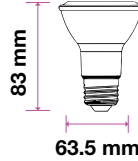

E27-PAR Bulbs

7W VT-220

SKU: 147 - 3000K Warm White
SKU: 148 - 4000K Day White
SKU: 149 - 6400K White

3800157627603
3800157627610
3800157627627