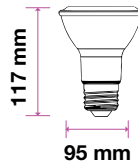

E27-PAR Bulbs

11W VT-230

SKU: 153 - 3000K Warm White
SKU: 154 - 4000K Day White
SKU: 155 - 6400K White

3800157627665
3800157627672
3800157627689