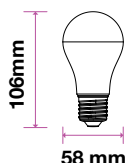

E27-LED Plastic Bulbs

9W VT-210

SKU: 228 - 3000K Warm White
SKU: 229 - 4000K Day White
SKU: 230 - 6400K White

3800157631938
3800157631945
3800157631952