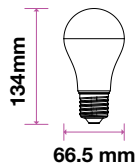

Live . Light . Life

www.vtacexports.com | www.v-tac.eu

V-TAC®

INNOVATIVE LED LIGHTING

E27-LED Plastic Bulbs

15W VT-215

SKU: 159 - 3000K Warm White
SKU: 160 - 4000K Day White
SKU: 161 - 6400K White

3800157627726
3800157627733
3800157627740