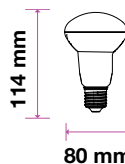

E27-LED Plastic Bulbs

10W VT-280

SKU: 135 - 3000K Warm White
SKU: 136 - 4000K Day White
SKU: 137 - 6400K White

3800157627481
3800157627498
3800157627504