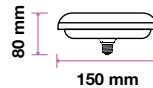

E27-Big Bulb & UFO

15W VT-216

SKU: 213 - 3000K Warm White
SKU: 214 - 4000K Day White
SKU: 215 - 6400K White

3800157631785
3800157631792
3800157631808