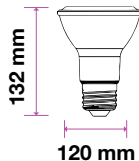

Live . Light . Life

www.vtacexports.com | www.v-tac.eu

V-TAC®

INNOVATIVE LED LIGHTING

E27-PAR Bulbs

14W VT-238

SKU: 150 - 3000K Warm White
SKU: 151 - 4000K Day White
SKU: 152 - 6400K White

3800157627634
3800157627641
3800157627658