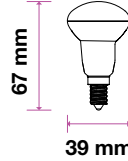

E14-LED Plastic Bulbs

3W VT-239

SKU: 210 - 3000K Warm White
SKU: 211 - 4000K Day White
SKU: 212 - 6400K White

3800157631754
3800157631761
3800157631778