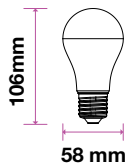

Live . Light . Life
www.vtacexports.com | www.v-tac.eu

E27-LED Plastic Bulbs

9W VT-209

SKU: 156 - 3000K Warm White
SKU: 157 - 4000K Day White
SKU: 158 - 6400K White

3800157627696
3800157627702
3800157627719