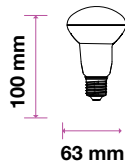

Live . Light . Life

www.vtacexports.com | www.v-tac.eu

V-TAC®

INNOVATIVE LED LIGHTING

E27-LED Plastic Bulbs

8W VT-263

SKU: 141 - 3000K Warm White
SKU: 142 - 4000K Day White
SKU: 143 - 6400K White

3800157627542
3800157627559
3800157627566