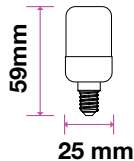

Live . Light . Life

www.vtacexports.com | www.v-tac.eu

V-TAC®

INNOVATIVE LED LIGHTING

E14-LED Plastic Bulbs

2W VT-202

SKU: 234 - 3000K Warm White
SKU: 235 - 4000K Day White
SKU: 236 - 6400K White

3800157632546
3800157632553
3800157632560