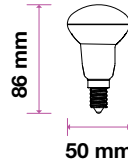

E14-LED Plastic Bulbs

6W VT-250

SKU: 138 - 3000K Warm White
SKU: 139 - 4000K Day White
SKU: 140 - 6400K White

3800157627511
3800157627528
3800157627535