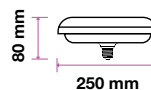

E27-Big Bulb & UFO

36W VT-235

SKU: 219 - 3000K Warm White
SKU: 220 - 4000K Day White
SKU: 221 - 6400K White

3800157631846
3800157631853
3800157631860