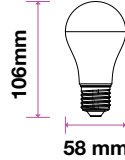

E27-LED Plastic Bulbs

11W VT-211

SKU: 177 - 3000K Warm White
SKU: 178 - 4000K Day White
SKU: 179 - 6400K White

3800157627900
3800157627917
3800157627924