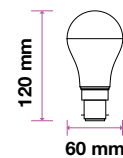

B22-LED Plastic Bulbs

11W VT-213

SKU: 271 - 3000K Warm White 3800157634168

1055 Lumens |
75w EQ.Watts |
B22 Base |
A60 Type |
>80 CRI |
>0.5 PF

Voltage/Frequency	LED Type	Beam Angle	Body Type	Dimension	Life span	Box Qty.
AC:220-240V,50Hz	SMD	200°	Thermoplastic	Ø60x120mm	30,000 Hours	100