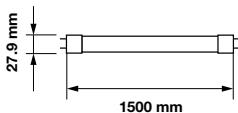

2250
Lumens

45w
EQ.Watts

>80
CRI

>0.5
PF

<0.5 s
Instant Start

15000
On/Off

0.1904kg
Weight

Voltage/Frequency	LED Type	Beam Angle	Body Type	Dimension	Life span	Box Qty.
AC:220-240V,50Hz	SMD	160°	Plastic	1200x27.9mm	30,000 Hours	25

120+ LUMENS
PER WATT

SUPER EFFICIENT

G13-T8 -Nano Plastic Tube-150CM

22W VT-152

SKU: 689 - 3000K Warm White
SKU: 674 - 4000K Day White
SKU: 675 - 6400K White

3800157632935
3800157632942
3800157632942