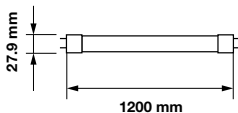

V-TAC®

INNOVATIVE LED LIGHTING

Live . Light . Life
www.vtacexports.com | www.v-tac.eu

120+ LUMENS
PER WATT

SUPER EFFICIENT

G13-T8 -Nano Plastic Tube-120CM

18W VT-122

SKU: 688 - 3000K Warm White
SKU: 672 - 4000K Day White
SKU: 673 - 6400K White

3800157632911
3800157632928
3800157632928