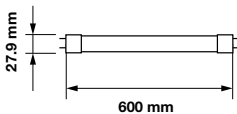

>0.5
PF

<0.5 s
Instant Start

15000
On/Off

0.2572kg
Weight

Voltage/Frequency	LED Type	Beam Angle	Body Type	Dimension	Life span	Box Qty.
AC:220-240V,50Hz	SMD	160°	Plastic	1500x27.9mm	30,000 Hours	25

Live . Light . Life
 www.vtacexports.com | www.v-tac.eu