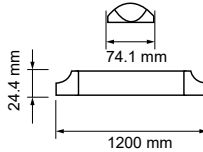

V-TAC®

INNOVATIVE LED LIGHTING

Live . Light . Life
www.vtacexports.com | www.v-tac.eu

Prismatic Fittings

40W VT-8-40

SKU: 665 - 3000K Warm White 3800157632201
SKU: 666 - 4000K Day White 3800157632218
SKU: 667 - 6400K White 3800157632225

4800 Lumens |
>80 CRI |
>0.9 PF |
<1s Instant Start |
15000 On/Off |
0.84kg Weight

Voltage/Frequency	LED Type	Beam Angle	Body Type	Dimension	Life span	Box Qty.
AC:220-240V,50Hz	SMD	110°	Plastic	1200x74.1x24.4mm	30,000 Hours	10