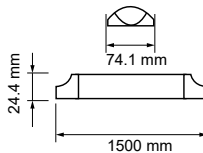

Prismatic Fittings

50W VT-8-50

SKU: 668 - 4000K Day White 3800157632232
SKU: 669 - 6400K White 3800157632249

6000 Lumens |
>80 CRI |
>0.9 PF |
<1s Instant Start |
15000 On/Off |
1kg Weight

Voltage/Frequency	LED Type	Beam Angle	Body Type	Dimension	Life span	Box Qty.
AC:220-240V,50Hz	SMD	110°	Plastic	1500x74.1x24.4mm	30,000 Hours	10