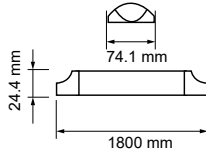

Prismatic Fittings

60W VT-9-60