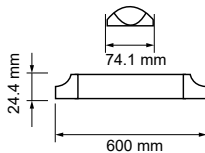

2400 Lumens |
 >80 CRI |
 >0.5 PF |
 <1s Instant Start |
 15000 On/Off |
 0.42kg Weight

Voltage/Frequency	LED Type	Beam Angle	Body Type	Dimension	Life span	Box Qty.
AC:220-240V,50Hz	SMD	110°	Plastic	600x74.1x24.4mm	30,000 Hours	10