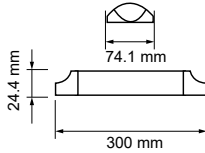

V-TAC®

INNOVATIVE LED LIGHTING

Live . Light . Life
www.vtacexports.com | www.v-tac.eu

Prismatic Fittings

10W VT-8-10

SKU: 659 - 3000K Warm White 3800157632140
SKU: 660 - 4000K Day White 3800157632157
SKU: 661 - 6400K White 3800157632164