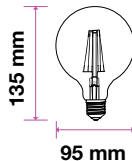

INNOVATIVE LED LIGHTING

Live . Light . Life
 www.vtacexports.com | www.v-tac.eu

120+ LUMENS PER WATT
SUPER EFFICIENT

E27-Amber Filament

6W VT-296

SKU: 293 - 2200K Warm White 3800157634717

725 Lumens

55w EQ.Watts