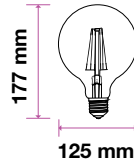

725
Lumens

55w
EQ.Watts

E27
Base

G125
Type

>80
CRI

>0.5
PF

Voltage/Frequency	LED Type	Beam Angle	Body Type	Dimension	Life span	Box Qty.
AC:220-240V,50Hz	Filament	300°	Glass	Ø125x177mm	20,000 Hours	20

120+ LUMENS
PER WATT

SUPER EFFICIENT

E27-Clear Filament

6W VT-287

SKU: 292 - 2700K Warm White 3800157634700