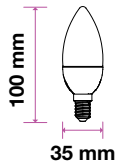

Live . Light . Life

www.vtacexports.com | www.v-tac.eu

V-TAC®

INNOVATIVE LED LIGHTING

E14-Clear Filament

4W VT-254D

SKU: 278 - 2700K Warm White 3800157634250