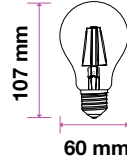

V-TAC®

INNOVATIVE LED LIGHTING

Live . Light . Life
www.vtacexports.com | www.v-tac.eu

120+ LUMENS
PER WATT

SUPER EFFICIENT

E27-Clear Filament

6W VT-256

SKU: 287 - 2700K Warm White 3800157634656