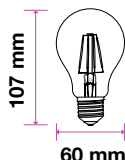

>80
CRI

>0.5
PF

Voltage/Frequency	LED Type	Beam Angle	Body Type	Dimension	Life span	Box Qty.
AC:220-240V,50Hz	Filament	300°	Glass	Ø60x107mm	30,000 Hours	50

E27-Amber Filament

6W VT-266

SKU: 286 - 2200K Warm White 3800157634649

725
Lumens

55w
EQ.Watts

E27
Base

A60
Type

>80
CRI

>0.5
PF

Voltage/Frequency	LED Type	Beam Angle	Body Type	Dimension	Life span	Box Qty.
AC:220-240V,50Hz	Filament	300°	Glass	Ø60x107mm	20,000 Hours	50

5 YEARS WARRANTY