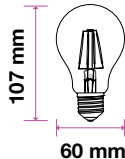

Live . Light . Life
www.vtacexports.com | www.v-tac.eu

V-TAC®

INNOVATIVE LED LIGHTING

E27-Amber Filament

4W VT-214

SKU: 282 - 2200K Warm White 3800157634298