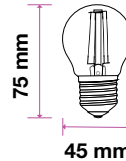

E14
Base

C37
Type

>80
CRI

>0.4
PF

Voltage/Frequency	LED Type	Beam Angle	Body Type	Dimension	Life span	Box Qty.
AC:220-240V,50Hz	Filament	300°	Glass	Ø37x121mm	20,000 Hours	100

E27-Clear Filament

4W VT-244

SKU: 280 - 2700K Warm White 3800157633710