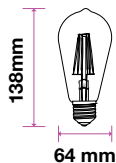

Live . Light . Life
www.vtacexports.com | www.v-tac.eu

V-TAC®

INNOVATIVE LED LIGHTING

120+ LUMENS PER WATT

SUPER EFFICIENT

E27-Amber Filament

6W VT-276

SKU: 290 - 2200K Warm White 3800157634687