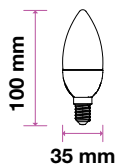

350
Lumens

30w
EQ.Watts

E14
Base

C37
Type

>80
CRI

>0.5
PF

Voltage/Frequency	LED Type	Beam Angle	Body Type	Dimension	Life span	Box Qty.
AC:220-240V,50Hz	Filament	300°	Glass	Ø35x100mm	20,000 Hours	100

E14-Clear Filament

4W VT-274

SKU: 279 - 2700K Warm White 3800157634267