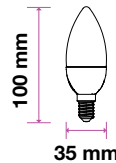

>0.5
PF

Voltage/Frequency	LED Type	Beam Angle	Body Type	Dimension	Life span	Box Qty.
AC:220-240V,50Hz	Filament	300°	Glass	Ø60x107mm	20,000 Hours	50

E14-Clear Filament

4W VT-254

SKU: 272 - 2700K Warm White 3800157634199