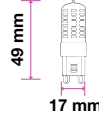

G9-Capsules

3W VT-204

SKU: 246 - 3000K Warm White 3800157632669
SKU: 247 - 4000K Day White 3800157632676
SKU: 248 - 6400K White 3800157632683