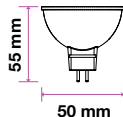

GU5.3-Lens-38°

6.5W VT-267

SKU: 207 - 3000K Warm White
SKU: 208 - 4000K Day White
SKU: 209 - 6400K White

3800157631723
3800157631730
3800157631747