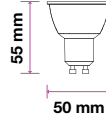

GU10-Lens-110°

5W VT-205

SKU: 201 - 3000K Warm White 3800157631662
SKU: 202 - 4000K Day White 3800157631679
SKU: 203 - 6400K White 3800157631686