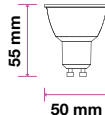

GU10-Lens-110°

6.5W VT-247

SKU: 192 - 3000K Warm White
SKU: 193 - 4000K Day White
SKU: 194 - 6400K White

3800157631570
3800157631587
3800157631594