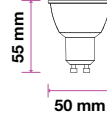

GU10-Lens-38° 6.5W VT-227D

SKU: 195 - 3000K Warm White
SKU: 196 - 4000K Day White
SKU: 197 - 6400K White

3800157631600
3800157631617
3800157631624