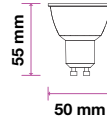

480
Lumens

65w
EQ.Watts

GU10
Base

>80
CRI

>0.5
PF

Voltage/Frequency	LED Type	Beam Angle	Body Type	Dimension	Life span	Box Qty.
AC:220-240V,50Hz	SMD	38°	Plastic	Ø50x 55mm	30,000 Hours	200