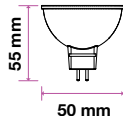

Live . Light . Life
www.vtacexports.com | www.v-tac.eu

GU5.3-Lens-110°

6.5W VT-257

SKU: 204 - 3000K Warm White
SKU: 205 - 4000K Day White
SKU: 206 - 6400K White

3800157631693
3800157631709
3800157631716