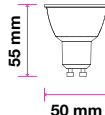

480
Lumens

60w
EQ.Watts

GU10
Base

>80
CRI

>0.5
PF

Voltage/Frequency	LED Type	Beam Angle	Body Type	Dimension	Life span	Box Qty.
AC:220-240V,50Hz	SMD	110°	Plastic	Ø50x 55mm	30,000 Hours	200

GU10-Lens-110°

6.5W VT-247D

SKU: 198 - 3000K Warm White
SKU: 199 - 4000K Day White
SKU: 200 - 6400K White

3800157631631
3800157631648
3800157631655