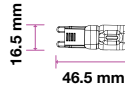

G9-Capsules

2.5W VT-203

SKU: 243 - 3000K Warm White 3800157632638
SKU: 244 - 4000K Day White 3800157632645
SKU: 245 - 6400K White 3800157632652