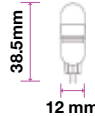

Live . Light . Life
www.vtacexports.com | www.v-tac.eu

G4-Capsules

1.5W VT-201

SKU: 240 - 3000K Warm White 3800157632607
SKU: 241 - 4000K Day White 3800157632614
SKU: 242 - 6400K White 3800157632621