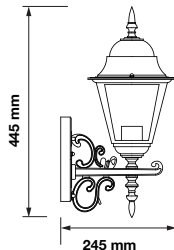

Wall Lamp

VT-761-B

Box Qty.
8 Pcs

3800157617802

Voltage: **AC:220-240V**
Max.Watts: **60W**
IP Rating: **IP44**
Holder: **E27**
Color of Fixture: **Matt Black**
Body Type: **Aluminium+Glass**
Size: **245x445x185mm**