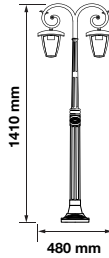

Stand Lamp

VT-738

Box Qty.
1 Pcs

SKU: 7061

3800157612647

Voltage: AC:220-240V,50Hz
Max.Watts: 60Wx2
IP Rating: IP44
Holder: E27
Color of Fixture: Black
Body Type: Aluminium+Glass
Size: 480x1410mm