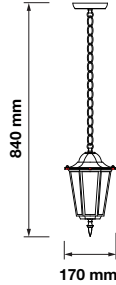

Ceiling Lamp

VT-752-W

Box Qty.
10 Pcs

SKU: 7073

3800157616263

Voltage: AC:220-240V,50Hz
Max.Watts: 40W
IP Rating: IP44
Holder: E27
Color of Fixture: White
Body Type: Aluminium+Glass
Size: 170x840mm