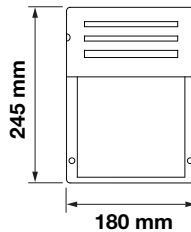

Voltage: AC:220-240V,50Hz
 Max.Watts: 40W
 IP Rating: IP44
 Holder: E27
 Color of Fixture: Matt Black
 Body Type: Aluminium+Glass
 Size: 245x180x93mm

Wall Lamp

VT-754-MW

SKU: 7077

3800157616300

Voltage: AC:220-240V,50Hz
 Max.Watts: 40W
 IP Rating: IP44
 Holder: E27
 Color of Fixture: Matt White
 Body Type: Aluminium+Glass
 Size: 245x180x93mm