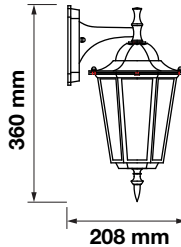

VT-750-B

3800157616218

Voltage: AC:220-240V,50Hz
Max.Watts: 40W
IP Rating: IP44
Holder: E27
Color of Fixture: Matt Black
Body Type: Aluminium+Glass
Size: 208x360x170mm

Wall Lamp

VT-750-W

3800157616225

Voltage: AC:220-240V,50Hz
Max.Watts: 40W
IP Rating: IP44
Holder: E27
Color of Fixture: Matt White
Body Type: Aluminium+Glass
Size: 208x360x170mm