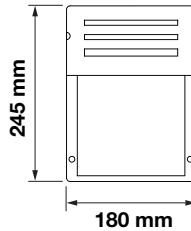

Voltage: AC:220-240V,50Hz
 Max.Watts: 40W
 IP Rating: IP44
 Holder: E27
 Color of Fixture: Matt Black
 Body Type: Aluminium+Glass
 Size: 245x180x93mm

Wall Lamp

VT-754-MW

SKU: 7077

3800157616300

Voltage: AC:220-240V,50Hz
 Max.Watts: 40W
 IP Rating: IP44
 Holder: E27
 Color of Fixture: Matt White
 Body Type: Aluminium+Glass
 Size: 245x180x93mm