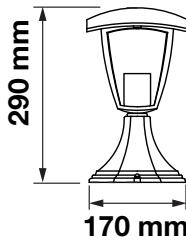

Stand Lamp

VT-734

Box Qty.
10 Pcs

3800157612609

Voltage: **AC:220-240V,50Hz**
Max.Watts: **60W**
IP Rating: **IP65**
Holder: **E27**
Color of Fixture: **Black**
Body Type: **Aluminium+Glass**
Size: **170x290**

IP65
RATING