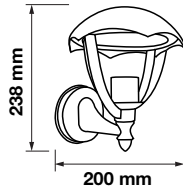

Wall Lamp

VT-730

SKU: 7046

3800157610391

Voltage: AC:220-240V,50Hz
Max.Watts: 40W
IP Rating: IP44
Holder: E27
Color of Fixture: Black
Body Type: Aluminium+Glass
Size: 200x238mm