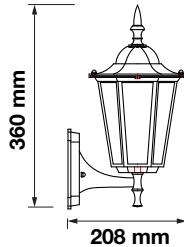

Wall Lamp

VT-749-B

Box Qty.
10 Pcs

SKU: 7066

3800157616195

Voltage: AC:220-240V,50Hz
Max.Watts: 40W
IP Rating: IP44
Holder: E27
Color of Fixture: Matt Black
Body Type: Aluminium+Glass
Size: 208x360x170mm