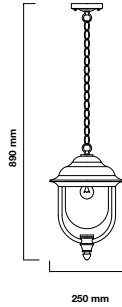

Ceiling Lamp

VT-850

Box Qty.
8 Pcs

3800157630054

Voltage: **AC:200-240V,50Hz**
Max.Watts: **60W**
IP Rating: **IP44**
Holder: **E27**
Color of Fixture: **Matt Black**
Body Type: **Aluminium+PC**
Size: **250x890mm**