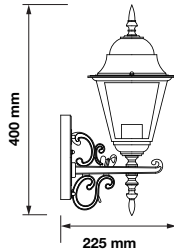

Wall Lamp

VT-760-B

Box Qty.
12 Pcs

3800157617789

Voltage: **AC:220-240V**
Max.Watts: **60W**
IP Rating: **IP44**
Holder: **E27**
Color of Fixture: **Matt Black**
Body Type: **Aluminium+Glass**
Size: **225x400x148mm**