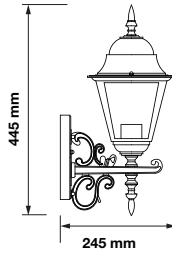

Wall Lamp

VT-761-W

SKU: 7522

3800157617819

Voltage: AC:220-240V
 Max.Watts: 60W
 IP Rating: IP44
 Holder: E27
 Color of Fixture: Matt White
 Body Type: Aluminium+Glass
 Size: 245x445x185mm

Wall Lamp

VT-730

SKU: 7046