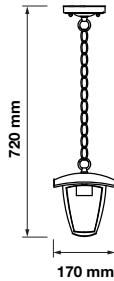

Ceiling Lamp

VT-735

Box Qty.
10 Pcs

SKU: 7058

3800157612616

Voltage: AC:220-240V,50Hz
Max.Watts: 60W
IP Rating: IP44
Holder: E27
Color of Fixture: Black
Body Type: Aluminium+Glass
Size: 170x720mm