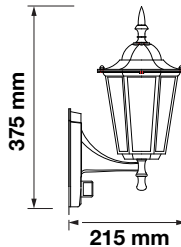

Wall Lamp

VT-751-B

Box Qty.
10 Pcs

SKU: 7070

3800157616232

Voltage: AC:220-240V,50Hz
Max.Watts: 40W
IP Rating: IP44
Holder: E27
Color of Fixture: Matt Black
Body Type: Aluminium+Glass
Size: 215x375x170mm