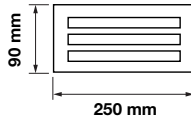

Wall Lamp

VT-7680

Box Qty. **12 Pcs**

3800157617734

SKU: 7514
Voltage: AC:220-240V
Max.Watts: 14W
IP Rating: IP44
Holder: E27
Color of Fixture: Stainless Steel
Body Type: Stainless Steel+PC
Size: 250x90x100mm