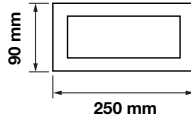

Applications

Suitable for Outdoor Lighting

Wall Lamp

VT-7670

 Box Qty. **12 Pcs**

3800157617727

SKU: 7513
Voltage: AC:220-240V,50Hz
Max.Watts: 14W
IP Rating: IP44
Holder: E27
Color of Fixture: Stainless Steel
Body Type: Stainless Steel+PC
Size: 250x90x100mm