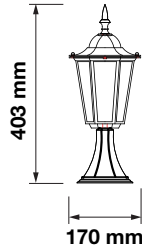

Stand Lamp

VT-753-W

 Box Qty.
10 Pcs

SKU: 7075

3800157616287

Voltage: AC:220-240V,50Hz
 Max.Watts: 40W
 IP Rating: IP44
 Holder: E27
 Color of Fixture: Matt White
 Body Type: Aluminium+Glass
 Size: 170x403mm