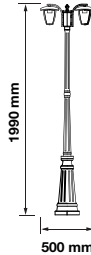

Stand Lamp

VT-739

Box Qty.
1 Pcs

SKU: 7062

3800157612654

Voltage: AC:220-240V,50Hz
Max.Watts: 60Wx2
IP Rating: IP44
Holder: E27
Color of Fixture: Black
Body Type: Aluminium+Glass
Size: 500x1990mm