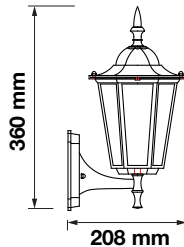

Wall Lamp

VT-749-W

Box Qty.
10 Pcs

SKU: 7067

3800157616201

Voltage: AC:220-240V,50Hz
Max.Watts: 40W
IP Rating: IP44
Holder: E27
Color of Fixture: Matt White
Body Type: Aluminium+Glass
Size: 208x360x170mm