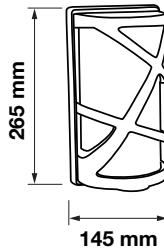

Wall Lamp

VT-745-B

Box Qty. **12 Pcs**

3800157614399

SKU: 7064
Voltage: AC:220-240V,50Hz
Max.Watts: 40W
IP Rating: IP54
Holder: E27
Color of Fixture: Matt Black
Body Type: Aluminium
Size: 145X265mm