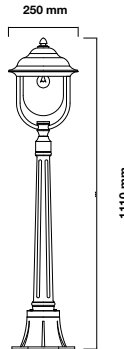

VT-750-B

3800157616218

Voltage: AC:220-240V,50Hz
Max.Watts: 40W
IP Rating: IP44
Holder: E27
Color of Fixture: Matt Black
Body Type: Aluminium+Glass
Size: 208x360x170mm

Wall Lamp

VT-750-W

3800157616225

Voltage: AC:220-240V,50Hz
Max.Watts: 40W
IP Rating: IP44
Holder: E27
Color of Fixture: Matt White
Body Type: Aluminium+Glass
Size: 208x360x170mm

Pole Lamp

VT-851

 Box Qty.
1 Pcs

3800157630061

Voltage: **AC:220-240V,50Hz**
Max.Watts: **60W**
IP Rating: **IP44**
Holder: **E27**
Color of Fixture: **Black**
Body Type: **Aluminium+PC**
Size: **250x1110mm**