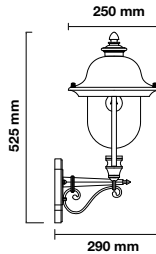

Wall Lamp

VT-853

Box Qty.
6 Pcs

SKU: 7532

3800157630085

Voltage: AC:220-240V,50Hz
Max.Watts: 60W
IP Rating: IP44
Holder: E27
Color of Fixture: Matt Black
Body Type: Aluminium, Glass
Size: 290x250x525mm