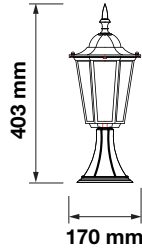

 **IP65**
RATING

Stand Lamp

VT-753-B

 Box Qty.
10 Pcs

SKU: 7074

3800157616270

Voltage: AC:220-240V,50Hz
 Max.Watts: 40W
 IP Rating: IP44
 Holder: E27
 Color of Fixture: Matt Black
 Body Type: Aluminium+Glass
 Size: 170x403mm