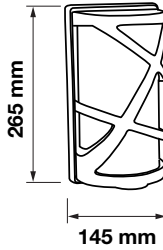

Wall Lamp

VT-745-DG

SKU: 7065

3800157614405

Voltage: AC:220-240V,50Hz
Max.Watts: 40W
IP Rating: IP54
Holder: E27
Color of Fixture: Dark Grey
Body Type: Aluminium
Size: 145X265mm