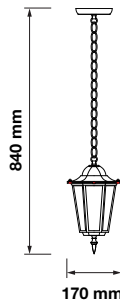

Ceiling Lamp

VT-752-B

3800157616256

Voltage: AC:220-240V,50Hz
Max.Watts: 40W
IP Rating: IP44
Holder: E27
Color of Fixture: Matt Black
Body Type: Aluminium+Glass
Size: 170x840mm