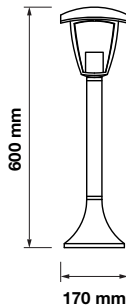

Stand Lamp

VT-736

Box Qty.
10 Pcs

SKU: 7059

3800157612623

Voltage: AC:220-240V,50Hz
Max.Watts: 60W
IP Rating: IP44
Holder: E27
Color of Fixture: Black
Body Type: Aluminium+Glass
Size: 170x600mm