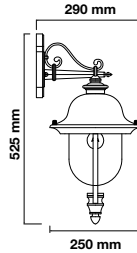

Wall Lamp

VT-852

 Box Qty.
6 Pcs

SKU: 7531

3800157630078

Voltage: AC:220-240V,50Hz
Max.Watts: 60W
IP Rating: IP44
Holder: E27
Color of Fixture: Matt Black
Body Type: Aluminium, Glass
Size: 290x250x525mm

Wall Lamp