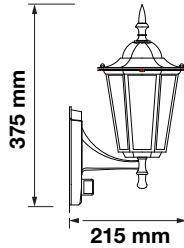

Wall Lamp

VT-751-W

Box Qty.
10 Pcs

SKU: 7071

3800157616249

Voltage: AC:220-240V,50Hz
Max.Watts: 40W
IP Rating: IP44
Holder: E27
Color of Fixture: Matt White
Body Type: Aluminium+Glass
Size: 215x375x170mm