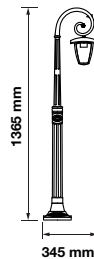

Stand Lamp

VT-737

 Box Qty.
1 Pcs

SKU: 7060

3800157612630

Voltage: AC:220-240V,50Hz
 Max.Watts: 60W
 IP Rating: IP44
 Holder: E27
 Color of Fixture: Black
 Body Type: Aluminium+Glass
 Size: 345x1365mm

Stand Lamp