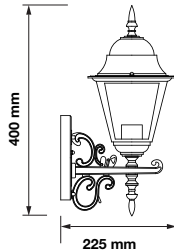

Wall Lamp

VT-760-W

Box Qty.
12 Pcs

3800157617796

Voltage: **AC:220-240V**
Max.Watts: **60W**
IP Rating: **IP44**
Holder: **E27**
Color of Fixture: **Matt White**
Body Type: **Aluminium+Glass**
Size: **225x400x148mm**