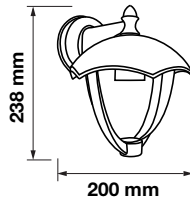

3800157610391

Voltage: AC:220-240V,50Hz
 Max.Watts: 40W
 IP Rating: IP44
 Holder: E27
 Color of Fixture: Black
 Body Type: Aluminium+Glass
 Size: 200x238mm

Wall Lamp

VT-731

SKU: 7047

3800157610407

Voltage: AC:220-240V,50Hz
 Max.Watts: 40W
 IP Rating: IP44
 Holder: E27
 Color of Fixture: Black
 Body Type: Aluminium+Glass
 Size: 200x238mm