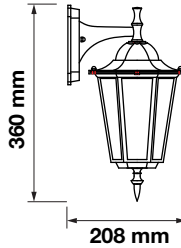

Wall Lamp

VT-750-B

3800157616218

Voltage: AC:220-240V,50Hz
Max.Watts: 40W
IP Rating: IP44
Holder: E27
Color of Fixture: Matt Black
Body Type: Aluminium+Glass
Size: 208x360x170mm