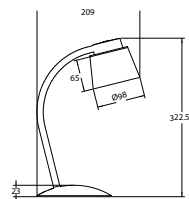

Voltage/Frequency:	AC:100-240V,50/60Hz	Beam Angle:	90°
Luminous Flux:	360lm	Color:	Black
CRI:	>80	Body Type:	ABS+Metal
PF:	>0.45	Dimension:	210x136x32mm