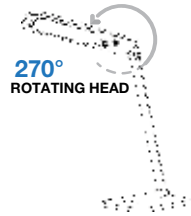

Voltage/Frequency:	AC:100-240V,50/60Hz	Beam Angle:	120°
Luminous Flux:	650lux	Color:	Black+White
CRI:	>80	Body Type:	ABS+Aluminium
PF:	>0.45	Dimension:	240x396x180mm