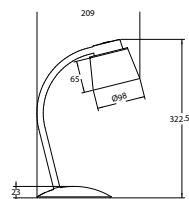

Desk Lamp-White

5W

VT-1015-W

 Box Qty.
6 Pcs

SKU: 7051 - 4000K Day white 3800157610650

Touch Control

Voltage/Frequency:	AC:100-240V,50/60Hz	Beam Angle:	90°
Luminous Flux:	360lm	Color:	White
CRI:	>80	Body Type:	ABS+Metal
PF:	>0.45	Dimension:	210x136x32mm