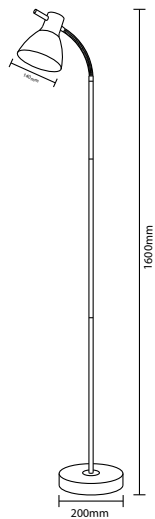

Floor Lamp-E27

VT-7500-B

Box Qty.
4 Pcs

SKU: 7055 3800157610698

Max. Watts: **60W**
Body Type: **ABS+Metal**
Holder: **E27**
Color: **Black**
Dimension: **250x250x1800mm**

Floor Lamp-E27

VT-7500-S

Box Qty.
4 Pcs

SKU: 7056 3800157610704

Max. Watts: **60W**
Body Type: **ABS+Metal**
Holder: **E27**
Color: **Silver**
Dimension: **250x250x1800mm**

Floor Lamp-E27

VT-7600-SB

 Box Qty.
4 Pcs

SKU: 3703 3800157610766

Max. Watts: **60W**
 Body Type: **Metal With Sand Finish**
 Holder: **E27**
 Color: **Sand Black+Satin Nickel**
 Dimension: **140x200x1600mm**

Floor Lamp-E27

VT-7600-SW

 Box Qty.
4 Pcs

SKU: 3704 3800157610773

Max. Watts: **60W**
 Body Type: **Metal With Sand Finish**
 Holder: **E27**
 Color: **Sand White+Satin Nickel**
 Dimension: **140x200x1600mm**