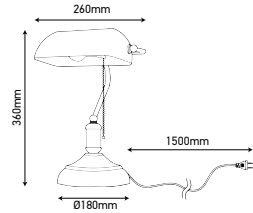

SKU: 3913 3800157626088

5  **YEAR WARRANTY**

Body Type: Glass+Metal
Holder: E27
Color: Blue
Dimension: 260x180x360mm

 Box Qty.
6 Pcs

Table Lamps-Bakelite-E27

VT-7151-GD

SKU: 3914 3800157626095

5  **YEAR WARRANTY**

Body Type: Glass+Metal
Holder: E27
Color: Yellow
Dimension: 260x180x360mm

 Box Qty.
6 Pcs

new!

Table Lamps+Speaker

3W VT-1043D

Box Qty.
40 Pcs

SKU: 8516 - 3000K+RGB 3800157632959

Voltage/Frequency:	AC:100-240V,50/60Hz	CRI:	>70
Luminous Flux:	110lm	PF:	>0.6
Working Time:	2-3 Hours(Min) 15-20 Hours(Max)	Beam Angle:	360°
Battery Type:	Lithium Battery - 1500mAh	Color:	White
Charging Time:	2-3 Hours	Body Type:	ABS
USB Output	5V, 2A	Dimension:	Ø95x122mm