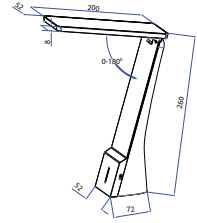

Table Lamps-White+Silver

4W VT-1014-S

Box Qty. 25 Pcs

SKU: 7098 - 3 IN 1 3800157616980

Rechargeable

Voltage/Frequency:	AC:100-240V,50/60Hz	Beam Angle:	120°
Luminous Flux:	120lm	Color:	White+Silver
CRI:	>80	Body Type:	ABS+PC+Aluminium
PF:	>0.45	Dimension:	200x50x263mm