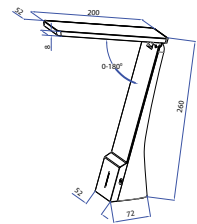

Table Lamps-Black

4W VT-1014-B

Box Qty. 25 Pcs

SKU: 8500 - 3 IN 1 3800157617215

Rechargeable

Voltage/Frequency:	AC:100-240V,50/60Hz	Beam Angle:	120°
Luminous Flux:	120lm	Color:	Black
CRI:	>80	Body Type:	ABS+PC+Aluminium
PF:	>0.45	Dimension:	200x50x263mm