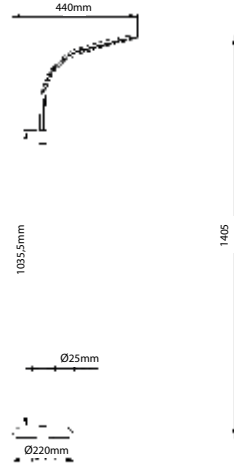

Floor Lamp

7W VT-7700-W

Box Qty.
3 Pcs

SKU: 8507 - 4000K Day White 3800157620406

Built In LED

Voltage/Frequency: AC:100-240V,50/60Hz
Luminous Flux: 420lm
CRI: >80
PF: >0.5
Beam Angle: 120°
Color: White
Body Type: ABS+Metal
Dimension: Ø220x440x1405mm