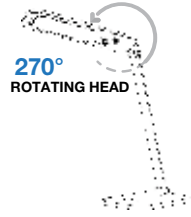

Voltage/Frequency:	AC:100-240V,50/60Hz	Beam Angle:	120°
Luminous Flux:	650lux	Color:	White
CRI:	>80	Body Type:	ABS+Aluminium
PF:	>0.45	Dimension:	240x396x180mm

Table Lamps-3 In 1-Dimmable

7W VT-1009D-B

Box Qty. 9 Pcs