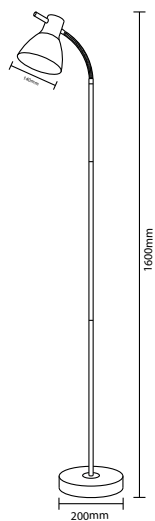

Floor Lamp-E27

VT-7500-B

Box Qty.
4 Pcs

SKU: 7055 3800157610698

Max. Watts: **60W**
Body Type: **ABS+Metal**
Holder: **E27**
Color: **Black**
Dimension: **250x250x1800mm**

Floor Lamp-E27

VT-7500-S

Box Qty.
4 Pcs

SKU: 7056 3800157610704

Max. Watts: **60W**
Body Type: **ABS+Metal**
Holder: **E27**
Color: **Silver**
Dimension: **250x250x1800mm**

Floor Lamp-E27

VT-7600-SB

 Box Qty.
4 Pcs

SKU: 3703 3800157610766

Max. Watts: **60W**
 Body Type: **Metal With Sand Finish**
 Holder: **E27**
 Color: **Sand Black+Satin Nickel**
 Dimension: **140x200x1600mm**

Floor Lamp-E27

VT-7600-SW

 Box Qty.
4 Pcs

SKU: 3704 3800157610773

Max. Watts: **60W**
 Body Type: **Metal With Sand Finish**
 Holder: **E27**
 Color: **Sand White+Satin Nickel**
 Dimension: **140x200x1600mm**