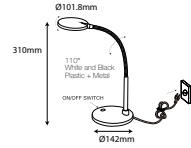

Voltage/Frequency:	AC:220-240V,50/60Hz	Beam Angle:	110°
Luminous Flux:	420lm	Color:	White
CRI:	>80	Body Type:	Plastic+Metal
PF:	>0.5	Dimension:	142x101.8x310mm