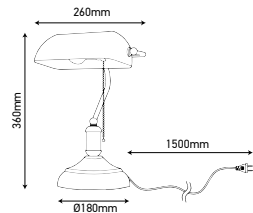

SKU: 3913 3800157626088

5  **YEAR WARRANTY**

Body Type: Glass+Metal
Holder: E27
Color: Blue
Dimension: 260x180x360mm

 Box Qty.
6 Pcs

Table Lamps-Bakelite-E27

VT-7151-GD

SKU: 3914 3800157626095

5  **YEAR WARRANTY**

Body Type: Glass+Metal
Holder: E27
Color: Yellow
Dimension: 260x180x360mm

 Box Qty.
6 Pcs

new!

Table Lamps+Speaker

3W VT-1043D

Box Qty.
40 Pcs

SKU: 8516 - 3000K+RGB 3800157632959

Voltage/Frequency:	AC:100-240V,50/60Hz	CRI:	>70
Luminous Flux:	110lm	PF:	>0.6
Working Time:	2-3 Hours(Min) 15-20 Hours(Max)	Beam Angle:	360°
Battery Type:	Lithium Battery - 1500mAh	Color:	White
Charging Time:	2-3 Hours	Body Type:	ABS
USB Output	5V, 2A	Dimension:	Ø95x122mm