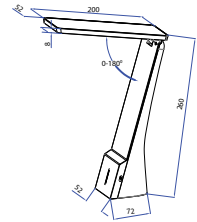

Table Lamps-Black

4W VT-1014-B

Box Qty. 25 Pcs

SKU: 8500 - 3 IN 1 3800157617215

Rechargeable

Voltage/Frequency:	AC:100-240V,50/60Hz	Beam Angle:	120°
Luminous Flux:	120lm	Color:	Black
CRI:	>80	Body Type:	ABS+PC+Aluminium
PF:	>0.45	Dimension:	200x50x263mm