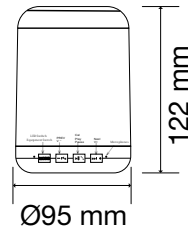

Body Type: Glass+Metal
Holder: E27
Color: Yellow
Dimension: 260x180x360mm

 Box Qty.
6 Pcs

new!

Table Lamps+Speaker

3W VT-1043D

Box Qty.
40 Pcs

SKU: 8516 - 3000K+RGB 3800157632959

Voltage/Frequency:	AC:100-240V,50/60Hz	CRI:	>70
Luminous Flux:	110lm	PF:	>0.6
Working Time:	2-3 Hours(Min) 15-20 Hours(Max)	Beam Angle:	360°
Battery Type:	Lithium Battery - 1500mAh	Color:	White
Charging Time:	2-3 Hours	Body Type:	ABS
USB Output	5V, 2A	Dimension:	Ø95x122mm