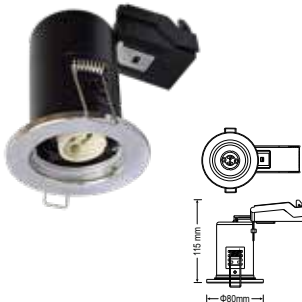

Fire Rated Fitting-GU10

VT-701-CH

Box Qty.
50 Pcs

SKU: 3682 EAN: 3800157626873

Base	GU10
Material:	Steel
Shape:	Round
Color of Fixture:	Chrome
Dimension:	Ø80mmx115mm
Cutting Size:	65mm
IP Rating:	IP20