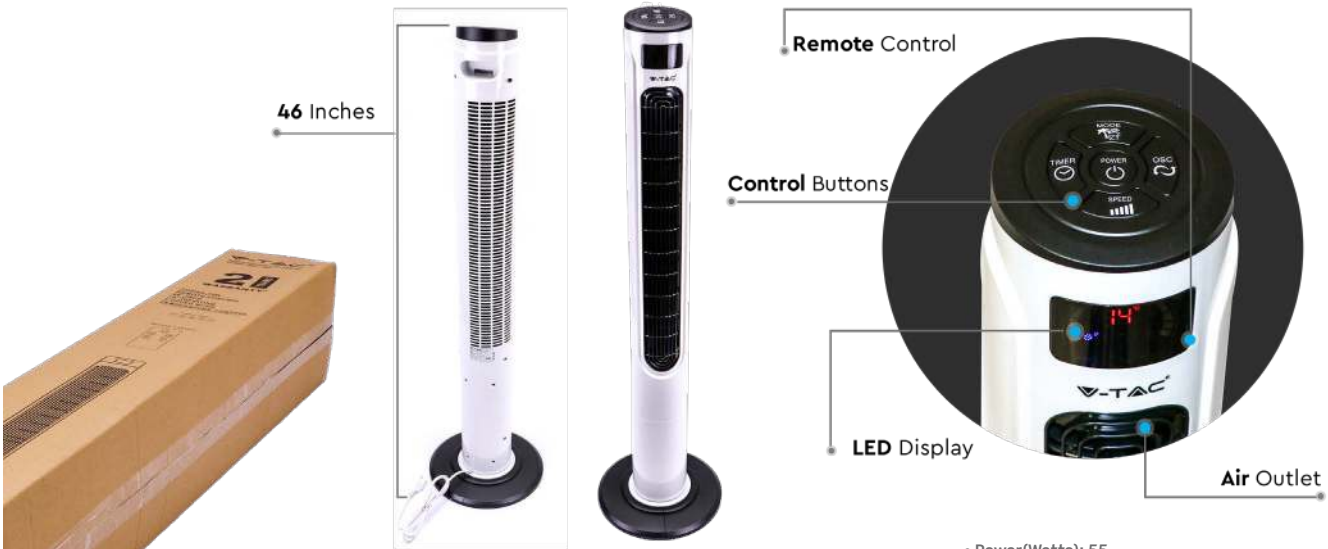

Tower Fan

**VT-4538**

SKU: 7926 EAN: 3800157654517

**Oscillation**  
Low | Medium | High

**3 Fan Speed**  
Low | Medium | High

- Power(Watts): 45
- Voltage/Freq: AC:220-240V,50/60Hz
- Size(inches): 31
- Material: ABS
- Unit Color: White
- Speed: 3(Low-Med-High)
- Function: Oscillation Function
- Timer: 1hr(Max)
- Plug Type: EU
- IP Rating: IP20
- Box Qty: 1pc

Tower Fan

**VT-5536**

SKU: 7900 EAN: 3800157644709

**3 Wind Mode**  
Normal | Natural | Sleep

**3 Fan Speed**  
Low | Medium | High

- Power(Watts): 55
- Voltage/Freq: AC:220-240V,50Hz
- Size(inches): 36
- Material: ABS
- Unit Color: White
- Speed: 3(Low-Med-High)
- Wind Mode: 3 (Normal-Natural-Sleep)
- Timer: 1-15hrs(Max)
- Power Cord Length: 1.8m
- Plug Type: EU
- IP Rating: IP20
- Box Qty: 1pc

Tower Fan

**VT-5546**

SKU: 7901 EAN: 3800157644716

**3 Wind Mode**  
Normal | Natural | Sleep

**3 Fan Speed**  
Low | Medium | High

- Power(Watts): 55
- Voltage/Freq: AC:220-240V,50Hz
- Size(inches): 46
- Material: ABS
- Unit Color: Black Finish
- Speed: 3(Low-Med-High)
- Wind Mode: 3 (Normal-Natural-Sleep)
- Timer: 1-15hrs(Max)
- Power Cord Length: 1.75m
- Plug Type: EU
- IP Rating: IP20
- Box Qty: 1pc

Tower Fan

**VT-5547**

SKU: 7902 EAN: 3800157644723

**3 Wind Mode**  
Normal | Natural | Sleep

**3 Fan Speed**  
Low | Medium | High

- Power(Watts): 55
- Voltage/Freq: AC:220-240V,50Hz
- Size(inches): 46
- Material: ABS
- Unit Color: White & Black Finish
- Speed: 3(Low-Med-High)
- Wind Mode: 3 (Normal-Natural-Sleep)
- Timer: 1-15hrs(Max)
- Power Cord Length: 1.8m
- Plug Type: EU
- IP Rating: IP20
- Box Qty: 1pc