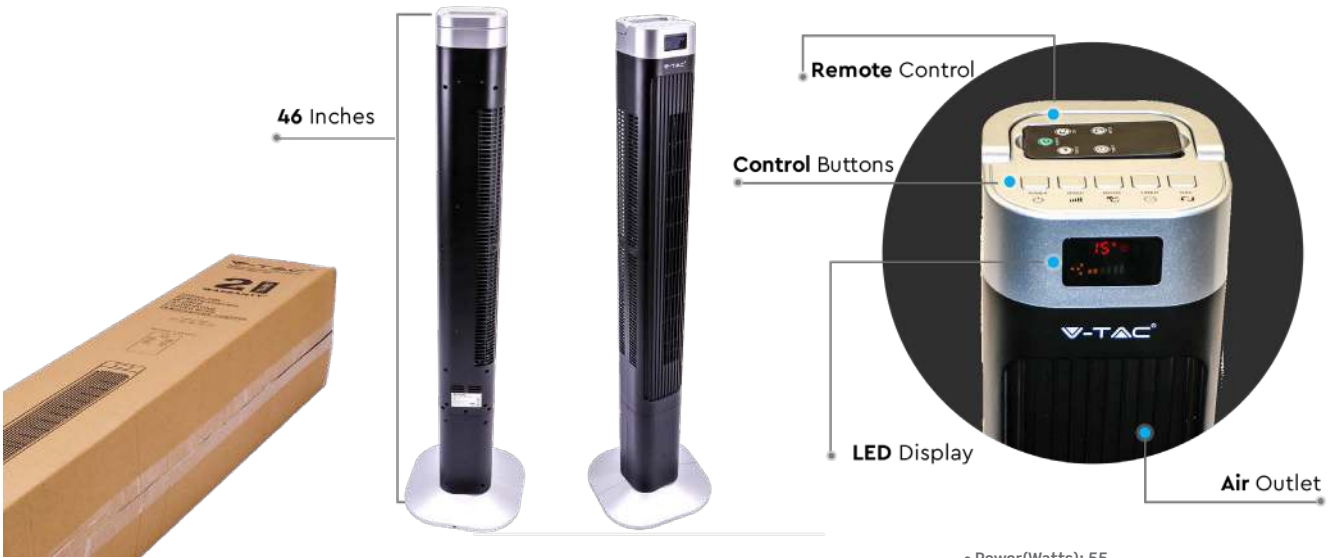

Tower Fan

**VT-4538**

SKU: 7926 EAN: 3800157654517

**Oscillation**  
Low | Medium | High

**3 Fan Speed**  
Low | Medium | High

- Power(Watts): 45
- Voltage/Freq: AC:220-240V,50/60Hz
- Size(inches): 31
- Material: ABS
- Unit Color: White
- Speed: 3(Low-Med-High)
- Function: Oscillation Function
- Timer: 1hr(Max)
- Plug Type: EU
- IP Rating: IP20
- Box Qty: 1pc

Tower Fan

**VT-5536**

SKU: 7900 EAN: 3800157644709

**3 Wind Mode**  
Normal | Natural | Sleep

**3 Fan Speed**  
Low | Medium | High

- Power(Watts): 55
- Voltage/Freq: AC:220-240V,50Hz
- Size(inches): 36
- Material: ABS
- Unit Color: White
- Speed: 3(Low-Med-High)
- Wind Mode: 3 (Normal-Natural-Sleep)
- Timer: 1-15hrs(Max)
- Power Cord Length: 1.8m
- Plug Type: EU
- IP Rating: IP20
- Box Qty: 1pc

Tower Fan

**VT-5546**

SKU: 7901 EAN: 3800157644716

**3 Wind Mode**  
Normal | Natural | Sleep

**3 Fan Speed**  
Low | Medium | High

- Power(Watts): 55
- Voltage/Freq: AC:220-240V,50Hz
- Size(inches): 46
- Material: ABS
- Unit Color: Black Finish
- Speed: 3(Low-Med-High)
- Wind Mode: 3 (Normal-Natural-Sleep)
- Timer: 1-15hrs(Max)
- Power Cord Length: 1.75m
- Plug Type: EU
- IP Rating: IP20
- Box Qty: 1pc

Tower Fan

**VT-5547**

SKU: 7902 EAN: 3800157644723

**3 Wind Mode**  
Normal | Natural | Sleep

**3 Fan Speed**  
Low | Medium | High

- Power(Watts): 55
- Voltage/Freq: AC:220-240V,50Hz
- Size(inches): 46
- Material: ABS
- Unit Color: White & Black Finish
- Speed: 3(Low-Med-High)
- Wind Mode: 3 (Normal-Natural-Sleep)
- Timer: 1-15hrs(Max)
- Power Cord Length: 1.8m
- Plug Type: EU
- IP Rating: IP20
- Box Qty: 1pc