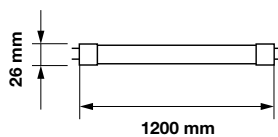

T8 Vegetable Tube-120cm

18w VT-1228-V

SKU: 6324 3800157619332

EQ. Watts:	36w
Voltage/Frequency:	AC:180-240V,50Hz
Luminous Flux:	1530lm
LED Type:	SMD
CRI:	>95
PF:	>0.9
Beam Angle:	160°
Body Type:	Glass with PET
Holder:	G13
Instant start :	0-100% in < 1s
On/Off:	>15,000
Life span:	20,000 Hours
Gross weight:	320g
Dimension:	26x1200mm
Box Qty:	25 Pcs