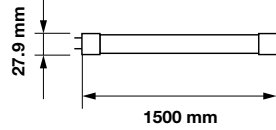

T8-Nano Plastic-150cm

22w VT-1577

SKU: 6265 - 3000K Warm White 3800157612159
SKU: 6309 - 4000K Day White 3800157617437
SKU: 6310 - 6400K White 3800157617444

EQ. Watts:	58w
Voltage/Frequency:	AC:220-240V,50Hz
Luminous Flux:	2000lm
LED Type:	SMD
CRI:	>80

PF:	>0.5
Beam Angle:	160°
Body Type:	Nano Plastic
Holder:	G13
Instant start :	0-100% in < 1s

On/Off:	>15,000
Life span:	30,000 Hours
Gross weight:	283.4g
Dimension:	27.9x1500mm
Box Qty:	25 Pcs