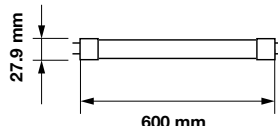

T8-Nano Plastic-60cm

10w VT-6072-NR

SKU: 6392 - 3000K Warm White 3800157625296
SKU: 6393 - 4000K Day White 3800157625302
SKU: 6394 - 6400K White 3800157625319

3
YEAR
WARRANTY

Dummy Starter
Included