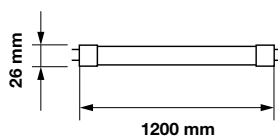

T8 Bread Tube-120cm

18w VT-1228-B

SKU: 6322 3800157619318

EQ. Watts:	36w
Voltage/Frequency:	AC:180-240V,50Hz
Luminous Flux:	1530lm
LED Type:	SMD
CRI:	>95
PF:	>0.9
Beam Angle:	160°
Body Type:	Glass with PET
Holder:	G13
Instant start :	0-100% in < 1s
On/Off:	>15,000
Life span:	20,000 Hours
Gross weight:	320g
Dimension:	26x1200mm
Box Qty:	25 Pcs