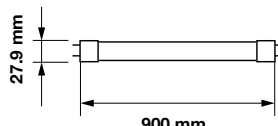

T8-Nano Plastic-90cm

14w VT-9077

SKU: 6272 - 4000K Day White 3800157615419
SKU: 6262 - 6400K White 3800157612128

3
YEAR
WARRANTY

Dummy Starter
Included