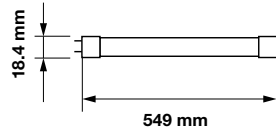

T5-Glass Plastic-60cm

8w VT-6005

SKU: 6318 - 4000K Day White 3800157619271
SKU: 6319 - 6500K White 3800157619288

EQ. Watts:	14w
Voltage/Frequency:	AC:220-240V,50Hz
Luminous Flux:	800lm
LED Type:	SMD
CRI:	>80

PF:	>0.5
Beam Angle:	160°
Body Type:	Glass with PET
Holder:	G5
Instant start :	0-100% in < 1s

On/Off:	>15,000
Life span:	20,000 Hours
Gross weight:	120g
Dimension:	18.4x549mm
Box Qty:	25 Pcs