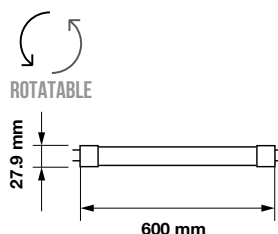

T8-Nano Plastic-Rotatable-60cm

10w VT-6072-R

SKU: 6229 - 3000K Warm White 3800157605212

3
YEAR
WARRANTY

Dummy Starter
Included