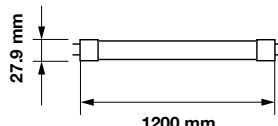

T8-Nano Plastic-120cm

18w VT-1277

SKU: 6263 - 3000K Warm White 3800157612135
SKU: 6273 - 4000K Day White 3800157615426
SKU: 6264 - 6400K White 3800157612142

3
YEAR
WARRANTY

Dummy Starter
Included