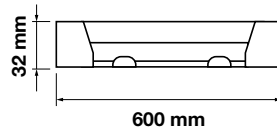

Wall Fitting-60cm

10w VT-8111

SKU: 5071 - 3000K Warm White 3800157606745
SKU: 5072 - 4500K Day White 3800157606752
SKU: 5073 - 6000K White 3800157606769

Sensor Compatible:	Yes
Voltage/Frequency:	AC:85-265V,50/60Hz
Luminous Flux:	900lm
LED Type:	SMD
CRI:	>80
PF:	>0.6
Beam Angle:	120°
Body Type:	Aluminium+PC
On/Off:	>10,000
Life span:	20,000 Hours
Gross weight:	240g
Dimension:	600x32x25mm
Box Qty:	25 Pcs