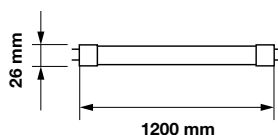

T8 Seafood Tube-120cm

18w VT-1228-S

SKU: 6325 3800157619349

EQ. Watts:	36w
Voltage/Frequency:	AC:180-240V,50/60Hz
Luminous Flux:	1530lm
LED Type:	SMD
CRI:	>95
PF:	>0.9
Beam Angle:	160°
Body Type:	Glass with PET
Holder:	G13
Instant start :	0-100% in < 1s
On/Off:	>15,000
Life span:	20,000 Hours
Gross weight:	320g
Dimension:	26x1200mm
Box Qty:	25 Pcs