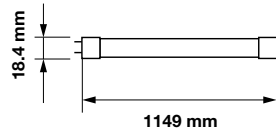

PF:	>0.5
Beam Angle:	160°
Body Type:	Nano Plastic
Holder:	G13
Instant start :	0-100% in < 1s

On/Off:	>15,000
Life span:	30,000 Hours
Gross weight:	283.4g
Dimension:	27.9x1500mm
Box Qty:	25 Pcs

T5-Glass Plastic-60cm

EQ. Watts:	28w
Voltage/Frequency:	AC:220-240V,50Hz
Luminous Flux:	1600lm
LED Type:	SMD
CRI:	>80

PF:	>0.5
Beam Angle:	160°
Body Type:	Glass with PET
Holder:	G5
Instant start :	0-100% in < 1s

On/Off:	>15,000
Life span:	20,000 Hours
Gross weight:	208g
Dimension:	18.4x1149mm
Box Qty:	25 Pcs