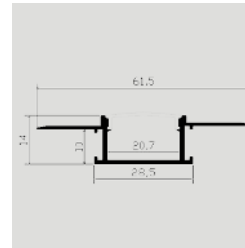

Mounting Kit-Milky-Set

Model No:	VT-8101
SKU:	3359
Dimension:	2000mm
Color of Fixture:	Milky
EAN:	3800157636995
Box Qty.	30 Pcs