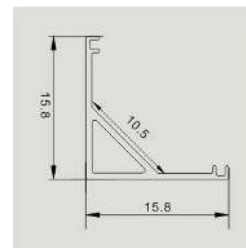

Mounting Kit-Milky

Model No:	VT-8109
SKU:	3353
Dimension:	2000x15.8x15.8mm
Color of Fixture:	Milky
EAN:	3800157636810

Mounting Kit-White Housing

Model No:	VT-8109-W
SKU:	3369
Dimension:	2000x15.8x15.8mm
Color of Fixture:	White
EAN:	3800157640190

Box Qty. 160 Pcs