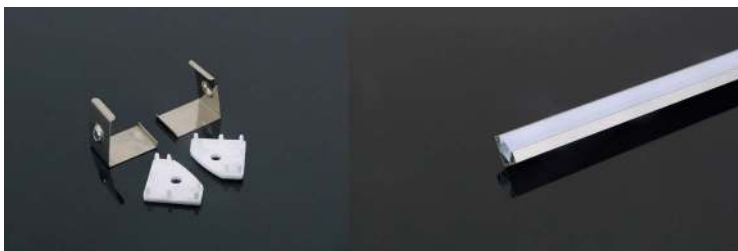

Box Qty. 120 Pcs

Mounting Kit-Milky

Model No:	VT-8114
SKU:	3356
Dimension:	2000x19x19mm
Color of Fixture:	Milky
EAN:	3800157636841

Mounting Kit-White Housing

Model No:	VT-8114-W
SKU:	3364
Dimension:	2000x19x19mm
Color of Fixture:	White
EAN:	3800157640145