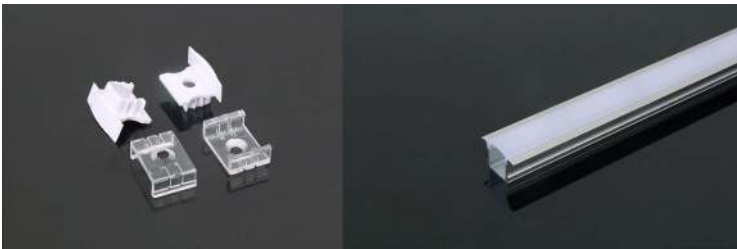

Mounting Kit-Milky

Model No:	VT-8107
SKU:	3351
Dimension:	2000x23x15.5mm
Color of Fixture:	Milky
EAN:	3800157636797
Box Qty.	120 Pcs