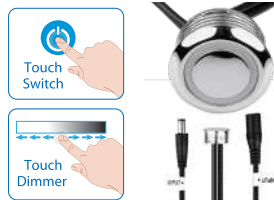

Strip-Controller-Dimmer

Model:	VT-2411
SKU:	3341
Input voltage:	DC:12V
EAN:	3800157636148
Box Qty.	500Pcs