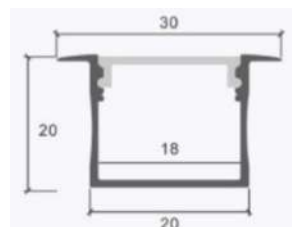

Mounting Kit-Milky

Model No: VT-8119

SKU: 3372

Dimension: 2000x30x20mm

Color of Fixture: Milky

EAN: 3800157648448

Box Qty. 60 Pcs