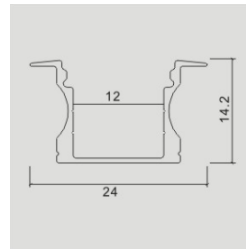

Mounting Kit-Milky

Model No:	VT-8107
SKU:	3351
Dimension:	2000x23x15.5mm
Color of Fixture:	Milky
EAN:	3800157636797
Box Qty.	120 Pcs