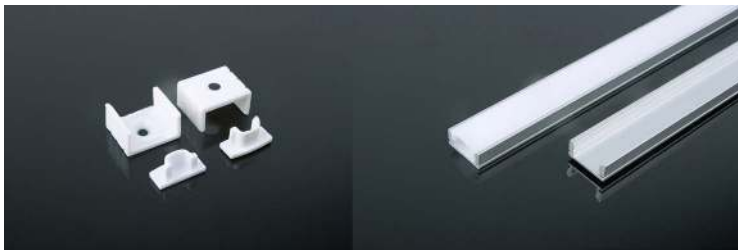

Box Qty. 160 Pcs

Box Qty. 120 Pcs

Mounting Kit-Milky

Model No:	VT-8110
SKU:	3354
Dimension:	2000x17.2x15.5mm
Color of Fixture:	Milky
EAN:	3800157636827

Mounting Kit-White Housing

Model No:	VT-8110-W
SKU:	3366
Dimension:	2000x17.2x15.5mm
Color of Fixture:	White
EAN:	3800157640169