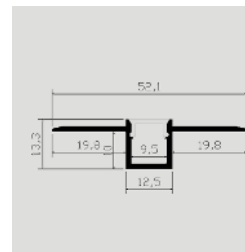

Mounting Kit-Milky-Set

Model No:	VT-8102
SKU:	3360
Dimension:	2000mm
Color of Fixture:	Milky
EAN:	3800157637008
Box Qty.	50 pcs