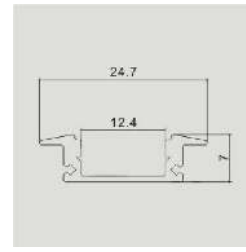

Mounting Kit-Milky

Model No:	VT-8106
SKU:	3350
Dimension:	2000x24.7x7mm
Color of Fixture:	Milky
EAN:	3800157636780

Mounting Kit-White Housing

Model No:	VT-8106-W
SKU:	3368
Dimension:	2000x24.7x7mm
Color of Fixture:	White
EAN:	3800157640183

Box Qty. 180 Pcs