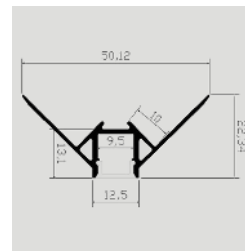

Mounting Kit-Milky-Set

Model No:	VT-8103
SKU:	3361
Dimension:	2000mm
Color of Fixture:	Milky
EAN:	3800157637015
Box Qty.	40 Pcs