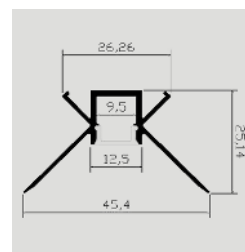

Mounting Kit-Milky-Set

Model No:	VT-8104
SKU:	3362
Dimension:	2000mm
Color of Fixture:	Milky
EAN:	3800157637022
Box Qty.	30 Pcs