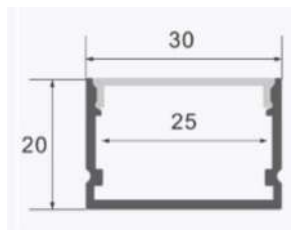

Lighting Flexibility

Elegant Lighting

Easy to Install

with 30 mm wide,
Perfect for double
row LED Strip

Mounting Kit-Milky

Model No: VT-8118

SKU: 3371

Dimension: 2000x30x20mm