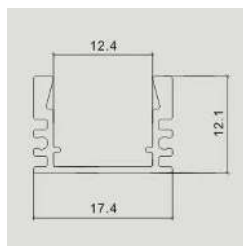

Mounting Kit-Milky

Model No:	VT-8116
SKU:	3358
Dimension:	2000x17.4x12.1mm
Color of Fixture:	Milky
EAN:	3800157636865

Box Qty. 120 Pcs