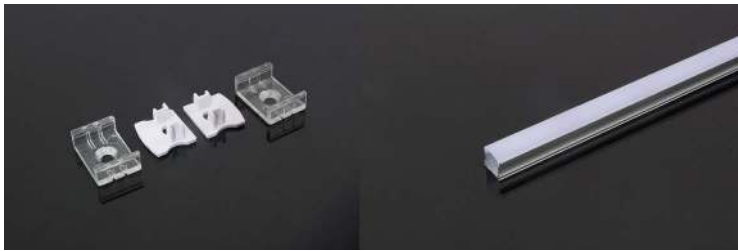

Box Qty. 120 Pcs

Mounting Kit-Milky

Model No:	VT-8110
SKU:	3354
Dimension:	2000x17.2x15.5mm
Color of Fixture:	Milky
EAN:	3800157636827

Mounting Kit-White Housing

Model No:	VT-8110-W
SKU:	3366
Dimension:	2000x17.2x15.5mm
Color of Fixture:	White
EAN:	3800157640169