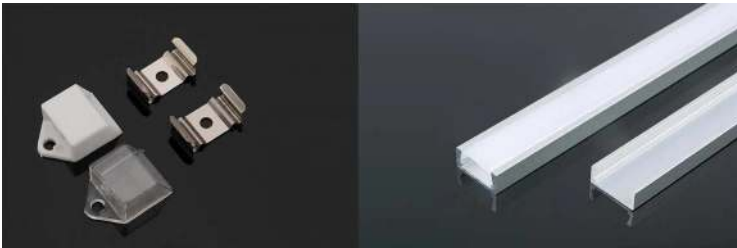

Mounting Kit-Milky

Model No:	VT-9327
SKU:	3370
Dimension:	x2000x16mmx7mm
Color of Fixture:	Milky
EAN:	3800157645553
Box Qty.	200 Pcs