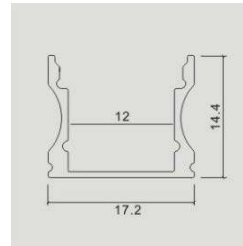

Box Qty. 120 Pcs

Mounting Kit-Milky

Model No:	VT-8110
SKU:	3354
Dimension:	2000x17.2x15.5mm
Color of Fixture:	Milky
EAN:	3800157636827

Mounting Kit-White Housing

Model No:	VT-8110-W
SKU:	3366
Dimension:	2000x17.2x15.5mm
Color of Fixture:	White
EAN:	3800157640169