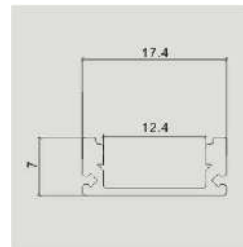

Box Qty. 160 Pcs

Box Qty. 120 Pcs

Mounting Kit-Milky

Model No:	VT-8110
SKU:	3354
Dimension:	2000x17.2x15.5mm
Color of Fixture:	Milky
EAN:	3800157636827

Mounting Kit-White Housing

Model No:	VT-8110-W
SKU:	3366
Dimension:	2000x17.2x15.5mm
Color of Fixture:	White
EAN:	3800157640169