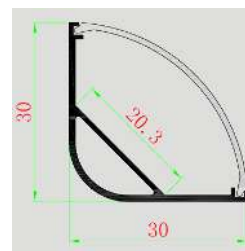

Mounting Kit-Milky-Set

Model No:	VT-8105
SKU:	3363
Dimension:	2000mm
Color of Fixture:	Milky
EAN:	3800157637039
Box Qty.	30 Pcs