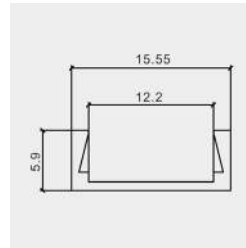

Mounting Kit-Milky

Model No:	VT-9327
SKU:	3370
Dimension:	x2000x16mmx7mm
Color of Fixture:	Milky
EAN:	3800157645553
Box Qty.	200 Pcs