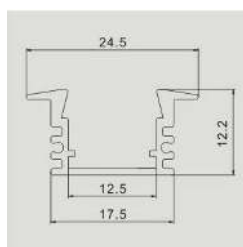

Mounting Kit-Milky

Model No:	VT-8115
SKU:	3357
Dimension:	2000x24.5x12.2mm
Color of Fixture:	Milky
EAN:	3800157636858

Box Qty. 120 Pcs