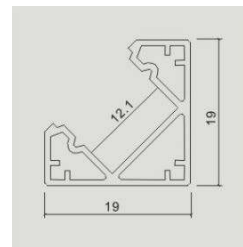

Box Qty. 120 Pcs

Mounting Kit-Milky

Model No:	VT-8114
SKU:	3356
Dimension:	2000x19x19mm
Color of Fixture:	Milky
EAN:	3800157636841

Mounting Kit-White Housing

Model No:	VT-8114-W
SKU:	3364
Dimension:	2000x19x19mm
Color of Fixture:	White
EAN:	3800157640145