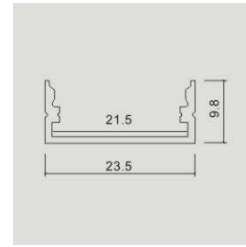

Mounting Kit-White Housing

Model No:	VT-8106-W
SKU:	3368
Dimension:	2000x24.7x7mm
Color of Fixture:	White
EAN:	3800157640183

Box Qty. 180 Pcs

Mounting Kit-Milky

Model No:	VT-8107
SKU:	3351
Dimension:	2000x23x15.5mm
Color of Fixture:	Milky
EAN:	3800157636797
Box Qty.	120 Pcs