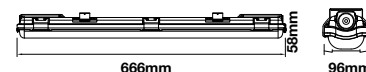

PF: **>0.5**
Beam Angle: **120°**
Body Type: **Plastic+ABS**
On/Off: **>15,000**

Life span: **20,000 Hours**
Gross weight: **0.70 kg**
Dimension: **666x68x58mm**
Box Qty: **16pcs**

Waterproof Fitting-Tubes

Life span: **20,000 Hours**
Gross weight: **1 kg**
Dimension: **666x96x58mm**
Box Qty: **12pcs**

IP65
RATING

1 LED TUBE INCLUDED

Waterproof Fitting-Tubes

18w VT-12028

SKU: 6459 - 4000K Day White 3800157639729
SKU: 6460 - 6400K White 3800157639712

Voltage/Frequency: **AC:200-240V,50/60Hz**
Luminous Flux: **1700lm**
LED Type: **SMD**
CRI: **>80**

PF: **>0.5**
Beam Angle: **120°**
Body Type: **Plastic+ABS**
On/Off: **>15,000**

Life span: **20,000 Hours**
Gross weight: **1 kg**
Dimension: **1276x68x58mm**
Box Qty: **16pcs**