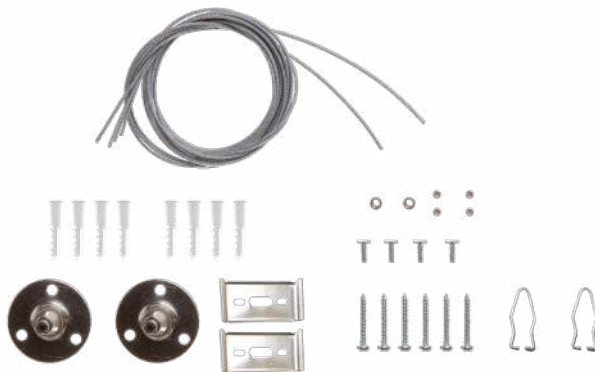

Life span:	20,000 Hours
Gross weight:	1.42 kg
Dimension:	1200x76x66mm
Box Qty:	12 Pcs

Waterproof Fitting
48w VT-1548

SKU: 6184 - 4500K Day White 3800157602389
SKU: 6185 - 6000K White 3800157602396

Voltage/Frequency:	AC:200-240V,50/60Hz
Luminous Flux:	3840lm
LED Type:	SMD
CRI:	>70

PF:	>0.7
Beam Angle:	120°
Body Type:	Plastic+ABS
On/Off:	>10,000

Life span:	20,000 Hours
Gross weight:	1.86 kg
Dimension:	1480x76x66mm
Box Qty:	12 Pcs

Waterproof Suspension Kit

SKU: 8119
EAN: 3800157624763
Box Qty: 50 Pcs