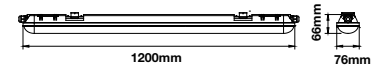

Waterproof Fitting
36w VT-1248

SKU: 6200 - 4500K Day White 3800157603270
SKU: 6201 - 6000K White 3800157603287

Voltage/Frequency:	AC:200-240V,50Hz
Luminous Flux:	2880lm
LED Type:	SMD
CRI:	>70

PF:	>0.9
Beam Angle:	120°
Body Type:	Plastic+ABS
On/Off:	>10,000

Life span:	20,000 Hours
Gross weight:	1.42 kg
Dimension:	1200x76x66mm
Box Qty:	12 Pcs