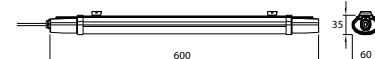

Voltage/Frequency: AC:200-240V,50/60Hz

Luminous Flux: 1530lm

LED Type: SMD2835

CRI: >80

PF: >0.9

Beam Angle: 120°

Body Type: PC

On/Off: >15,000

Life span: 20,000 Hours

Gross weight: 0.25 kg

Dimension: 600x60x35mm

Box Qty: 20 Pcs