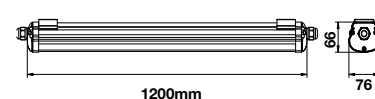

Body Type: Plastic+ABS

On/Off: >10,000

Life span: 20,000 Hours

Gross weight: 1.9 kg

Dimension: 1200x76x66mm

Box Qty: 12 Pcs

Waterproof Fitting
18w VT-6048

SKU: 6198 - 4500K Day White 3800157603256
SKU: 6199 - 6000K White 3800157603263