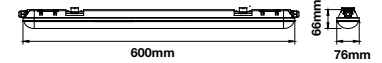

Waterproof Fitting
18w VT-6048

SKU: 6198 - 4500K Day White 3800157603256
SKU: 6199 - 6000K White 3800157603263

Voltage/Frequency:	AC:200-240V,50Hz
Luminous Flux:	1440lm
LED Type:	SMD
CRI:	>70

PF:	>0.9
Beam Angle:	120°
Body Type:	Plastic+ABS
On/Off:	>10,000

Life span:	20,000 Hours
Gross weight:	0.80 kg
Dimension:	600x76x66mm
Box Qty:	12 Pcs