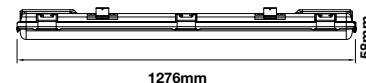

Life span: **20,000 Hours**
Gross weight: **1 kg**
Dimension: **666x96x58mm**
Box Qty: **12pcs**

IP65
RATING

1 LED TUBE INCLUDED

Waterproof Fitting-Tubes

18w VT-12028

SKU: 6459 - 4000K Day White 3800157639729
SKU: 6460 - 6400K White 3800157639712

Voltage/Frequency: **AC:200-240V,50/60Hz**
Luminous Flux: **1700lm**
LED Type: **SMD**
CRI: **>80**

PF: **>0.5**
Beam Angle: **120°**
Body Type: **Plastic+ABS**
On/Off: **>15,000**

Life span: **20,000 Hours**
Gross weight: **1 kg**
Dimension: **1276x68x58mm**
Box Qty: **16pcs**