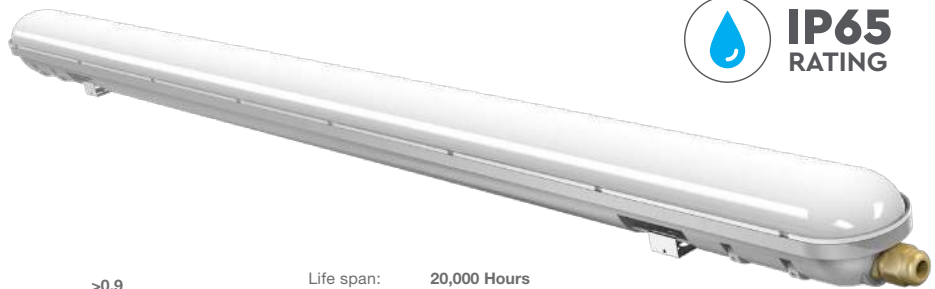

Waterproof Fitting
36w VT-1248

SKU: 6200 - 4500K Day White 3800157603270
SKU: 6201 - 6000K White 3800157603287

Voltage/Frequency:	AC:200-240V,50Hz
Luminous Flux:	2880lm
LED Type:	SMD
CRI:	>70

PF:	>0.9
Beam Angle:	120°
Body Type:	Plastic+ABS
On/Off:	>10,000

Life span:	20,000 Hours
Gross weight:	1.42 kg
Dimension:	1200x76x66mm
Box Qty:	12 Pcs