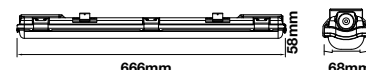

PF: **>0.5**
Beam Angle: **120°**
Body Type: **Plastic+ABS**
On/Off: **>15,000**

Life span: **20,000 Hours**
Gross weight: **0.70 kg**
Dimension: **666x68x58mm**
Box Qty: **16pcs**

Waterproof Fitting-Tubes

Voltage/Frequency: **AC:200-240V,50/60Hz**
Luminous Flux: **1700lm**
LED Type: **SMD**
CRI: **>80**

PF: **>0.5**
Beam Angle: **120°**
Body Type: **Plastic+ABS**
On/Off: **>15,000**

Life span: **20,000 Hours**
Gross weight: **1 kg**
Dimension: **1276x68x58mm**
Box Qty: **16pcs**