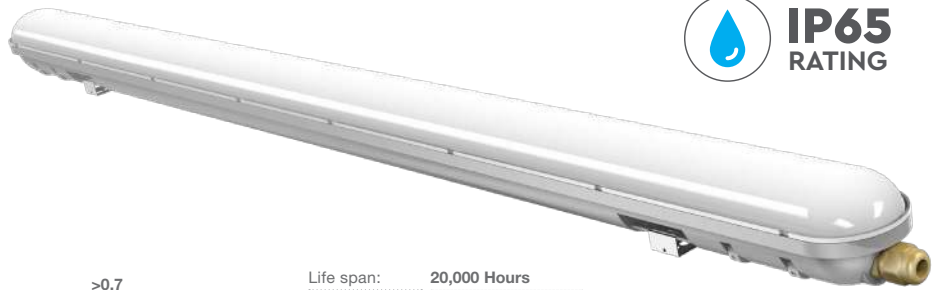

Waterproof Fitting
48w VT-1548

SKU: 6184 - 4500K Day White 3800157602389
SKU: 6185 - 6000K White 3800157602396

Voltage/Frequency:	AC:200-240V,50/60Hz
Luminous Flux:	3840lm
LED Type:	SMD
CRI:	>70

PF:	>0.7
Beam Angle:	120°
Body Type:	Plastic+ABS
On/Off:	>10,000

Life span:	20,000 Hours
Gross weight:	1.86 kg
Dimension:	1480x76x66mm
Box Qty:	12 Pcs