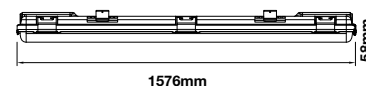

Voltage/Frequency: **AC:200-240V,50/60Hz**
Luminous Flux: **1700lm**
LED Type: **SMD**
CRI: **>80**

PF: **>0.5**
Beam Angle: **120°**
Body Type: **Plastic+ABS**
On/Off: **>15,000**

Life span: **20,000 Hours**
Gross weight: **1 kg**
Dimension: **1276x68x58mm**
Box Qty: **16pcs**

PF: **>0.5**
Beam Angle: **120°**
Body Type: **Plastic+ABS**
On/Off: **>15,000**

Life span: **20,000 Hours**
Gross weight: **1.2 kg**
Dimension: **1576x68x58mm**
Box Qty: **16pcs**

Waterproof Fitting-Tubes