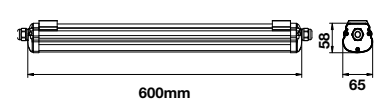

Voltage/Frequency: **AC:200-240V,50/60Hz**
Luminous Flux: **1700lm**
LED Type: **SMD**
CRI: **>80**

PF: **>0.5**
Beam Angle: **120°**
Body Type: **Plastic+ABS**
On/Off: **>15,000**

Life span: **20,000 Hours**
Gross weight: **1 kg**
Dimension: **1276x68x58mm**
Box Qty: **16pcs**

PF:	>0.9
Beam Angle:	120°
Body Type:	Plastic+ABS
On/Off:	>10,000

Life span:	30,000 Hours
Gross weight:	1.33 kg
Dimension:	1290x116x66mm
Box Qty:	10 Pcs

1290mm

Waterproof Fitting-Tubes

44w VT-15022

IP65
RATING

Life span:	30,000 Hours
Gross weight:	1.65 kg
Dimension:	1590x116x66mm
Box Qty:	10 Pcs

1590mm

Waterproof Fitting-G Series

18w VT-6076

IP65
RATING

SKU: 6283 - 4000K Day White 3800157616478
SKU: 6282 - 6400K White 3800157616461

Voltage/Frequency:	AC:200-240V,50/60Hz
Luminous Flux:	1440lm
LED Type:	SMD
CRI:	>70

PF:	>0.5
Beam Angle:	120°
Body Type:	PC
On/Off:	>10,000

Life span:	20,000 Hours
Gross weight:	0.60 kg
Dimension:	600x65x58mm
Box Qty:	12 Pcs