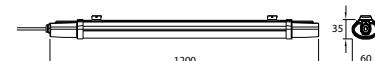

Voltage/Frequency: AC:200-240V,50/60Hz

Luminous Flux: 3000lm

LED Type: SMD2835

CRI: >80

PF: >0.9

Beam Angle: 120°

Body Type: PC

On/Off: >15,000

Life span: 20,000 Hours

Gross weight: 0.448 kg

Dimension: 1200x60x35mm

Box Qty: 20 Pcs