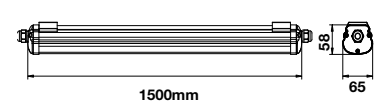

PF:	>0.9
Beam Angle:	120°
Body Type:	PC
On/Off:	>10,000

Life span:	20,000 Hours
Gross weight:	0.60 kg
Dimension:	1200x65x58mm
Box Qty:	12 Pcs

1200mm

Waterproof Fitting-G Series

48w VT-1574

IP65
RATING

SKU: 6287 - 4000K Day White 3800157616515
SKU: 6286 - 6400K White 3800157616508

Voltage/Frequency:	AC:200-240V,50/60Hz
Luminous Flux:	3840lm
LED Type:	SMD
CRI:	>70

PF:	>0.9
Beam Angle:	120°
Body Type:	PC
On/Off:	>10,000

Life span:	20,000 Hours
Gross weight:	1.1 kg
Dimension:	1500x65x58mm
Box Qty:	12 Pcs