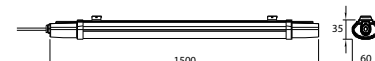

Voltage/Frequency: AC:200-240V,50/60Hz

Luminous Flux: 4000lm

LED Type: SMD2835

CRI: >80

PF: >0.9

Beam Angle: 120°

Body Type: PC

On/Off: >15,000

Life span: 20,000 Hours

Gross weight: 0.558 kg

Dimension: 1500x60x35mm

Box Qty: 20 Pcs