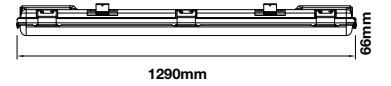

Voltage/Frequency: **AC:200-240V,50/60Hz**
Luminous Flux: **1700lm**
LED Type: **SMD**
CRI: **>80**

PF: **>0.5**
Beam Angle: **120°**
Body Type: **Plastic+ABS**
On/Off: **>15,000**

Life span: **20,000 Hours**
Gross weight: **1 kg**
Dimension: **1276x68x58mm**
Box Qty: **16pcs**

PF: **>0.5**
Beam Angle: **120°**
Body Type: **Plastic+ABS**
On/Off: **>15,000**

Life span: **20,000 Hours**
Gross weight: **1.2 kg**
Dimension: **1576x68x58mm**
Box Qty: **16pcs**

Waterproof Fitting-Tubes

PF:	>0.9
Beam Angle:	120°
Body Type:	Plastic+ABS
On/Off:	>10,000

Life span:	30,000 Hours
Gross weight:	1.33 kg
Dimension:	1290x116x66mm
Box Qty:	10 Pcs

1290mm

Waterproof Fitting-Tubes

44w VT-15022

IP65
RATING