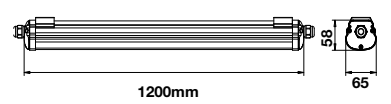

Voltage/Frequency:	AC:200-240V,50/60Hz
Luminous Flux:	1440lm
LED Type:	SMD
CRI:	>70

PF:	>0.5
Beam Angle:	120°
Body Type:	PC
On/Off:	>10,000

Life span:	20,000 Hours
Gross weight:	0.60 kg
Dimension:	600x65x58mm
Box Qty:	12 Pcs

PF:	>0.9
Beam Angle:	120°
Body Type:	PC
On/Off:	>10,000

Life span:	20,000 Hours
Gross weight:	0.60 kg
Dimension:	1200x65x58mm
Box Qty:	12 Pcs

1200mm

Waterproof Fitting-G Series

48w VT-1574

IP65
RATING

SKU: 6287 - 4000K Day White 3800157616515
SKU: 6286 - 6400K White 3800157616508