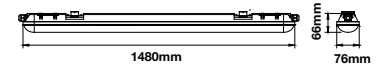

Waterproof Fitting
48w VT-1548

SKU: 6184 - 4500K Day White 3800157602389
SKU: 6185 - 6000K White 3800157602396

Voltage/Frequency:	AC:200-240V,50/60Hz
Luminous Flux:	3840lm
LED Type:	SMD
CRI:	>70

PF:	>0.7
Beam Angle:	120°
Body Type:	Plastic+ABS
On/Off:	>10,000

Life span:	20,000 Hours
Gross weight:	1.86 kg
Dimension:	1480x76x66mm
Box Qty:	12 Pcs