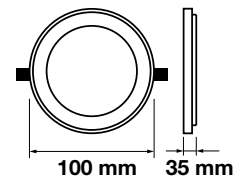

Glass Panel-Round

6W VT-602G RD

SKU: 4740 - 3000K Warm White 3800230622891
SKU: 6277 - 4000K Day White 3800157615754
SKU: 4739 - 6400K White 3800230622884

Cutting Size:
Ø75mm

Emergency Pack: **Available**
Voltage/Frequency: **AC:100-240V,50/60Hz**
Luminous Flux: **420lm**
Beam Angle: **120°**

LED Type: **SMD**
CRI: **>80**
PF: **>0.9**
Shape: **Round**

Body Type: **Aluminium+Glass**
Dimension: **Ø100x35mm**
Box Qty: **40 Pcs**