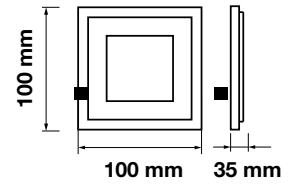

Body Type: **Aluminium+Glass**
 Dimension: **Ø160x40mm**
 Box Qty: **20 Pcs**

Glass Panel-Round

18W VT-1881G RD

SKU: 4760 - 3000K Warm White 3800230622976
 SKU: 6281 - 4000K Day White 3800157615792
 SKU: 4759 - 6400K White 3800230622969

Cutting Size:
Ø145mm

Emergency Pack: **Available**
 Voltage/Frequency: **AC:100-240V,50/60Hz**
 Luminous Flux: **1260lm**
 Beam Angle: **120°**

LED Type: **SMD**
 CRI: **>80**
 PF: **>0.9**
 Shape: **Round**

Body Type: **Aluminium+Glass**
 Dimension: **Ø198x40mm**
 Box Qty: **20 Pcs**

Glass Panel-Square

6W VT-602G SQ

SKU: 4738 - 3000K Warm White 3800230622877
 SKU: 6276 - 4000K Day White 3800157615747
 SKU: 4737 - 6400K White 3800230622860

Cutting Size:
75x75mm

Emergency Pack: Available
 Voltage/Frequency: AC:100-240V,50/60Hz
 Luminous Flux: 420lm
 Beam Angle: 120°

LED Type: SMD
 CRI: >80
 PF: >0.9
 Shape: Square

Body Type: Aluminium+Glass
 Dimension: 100x100x35mm
 Box Qty: 40 Pcs