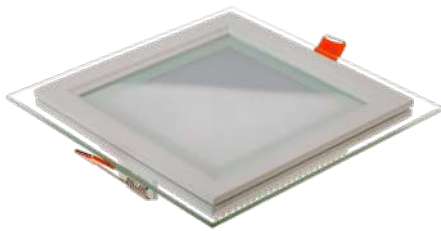

Cutting Size:
75x75mm

Emergency Pack: Available
 Voltage/Frequency: AC:100-240V,50/60Hz
 Luminous Flux: 420lm
 Beam Angle: 120°

LED Type: SMD
 CRI: >80
 PF: >0.9
 Shape: Square

Body Type: Aluminium+Glass
 Dimension: 100x100x35mm
 Box Qty: 40 Pcs

Glass Panel-Square

12W VT-1202G SQ

SKU: 4742 - 3000K Warm White 3800230622914
 SKU: 6278 - 4000K Day White 3800157615761
 SKU: 4741 - 6400K White 3800230622907

Cutting Size:
120x120mm

Emergency Pack: Available
 Voltage/Frequency: AC:100-240V,50/60Hz
 Luminous Flux: 840lm
 Beam Angle: 120°

LED Type: SMD
 CRI: >80
 PF: >0.9
 Shape: Square

Body Type: Aluminium+Glass
 Dimension: 160x160x40mm
 Box Qty: 20 Pcs

Glass Panel-Square

18W VT-1881G SQ

SKU: 4746 - 3000K Warm White 3800230622952
 SKU: 6280 - 4000K Day White 3800157615785
 SKU: 4745 - 6400K White 3800230622945