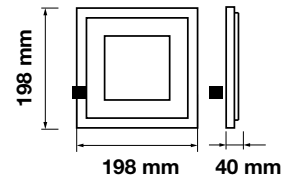

Cutting Size:
Ø145mm

Emergency Pack: **Available**
 Voltage/Frequency: **AC:100-240V,50/60Hz**
 Luminous Flux: **1260lm**
 Beam Angle: **120°**

LED Type: **SMD**
 CRI: **>80**
 PF: **>0.9**
 Shape: **Round**

Cutting Size:
75x75mm

Emergency Pack: Available
 Voltage/Frequency: AC:100-240V,50/60Hz
 Luminous Flux: 420lm
 Beam Angle: 120°

LED Type: SMD
 CRI: >80
 PF: >0.9
 Shape: Square

Body Type: Aluminium+Glass
 Dimension: 100x100x35mm
 Box Qty: 40 Pcs

LED Type: SMD
 CRI: >80
 PF: >0.9
 Shape: Square

Body Type: Aluminium+Glass
 Dimension: 160x160x40mm
 Box Qty: 20 Pcs

Glass Panel-Square

18W VT-1881G SQ

SKU: 4746 - 3000K Warm White 3800230622952
 SKU: 6280 - 4000K Day White 3800157615785
 SKU: 4745 - 6400K White 3800230622945

Cutting Size:
145x145mm

Emergency Pack: Available
 Voltage/Frequency: AC:100-240V,50/60Hz
 Luminous Flux: 1260lm
 Beam Angle: 120°

LED Type: SMD
 CRI: >80
 PF: >0.9
 Shape: Square

Body Type: Aluminium+Glass
 Dimension: 198x198x40mm
 Box Qty: 20 Pcs