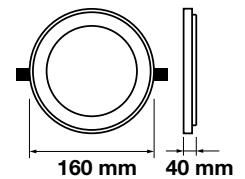

LED Type: **SMD**
 CRI: **>80**
 PF: **>0.9**
 Shape: **Round**

Body Type: **Aluminium+Glass**
 Dimension: **Ø100x35mm**
 Box Qty: **40 Pcs**

Glass Panel-Round

12W VT-1202G RD

SKU: 4744 - 3000K Warm White 3800230622938
 SKU: 6279 - 4000K Day White 3800157615778
 SKU: 4743 - 6400K White 3800230622921

Cutting Size:
Ø120mm

Emergency Pack: **Available**
 Voltage/Frequency: **AC:100-240V,50/60Hz**
 Luminous Flux: **840lm**
 Beam Angle: **120°**

LED Type: **SMD**
 CRI: **>80**
 PF: **>0.9**
 Shape: **Round**

Body Type: **Aluminium+Glass**
 Dimension: **Ø160x40mm**
 Box Qty: **20 Pcs**

Glass Panel-Round

18W VT-1881G RD

SKU: 4760 - 3000K Warm White 3800230622976
 SKU: 6281 - 4000K Day White 3800157615792
 SKU: 4759 - 6400K White 3800230622969

Cutting Size:
Ø145mm

Emergency Pack: **Available**
 Voltage/Frequency: **AC:100-240V,50/60Hz**
 Luminous Flux: **1260lm**
 Beam Angle: **120°**

LED Type: **SMD**
 CRI: **>80**
 PF: **>0.9**
 Shape: **Round**