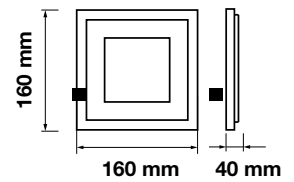

Emergency Pack: Available
Voltage/Frequency: AC:100-240V,50/60Hz
Luminous Flux: 840lm
Beam Angle: 120°

LED Type: SMD
CRI: >80
PF: >0.9
Shape: Square

Body Type: Aluminium+Glass
Dimension: 160x160x40mm
Box Qty: 20 Pcs