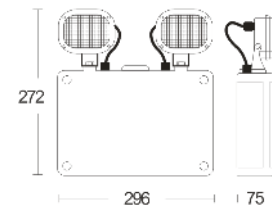

24Hrs
CHARGING TIME

IP65
RATING