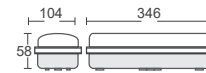

12Hrs
CHARGING TIME

IP65
RATING

Emergency -Bulkhead

3W VT-533

SKU:8437 - 6400K White 3800157641296

Lamp Type:	16 SMD LEDs
Lumens:	140lm
Input Voltage:	AC:220-240V,50/60Hz
Protection Rating:	IP65
Material :	PC
Exit Lamp Type:	Wall - Bulkhead
Viewing Distance:	22 Meters From One side
Emergency Operation Time:	>3 Hours
Battery:	Ni-cd 3.6V, 1200mAh
Recharging Time:	24 Hours
Test Button:	Green Light Indicator Test Button
Stickers:	4 Stickers
Legends:	4 Ways Legend Available
Mode Of Operation:	Maintained
Size:	346x104x58mm
Box Qty:	10 Pcs