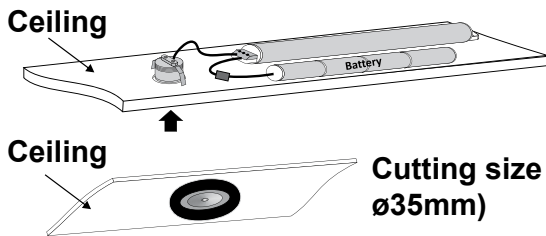

Exit Light - Bulkhead

4W VT-524-12

SKU: 8382 - 6000K White 3800157635493

Lamp Type:	30 SMD LEDs
Lumens:	190lm
Input Voltage:	AC:220-240V,50/60Hz
Protection Rating:	IP65
Material :	PC
Exit Lamp Type:	Wall - Bulkhead
Viewing Distance:	22 Meters From One side
Emergency Operation Time:	>3 Hours
Battery:	Ni-Cd 4.8V,900mAh
Recharging Time:	12 hours
Test Button:	Green Light Indicator Test Button
Stickers:	4 Stickers
Legends:	4 Ways Legend Available
Mode Of Operation:	Maintained
Size:	350x117x60mm
Box Qty:	12 Pcs