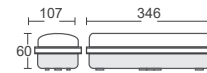

NEW

WITH SELF TEST BUTTON

Emergency -Bulkhead With Self Test Button

3W VT-533ST

SKU: 8665 - 6500K White 3800157659031

Lamp Type:	16 SMD LEDs
Lumens:	140lm
Input Voltage:	AC:220-240V,50/60Hz
Protection Rating:	IP65
Material :	PC Cover
Exit Lamp Type:	Wall - Bulkhead
Viewing Distance:	22 Meters From One side
Emergency Operation Time:	>3 Hours
Battery:	Ni-cd 3.6V, 1200mAh
Recharging Time:	24 Hours(intial charge 36 hours)
Test Button:	Green Light Indicator Test Button
Stickers:	4 Stickers
Legends:	4 Ways Legend Available
Mode Of Operation:	Maintained
Size:	346x107x60mm
Box Qty:	10 Pcs

24Hrs
CHARGING TIME

IP65
RATING

Exit Light - Bulkhead

3W VT-543

SKU: 83111 - 6400K White 3800157650137

Lamp Type:	16 SMD LEDs
Lumens:	140lm
Input Voltage:	AC:220-240V,50/60Hz
Protection Rating:	IP65
Material :	PC Cover
Exit Lamp Type:	Wall - Bulkhead
Viewing Distance:	22 Meters From One side
Emergency Operation Time:	>3 Hours
Battery:	Ni-Cd 3.6v,1200mAh
Recharging Time:	12 Hours
Test Button:	Green Light Indicator Test Button
Stickers:	4 Stickers
Legends:	4 Ways Legend Available
Mode Of Operation:	Maintained
Size:	346x107x60mm
Box Qty:	12 Pcs