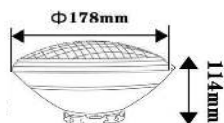

Pool Lights-PAR56
12W VT-1262

SKU: 7560 - 3000K Warm White 3800157633826
SKU: 7559 - 6500K White 3800157633819
SKU: 7561 - Blue 3800157633833

Commercial Type:	PAR56
Voltage/Frequency:	AC/DC:12V,50Hz
Luminous Flux:	1200lm
Beam Angle:	120°
CRI:	>80
IP Rating:	IP68
Body Type:	Glass
Dimension:	178x114mm
Cutting Size:	NA
Box Qty:	12 Pcs