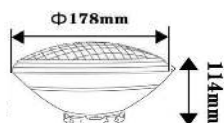

Commercial Type:	PAR56
Voltage/Frequency:	AC/DC:12V,50Hz
Luminous Flux:	1200lm
Beam Angle:	120°
CRI:	>80
IP Rating:	IP68
Body Type:	Glass
Dimension:	178x114mm
Cutting Size:	NA
Box Qty:	12 Pcs