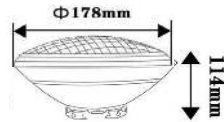

Pool Lights-PAR56
8W VT-1258

SKU: 7556 - 3000K Warm White 3800157633789
SKU: 7555 - 6400K White 3800157633772
SKU: 7557 - Blue 3800157633796

Commercial Type:	PAR56
Voltage/Frequency:	AC/DC:12V,50Hz
Luminous Flux:	800lm
Beam Angle:	120°
CRI:	>80
IP Rating:	IP68
Body Type:	Glass
Dimension:	178x114mm
Cutting Size:	NA
Box Qty:	12 Pcs