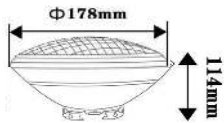

Commercial Type:	PAR56
Voltage/Frequency:	AC/DC:12V,50Hz
Luminous Flux:	800lm
Beam Angle:	120°
CRI:	>80
IP Rating:	IP68
Body Type:	Glass
Dimension:	178x114mm
Cutting Size:	NA
Box Qty:	12 Pcs