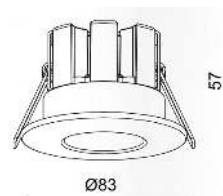

**Changeable bezel options:**

**30-60-90 MIN Fire Rated**

Fire Rated Downlight With White Bezel

**10w VT-7710**

SKU: 1424 - 3 IN 1      3800157633109

Voltage/Frequency:	AC:220-240V,50Hz
Lumens:	850lm
LED Type:	COB
Body Type:	Aluminium
Beam Angle:	38°
Life Span:	30,000 Hours
Unit Size:	Ø83x57mm
IP Rating:	IP65
Box Qty:	40 Pcs

**30-60-90 MIN Fire Rated**

Fire Rated Fitting-GU10

SKU: 8916      EAN: 3800157654944

Model:	VT-703-WH
Base	GU10
Material:	Steel
Shape:	Round
Color of Fxture:	White
IP Rating:	IP20
Dimension:	Ø90x106mm
Cutting Size:	Ø75mm
Box Qty:	60 Pcs

**30-60-90 MIN Fire Rated**

Fire Rated Fitting-GU10

SKU: 8917      EAN: 3800157654951

Model:	VT-703-N
Base	GU10
Material:	Steel
Shape:	Round
Color of Fxture:	Satin Nickle
IP Rating:	IP20
Dimension:	Ø90x106mm
Cutting Size:	Ø75mm
Box Qty:	60 Pcs

 **30-60-90 MIN Fire Rated**

 **NEW**

**Fire Rated Fitting-GU10**  
SKU: 8918 EAN: 3800157654968

Model: VT-703-C  
Base: GU10  
Material: Steel  
Shape: Round  
Color of Fxture: Chrome  
IP Rating: IP20  
Dimension: Ø90x106mm  
Cutting Size: Ø75mm  
Box Qty: 60 Pcs