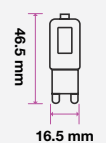

MODEL	WATTS	EQ.WATTS	LUMENS	BASE	BOX QTY.
VT-203	2.5w	20w	200	G9	200 pcs

- SKU: 243 | 3000K WARM WHITE
- SKU: 244 | 4000K DAY WHITE
- SKU: 245 | 6400K WHITE