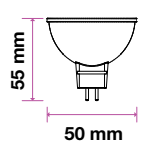

MODEL	WATTS	EQ.WATTS	LUMENS	BASE	BOX QTY.
VT-267	6.5w	40w	450	GU5.3	200 pcs
SKU: 207 | 3000K WARM WHITE SKU: 208 | 4000K DAY WHITE SKU: 209 | 6400K WHITE