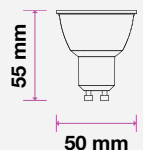

MODEL	WATTS	EQ.WATTS	LUMENS	BASE	BOX QTY.
VT-247	6.5w	60w	480	GU10	200 pcs
SKU: 192 | 3000K WARM WHITE SKU: 193 | 4000K DAY WHITE SKU: 194 | 6400K WHITE