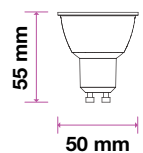

MODEL	WATTS	EQ.WATTS	LUMENS	BASE	SHAPE	BOX QTY.
VT-275	5w	40w	380	GU10		192 pcs

SKU: 108 | 3000K WARM WHITE
SKU: 797 | 4000K DAY WHITE
SKU: 511 | 6400K WHITE