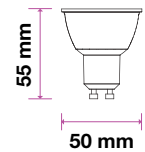

MODEL	WATTS	EQ.WATTS	LUMENS	BASE	BOX QTY.
VT-227	6.5w	60w	480	GU10	200 pcs
SKU: 189	| 3000K WARM WHITE				
SKU: 190	| 4000K DAY WHITE				
SKU: 191	| 6400K WHITE