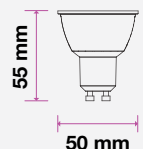

MODEL	WATTS	EQ.WATTS	LUMENS	BASE	BOX QTY.
VT-205	5w	35w	400	GU10	200 pcs

SKU: 201 | 3000K WARM WHITE
SKU: 202 | 4000K DAY WHITE
SKU: 203 | 6400K WHITE