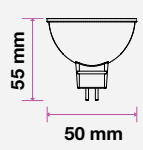

MODEL	WATTS	EQ.WATTS	LUMENS	BASE	BOX QTY.
VT-257	6.5w	55w	450	GU5.3	200 pcs
SKU: 204 | 3000K WARM WHITE SKU: 205 | 4000K DAY WHITE SKU: 206 | 6400K WHITE