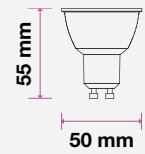

MODEL	WATTS	EQ.WATTS	LUMENS	BASE	BOX QTY.
VT-247D	6.5w	55w	450	GU10	200 pcs
SKU: 198	| 3000K WARM WHITE				
SKU: 199	| 4000K DAY WHITE				
SKU: 200	| 6400K WHITE