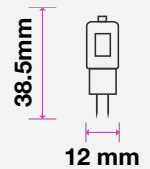

LED SPOTLIGHTS

LED Capsules Lights

Our newly improved range of capsule lights are the ideal choice for replacing Halogen counterparts. Now equipped with LEDs provided by Samsung for maximum efficiency.

- 30,000-hr lifespan
- DC: 12V for G4
- AC: 220-240V, 50Hz for G9
- CRI: >80

5 YEAR
WARRANTY*

MODEL	WATTS	EQ.WATTS	LUMENS	BASE	BOX QTY.
VT-201	1.5w	10w	100	G4	200 pcs

- SKU: 240 | 3000K WARM WHITE
- SKU: 241 | 4000K DAY WHITE
- SKU: 242 | 6400K WHITE

MODEL	WATTS	EQ.WATTS	LUMENS	BASE	BOX QTY.
VT-234	3.2w	30w	385	G4	200 pcs

- SKU: 131 | 3000K WARM WHITE
- SKU: 132 | 4000K DAY WHITE
- SKU: 133 | 6400K WHITE

MODEL	WATTS	EQ.WATTS	LUMENS	BASE	BOX QTY.
VT-203	2.5w	20w	200	G9	200 pcs

- SKU: 243 | 3000K WARM WHITE
- SKU: 244 | 4000K DAY WHITE
- SKU: 245 | 6400K WHITE

MODEL	WATTS	EQ.WATTS	LUMENS	BASE	BOX QTY.
VT-204	3w	25w	300	G9	200 pcs

- SKU: 246 | 3000K WARM WHITE
- SKU: 247 | 4000K DAY WHITE
- SKU: 248 | 6400K WHITE