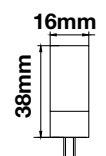

MODEL	WATTS	EQ.WATTS	LUMENS	BASE	BOX QTY.
VT-234	3.2w	30w	385	G4	200 pcs

- SKU: 131 | 3000K WARM WHITE
- SKU: 132 | 4000K DAY WHITE
- SKU: 133 | 6400K WHITE