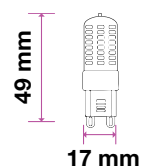

MODEL	WATTS	EQ.WATTS	LUMENS	BASE	BOX QTY.
VT-204	3w	25w	300	G9	200 pcs

- SKU: 246 | 3000K WARM WHITE
- SKU: 247 | 4000K DAY WHITE
- SKU: 248 | 6400K WHITE