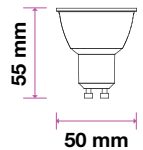

MODEL	WATTS	EQ.WATTS	LUMENS	BASE	BOX QTY.
VT-249	6w	50w	500	GU10	200 pcs
SKU: 20026 | 3000K WARM WHITE SKU: 20027 | 4000K DAY WHITE SKU: 20028 | 6400K WHITE