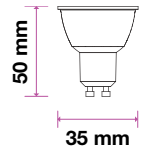

LED SPOTLIGHTS

LED GU10 Lights

Achieve a warm soft glow in any room with our improved range of GU10 spotlights with 30,000-hr lamp life.

- Clear and frost cover options
- Available in 38°D or 110°D beam angle
- Dimmable options available
- 30,000-hr lifespan
- DC: 12V for GU5.3
- AC: 220-240V, 50Hz for GU10
- CRI: >80

5 YEAR
WARRANTY*

MODEL	WATTS	EQ.WATTS	LUMENS	BASE	BOX QTY.
VT-232	2w	15w	180	GU10	200 pcs

SKU: 869 | 3000K WARM WHITE
SKU: 870 | 4000K DAY WHITE
SKU: 871 | 6400K WHITE

MODEL	WATTS	EQ.WATTS	LUMENS	BASE	BOX QTY.
VT-205	5w	35w	400	GU10	200 pcs

SKU: 201 | 3000K WARM WHITE
SKU: 202 | 4000K DAY WHITE
SKU: 203 | 6400K WHITE

MODEL	WATTS	EQ.WATTS	LUMENS	BASE	SHAPE	BOX QTY.
VT-275	5w	40w	380	GU10		192 pcs

SKU: 108 | 3000K WARM WHITE
SKU: 797 | 4000K DAY WHITE
SKU: 511 | 6400K WHITE

MODEL	WATTS	EQ.WATTS	LUMENS	BASE	SHAPE	BOX QTY.
VT-275D	5w	35w	380	GU10		192 pcs

SKU: 109 | 3000K WARM WHITE
SKU: 512 | 4000K DAY WHITE
SKU: 897 | 6400K WHITE

LED SPOT LIGHTS