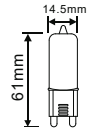

Capsules-G9

3W VT-2103

SKU: 7477 - 4000K Day White 3800157640343

EQ. Watts: 30w
Voltage/Frequency: AC:220-240V, 50/60Hz
Luminous Flux: 330lm
LED Type: COB

CRI: >80
PF: >0.7
Base: G9
Beam Angle: 300°

Body Type: Glass
Dimension: 14.5x61mm
Box Qty: 450 Pcs