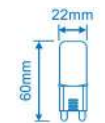

EQ. Watts: 25w  
 Voltage/Frequency: AC:220-240V,50Hz  
 Luminous Flux: 300lm  
 LED Type: SMD

CRI: >80  
 PF: >0.5  
 Base: G9  
 Beam Angle: 300°

Body Type: Plastic  
 Dimension: 17x49mm  
 Box Qty: 300 Pcs

CRI: >80  
 PF: >0.4  
 Base: G9  
 Beam Angle: 300°

DIMMABLE

Body Type: Ceramic  
 Dimension: 22x60mm  
 Box Qty: 600 Pcs