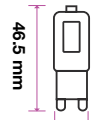

CRI: >80  
 PF: >0.4  
 Base: G9  
 Beam Angle: 300°

Body Type: Plastic  
 Dimension: 16.5x46.5mm  
 Box Qty: 400 Pcs

Capsules-G9

3W VT-2103

SKU: 7477 - 4000K Day White 3800157640343

EQ. Watts: 30w  
 Voltage/Frequency: AC:220-240V, 50/60Hz  
 Luminous Flux: 330lm  
 LED Type: COB

EQ. Watts: 25w  
 Voltage/Frequency: AC:220-240V,50Hz  
 Luminous Flux: 300lm  
 LED Type: SMD

CRI: >80  
 PF: >0.5  
 Base: G9  
 Beam Angle: 300°

Body Type: Plastic  
 Dimension: 17x49mm  
 Box Qty: 300 Pcs