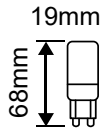

EQ. Watts: 25w  
 Voltage/Frequency: AC:220-240V,50Hz  
 Luminous Flux: 300lm  
 LED Type: SMD

CRI: >80  
 PF: >0.5  
 Base: G9  
 Beam Angle: 300°

Body Type: Plastic  
 Dimension: 17x49mm  
 Box Qty: 300 Pcs

CRI: >80  
 PF: >0.4  
 Base: G9  
 Beam Angle: 300°

DIMMABLE

Body Type: Ceramic  
 Dimension: 22x60mm  
 Box Qty: 600 Pcs

Body Type:	Plastic
Dimension:	19x68mm
Box Qty:	200 Pcs