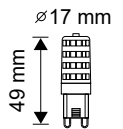

CRI: >80  
 PF: >0.4  
 Base: G9  
 Beam Angle: 300°

Body Type: Plastic  
 Dimension: 16.5x46.5mm  
 Box Qty: 400 Pcs

Capsules-G9

3W VT-2103

SKU: 7477 - 4000K Day White 3800157640343

EQ. Watts: 30w  
 Voltage/Frequency: AC:220-240V, 50/60Hz  
 Luminous Flux: 330lm  
 LED Type: COB

CRI: >80  
 PF: >0.7  
 Base: G9  
 Beam Angle: 300°

Body Type: Glass  
 Dimension: 14.5x61mm  
 Box Qty: 450 Pcs

Capsules-G9-6Pc Pack

3W VT-2243

SKU: 2745 - 3000K Warm White 3800157645416  
 SKU: 2746 - 4000K Day White 3800157645423  
 SKU: 2747 - 6400K White 3800157645430

EQ. Watts: 25w  
 Voltage/Frequency: AC:220-240V,50Hz  
 Luminous Flux: 300lm  
 LED Type: SMD

CRI: >80  
 PF: >0.5  
 Base: G9  
 Beam Angle: 300°

Body Type: Plastic  
 Dimension: 17x49mm  
 Box Qty: 300 Pcs