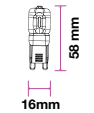

Capsules-G9

4W VT-2254

SKU: 2742 - 3000K Warm White 3800157645324
SKU: 2744 - 6400K White 3800157645348

EQ. Watts: 35w
Voltage/Frequency: AC:230V
Luminous Flux: 410lm
LED Type: COB

CRI: >80
PF: >0.7
Base: G9
Beam Angle: 300°

Body Type: Glass
Dimension: 16x58mm
Box Qty: 400 Pcs