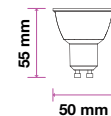

Capsules-G9

5.5W VT-2177

SKU: 7432 - 3000K Warm White 3800157637077

EQ. Watts:	50w
Voltage/Frequency:	AC:200-240V,50/60Hz
Luminous Flux:	550lm
LED Type:	SMD

CRI:	>80
PF:	>0.4
Base:	G9
Beam Angle:	300°

Body Type:	Ceramic
Dimension:	16x63mm
Box Qty:	600 Pcs

Capsules-G9

6W VT-2227

SKU: 2720 - 4000K Day White 3800157644433
SKU: 2721 - 6400K White 3800157644440

EQ. Watts:	45
Voltage/Frequency:	AC:220-240V,50Hz
Luminous Flux:	550lm
LED Type:	SMD

CRI:	>80
PF:	>0.5
Base:	G9
Beam Angle:	300°

Body Type:	Plastic
Dimension:	19x68mm
Box Qty:	200 Pcs

Spotlights-GU10-Lens-38°

5W VT-2305

SKU: 2796 - 3000K Warm White 3800157651653
SKU: 2797 - 4000K Day White 3800157651660

EQ. Watts:	50w
Voltage/Frequency:	AC:220-240V,50Hz
Luminous Flux:	380lm
LED Type:	SMD

CRI:	>80
PF:	>0.5
Base:	GU10
Beam Angle:	38°

Body Type:	Plastic
Dimension:	50x55mm
Box Qty:	200 Pcs

Spotlights-GU10-Lens-38°

6W VT-2206

SKU: 7497 - 2700K Warm White 3800157651202
SKU: 7498 - 4000K Day White 3800157640848
SKU: 7499 - 6400K White 3800157640855

EQ. Watts:	55w
Voltage/Frequency:	AC:220-240V,50Hz
Luminous Flux:	400lm
LED Type:	SMD

CRI:	>95
PF:	>0.5
Base:	GU10
Beam Angle:	38°

Body Type:	Plastic
Dimension:	ø50x58mm
Box Qty:	200 Pcs

GU10-RGB With Remote Control

3.5W VT-2244

SKU: 2778 - RGB+3000K Warm White 3800157646819
SKU: 2779 - RGB+4000K Day White 3800157646826
SKU: 2780 - RGB+6400K White 3800157646833

EQ. Watts:	25w
Voltage/Frequency:	AC:220-240V,50Hz
Luminous Flux:	290lm
LED Type:	SMD

CRI:	>80
PF:	>0.5
Base:	GU10
Beam Angle:	110°

Body Type:	Plastic
Dimension:	50x56.5mm
Box Qty:	200 Pcs

- RF Control 6-8M Range
- Switch on/off the light
- 16 steps dimming
- 16 colors selection
- Auto Color change Mode

DIMMABLE