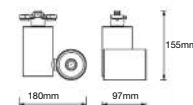

5 YEAR
WARRANTY*