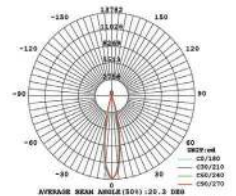

5 YEAR
WARRANTY*