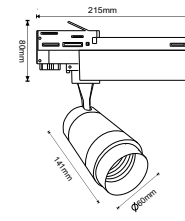

Beam Angle:	18°-48°
Color of Fixture:	Black
Body Type:	Aluminium
Life span:	30,000 Hours
Dimension:	215x141x60mm
Box Qty:	20 Pcs

CCT Adjustable
2800K/4000K/6000K

Tracklights-Smart Color Changing

35w VT-7735-W