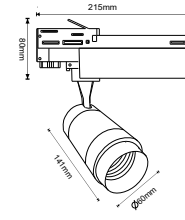

Beam Angle:	18°-48°
Color of Fixture:	White
Body Type:	Aluminium
Life span:	30,000 Hours
Dimension:	215x141x60mm
Box Qty:	20 Pcs

CCT Adjustable
2800K/4000K/6000K

Tracklights-Smart Color Changing

15w VT-7715-B

SKU: 1457 - 3 IN 1 3800157637916

Sensor Compatible:	
Voltage/Frequency:	AC:220-240V,50/60Hz
Luminous Flux:	500
LED Type:	COB
CRI:	>80
PF:	>0.5