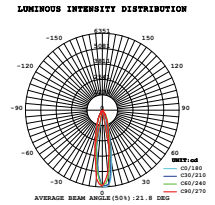

SKU: 1235 - 5000K White 3800157603744

Sensor Compatible:	Yes	Beam Angle:	25°
Voltage/Frequency:	AC:100-240V,50/60Hz	Color of Fixture:	Black
Luminous Flux:	1800lm	Body Type:	Die Cast Aluminium
LED Type:	COB	Life span:	20,000 Hours
CRI:	>95	Dimension:	112x165x205mm
PF:	>0.9	Box Qty:	8 Pcs