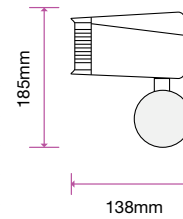

SKU: 1192 - 5000K Day White 3800230629555

Sensor Compatible:	Yes	Beam Angle:	22°
Voltage/Frequency:	AC:220-240V,50/60Hz	Color of Fixture:	Black
Luminous Flux:	2600lm	Body Type:	Aluminium
LED Type:	COB	Life span:	20,000 Hours
CRI:	>70	Dimension:	225x185x138mm
PF:	>0.9	Box Qty:	8 Pcs