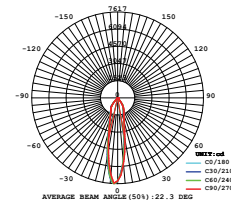

SKU: 1192 - 5000K Day White 3800230629555

Sensor Compatible:	Yes	Beam Angle:	22°
Voltage/Frequency:	AC:220-240V,50/60Hz	Color of Fixture:	Black
Luminous Flux:	2600lm	Body Type:	Aluminium
LED Type:	COB	Life span:	20,000 Hours
CRI:	>70	Dimension:	225x185x138mm
PF:	>0.9	Box Qty:	8 Pcs