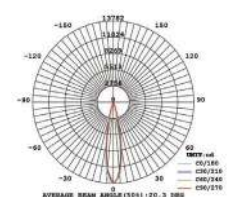

5 YEAR
WARRANTY*