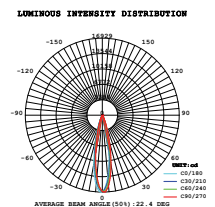

SKU: 1232 - 5000K White 3800157602532

Sensor Compatible:	Yes	Beam Angle:	22°
Voltage/Frequency:	AC:220-240V,50/60Hz	Color of Fixture:	Black
Luminous Flux:	2300lm	Body Type:	Die Cast Aluminium
LED Type:	COB	Life span:	20,000 Hours
CRI:	>80	Dimension:	106x208x206mm
PF:	>0.9	Box Qty:	8 Pcs