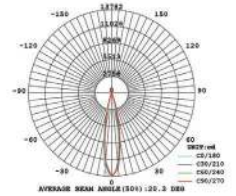

5 YEAR
WARRANTY*