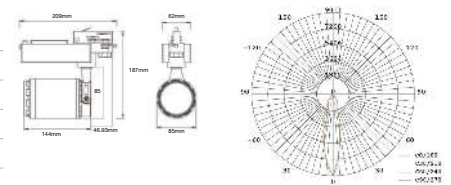

Tracklights-Black-White Body
25w VT-4528

SKU: 1337 - 6000K White 3800157620659

Sensor Compatible:	Yes	Beam Angle:	24°
Voltage/Frequency:	AC:220-240V,50/60Hz	Color of Fixture:	Black+White
Luminous Flux:	2100lm	Body Type:	Aluminium
LED Type:	COB	Life span:	30,000 Hours
CRI:	>80	Dimension:	209x85x187mm
PF:	>0.9	Box Qty:	20 Pcs

5 YEAR WARRANTY*