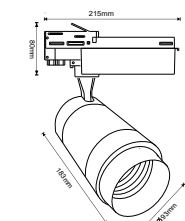

Beam Angle:	16°-53°
Color of Fixture:	Black
Body Type:	Aluminium
Life span:	30,000 Hours
Dimension:	215x183x93mm
Box Qty:	20 Pcs

CCT Adjustable
2800K/4000K/6000K

Tracklights-Color Changing
35w VT-4745-W