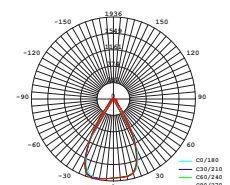

Beam Angle:	16°-53°
Color of Fixture:	Black
Body Type:	Aluminium
Life span:	30,000 Hours
Dimension:	215x183x93mm
Box Qty:	20 Pcs

CCT Adjustable
2800K/4000K/6000K

Tracklights-Color Changing
35w VT-4745-W