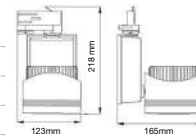

SKU: 1237 - 4000K Day White 3800157603768
SKU: 1238 - 5000K White 3800157603775

Sensor Compatible:	Yes	Beam Angle:	25°
Voltage/Frequency:	AC:100-240V,50/60Hz	Color of Fixture:	Black
Luminous Flux:	2300lm	Body Type:	Die Cast Aluminium
LED Type:	COB	Life span:	20,000 Hours
CRI:	>95	Dimension:	123x165x218mm
PF:	>0.9	Box Qty:	8 Pcs