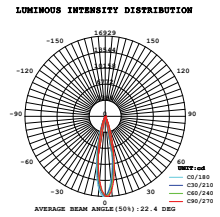

TRACK LIGHT ACCESSORIES

Track-Connectors-4I SKU : 3522 EAN : 3800230623232 Box Qty: 50 Pcs	Track-Connectors-4I SKU : 3523 EAN : 3800230623195 Box Qty: 50 Pcs	Track-Connectors-4T SKU : 3524 EAN : 3800230623201 Box Qty: 25 Pcs	Track-Connectors-4T SKU : 3525 EAN : 3800230623249 Box Qty: 25 Pcs	Track-Connectors-4X SKU : 3526 EAN : 3800230623218 Box Qty: 10 Pcs	4 Wired Y Series-Connectors SKU : 3655 EAN : 3800157619103 Box Qty: 100 Pcs
4 Wired Y Series-Connectors SKU : 3656 EAN : 3800157619110 Box Qty: 100 Pcs	End Cap-White SKU : 3657 EAN : 3800157619127 Box Qty: 200 Pcs	End Cap-Black SKU : 3658 EAN : 3800157619134 Box Qty: 200 Pcs	4 Wired Y Series-Adaptor SKU : 3659 EAN : 3800157619141 Box Qty: 50 Pcs	4 Wired Y Series-Adaptor SKU : 3660 EAN : 3800157619158 Box Qty: 50 Pcs	Track-Connectors-4X SKU : 3527 EAN : 3800230623256 Box Qty: 10 Pcs