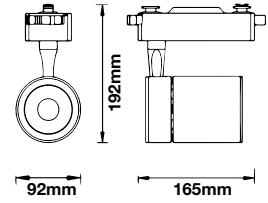

TRACK LIGHT ACCESSORIES

Track-Connectors-4I SKU : 3522 EAN : 3800230623232 Box Qty: 50 Pcs	Track-Connectors-4I SKU : 3523 EAN : 3800230623195 Box Qty: 50 Pcs	Track-Connectors-4T SKU : 3524 EAN : 3800230623201 Box Qty: 25 Pcs	Track-Connectors-4T SKU : 3525 EAN : 3800230623249 Box Qty: 25 Pcs	Track-Connectors-4X SKU : 3526 EAN : 3800230623218 Box Qty: 10 Pcs	4 Wired Y Series-Connectors SKU : 3655 EAN : 3800157619103 Box Qty: 100 Pcs
4 Wired Y Series-Connectors SKU : 3656 EAN : 3800157619110 Box Qty: 100 Pcs	End Cap-White SKU : 3657 EAN : 3800157619127 Box Qty: 200 Pcs	End Cap-Black SKU : 3658 EAN : 3800157619134 Box Qty: 200 Pcs	4 Wired Y Series-Adaptor SKU : 3659 EAN : 3800157619141 Box Qty: 50 Pcs	4 Wired Y Series-Adaptor SKU : 3660 EAN : 3800157619158 Box Qty: 50 Pcs	Track-Connectors-4X SKU : 3527 EAN : 3800230623256 Box Qty: 10 Pcs