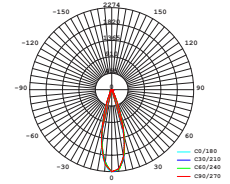

Beam Angle:	18°-48°
Color of Fixture:	White
Body Type:	Aluminium
Life span:	30,000 Hours
Dimension:	215x141x60mm
Box Qty:	20 Pcs

CCT Adjustable
2800K/4000K/6000K

Tracklights-Smart Color Changing

15w VT-7715-B

SKU: 1457 - 3 IN 1 3800157637916

Sensor Compatible:	
Voltage/Frequency:	AC:220-240V,50/60Hz
Luminous Flux:	500
LED Type:	COB
CRI:	>80
PF:	>0.5