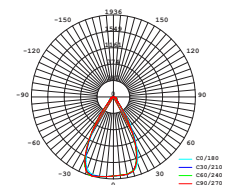

Beam Angle:	16°-53°
Color of Fixture:	White
Body Type:	Aluminium
Life span:	30,000 Hours
Dimension:	215x183x93mm
Box Qty:	20 Pcs

CCT Adjustable
2800K/4000K/6000K

Tracklights-Smart Color Changing

35w VT-7735-B

SKU: 1459 - 3 IN 1 3800157637930

Sensor Compatible:	
Voltage/Frequency:	AC:220-240V,50/60Hz
Luminous Flux:	1950
LED Type:	COB
CRI:	>80
PF:	>0.9