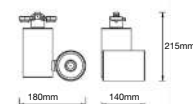

5 YEAR
WARRANTY*