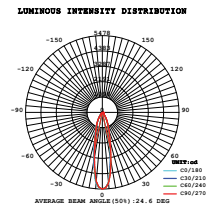

SKU: 1237 - 4000K Day White 3800157603768
SKU: 1238 - 5000K White 3800157603775

Sensor Compatible:	Yes	Beam Angle:	25°
Voltage/Frequency:	AC:100-240V,50/60Hz	Color of Fixture:	Black
Luminous Flux:	2300lm	Body Type:	Die Cast Aluminium
LED Type:	COB	Life span:	20,000 Hours
CRI:	>95	Dimension:	123x165x218mm
PF:	>0.9	Box Qty:	8 Pcs