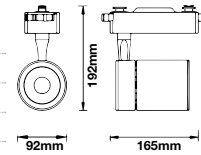

SKU: 1255 - 3000K Warm White 3800157607551
SKU: 1256 - 4500K Day White 3800157607568
SKU: 1257 - 6000K White 3800157607575

Sensor Compatible:	Yes	Beam Angle:	24°
Voltage/Frequency:	AC:220-240V,50/60Hz	Color of Fixture:	White
Luminous Flux:	3500lm	Body Type:	Aluminium
LED Type:	COB	Life span:	20,000 Hours
CRI:	>80	Dimension:	92x165x192mm
PF:	>0.9	Box Qty:	20 Pcs