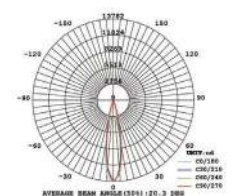

5 YEAR
WARRANTY*