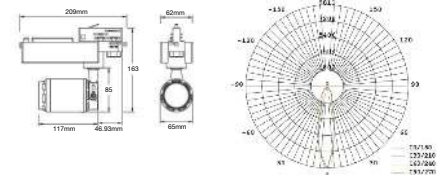

Tracklights-Black-White Body
10w VT-4512

SKU: 1333 - 4000K Day White 3800157620611
SKU: 1334 - 6000K White 3800157620628

Sensor Compatible:	Yes	Beam Angle:	24°
Voltage/Frequency:	AC:220-240V,50/60Hz	Color of Fixture:	Black+White
Luminous Flux:	800lm	Body Type:	Aluminium
LED Type:	COB	Life span:	30,000 Hours
CRI:	>80	Dimension:	209x65x163mm
PF:	>0.9	Box Qty:	40 Pcs

5 YEAR WARRANTY*