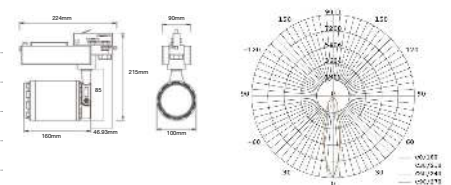

Tracklights-Black-White Body
35w VT-4537

SKU: 1338 - 3000K Warm White 3800157620666
SKU: 1340 - 6000K White 3800157620680

Sensor Compatible:	Yes	Beam Angle:	24°
Voltage/Frequency:	AC:220-240V,50/60Hz	Color of Fixture:	Black+White
Luminous Flux:	2850lm	Body Type:	Aluminium
LED Type:	COB	Life span:	30,000 Hours
CRI:	>80	Dimension:	224x100x215mm
PF:	>0.9	Box Qty:	10 Pcs