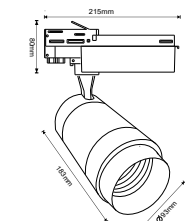

Beam Angle:	16°-53°
Color of Fixture:	White
Body Type:	Aluminium
Life span:	30,000 Hours
Dimension:	215x183x93mm
Box Qty:	20 Pcs

CCT Adjustable
2800K/4000K/6000K

Tracklights-Smart Color Changing

35w VT-7735-B

SKU: 1459 - 3 IN 1 3800157637930

Sensor Compatible:	
Voltage/Frequency:	AC:220-240V,50/60Hz
Luminous Flux:	1950
LED Type:	COB
CRI:	>80
PF:	>0.9