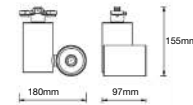

5 YEAR
WARRANTY*