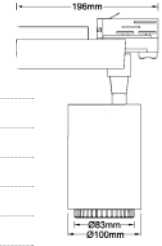

Tracklights-Color Changing
35w VT-4745-W

SKU: 1412 - 3 IN 1 3800157629348

CCT Adjustable
2800K/4000K/6000K

Lens Angle Adjustable
20°~60°

Triac Dimmable

Sensor Compatible:	Yes	Beam Angle:	20° ~ 60° (Adjustable)
Voltage/Frequency:	AC:220-240V,50/60Hz	Color of Fixture:	White
Luminous Flux:	3000lm	Body Type:	Aluminium
LED Type:	COB	Life span:	30,000 Hours
CRI:	>95	Dimension:	Ø100x196x262mm
PF:	>0.9	Box Qty:	8 Pcs

5 YEAR WARRANTY*