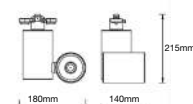

5 YEAR
WARRANTY*