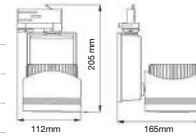

SKU: 1235 - 5000K White 3800157603744

Sensor Compatible:	Yes	Beam Angle:	25°
Voltage/Frequency:	AC:100-240V,50/60Hz	Color of Fixture:	Black
Luminous Flux:	1800lm	Body Type:	Die Cast Aluminium
LED Type:	COB	Life span:	20,000 Hours
CRI:	>95	Dimension:	112x165x205mm
PF:	>0.9	Box Qty:	8 Pcs