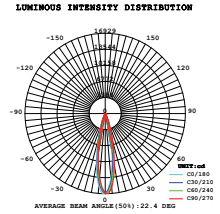

SKU: 1255 - 3000K Warm White 3800157607551
SKU: 1256 - 4500K Day White 3800157607568
SKU: 1257 - 6000K White 3800157607575

Sensor Compatible:	Yes	Beam Angle:	24°
Voltage/Frequency:	AC:220-240V,50/60Hz	Color of Fixture:	White
Luminous Flux:	3500lm	Body Type:	Aluminium
LED Type:	COB	Life span:	20,000 Hours
CRI:	>80	Dimension:	92x165x192mm
PF:	>0.9	Box Qty:	20 Pcs