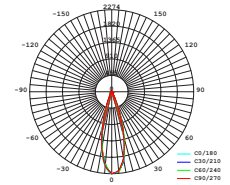

Beam Angle:	18°-48°
Color of Fixture:	Black
Body Type:	Aluminium
Life span:	30,000 Hours
Dimension:	215x141x60mm
Box Qty:	20 Pcs

CCT Adjustable
2800K/4000K/6000K

Tracklights-Smart Color Changing

35w VT-7735-W