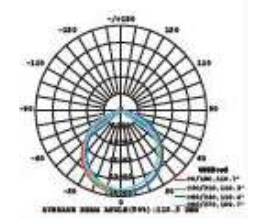

1-10V DIMMABLE

IP65 RATING