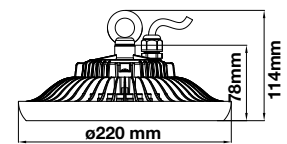

120° BEAM ANGLE

5 YEAR WARRANTY

1-10V DIMMABLE

IP65 RATING

UFO-Highbay-120°  
50w VT-9065-W

SKU: 5609 - 3000K Warm White 3800157626507  
SKU: 5611 - 6400K White 3800157626521

Sensor Compatible:	Yes
Voltage/Frequency:	AC:220-240V,50Hz
Luminous Flux:	4000lm
LED Type:	SMD
CRI:	>70
PF:	>0.9
Beam Angle:	120°
Body Type:	Die Cast Aluminium
IP Rating:	IP44
Dimension:	220x114mm
Box Qty:	8 Pcs

120° BEAM ANGLE

LUMINOUS INTENSITY DISTRIBUTION DIAGRAM