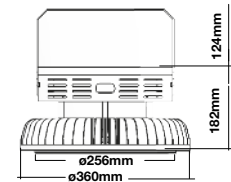

1-10V DIMMABLE

IP65 RATING