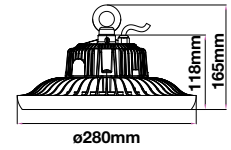

UFO-High Lumen-Meanwell Driver  
100w VT-9107

SKU: 5588 - 6400K White 3800157622301

Sensor Compatible:	Yes
Voltage/Frequency:	AC:100-240V,50/60Hz
Luminous Flux:	13000lm
LED Type:	SMD
CRI:	>70
PF:	>0.9
Beam Angle:	90°
Body Type:	Die Cast Aluminium
IP Rating:	IP65
Dimension:	280x165mm
Box Qty:	4 Pcs

90° BEAM ANGLE

5 YEAR WARRANTY

LUMINOUS INTENSITY DISTRIBUTION DIAGRAM

1-10V DIMMABLE

IP65 RATING

UFO-High Lumen-Meanwell Driver  
500w VT-9500

SKU: 5607 - 4000K Day White 3800157625050  
SKU: 5608 - 6400K White 3800157625067

Sensor Compatible:	Yes
Voltage/Frequency:	AC:90-295V,50Hz
Luminous Flux:	65000lm
LED Type:	SMD
CRI:	>80
PF:	>0.9
Beam Angle:	120°
Body Type:	Die Cast Aluminium
IP Rating:	IP65
Dimension:	Ø360
Box Qty:	1 Pcs

120° BEAM ANGLE

5 YEAR WARRANTY

1-10V DIMMABLE

IP65 RATING

UFO-Highbay-120°  
50w VT-9065-W

SKU: 5609 - 3000K Warm White 3800157626507  
SKU: 5611 - 6400K White 3800157626521

Sensor Compatible:	Yes
Voltage/Frequency:	AC:220-240V,50Hz
Luminous Flux:	4000lm
LED Type:	SMD
CRI:	>70
PF:	>0.9
Beam Angle:	120°
Body Type:	Die Cast Aluminium
IP Rating:	IP44
Dimension:	220x114mm
Box Qty:	8 Pcs