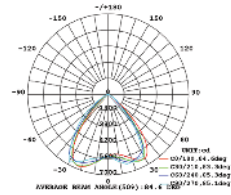

1-10V DIMMABLE

IP65 RATING