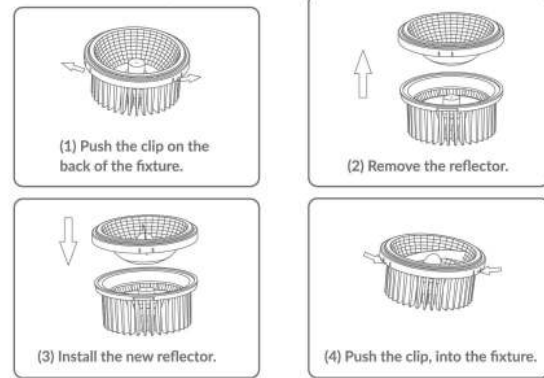

CRI: >80  
 PF: >0.5  
 Base: GU10  
 Beam Angle: 38°

Body Type: Plastic  
 Dimension: 50x55mm  
 Box Qty: 20 Pcs

Including 2 reflectors (40° already mounted)

Instructions to change the reflector

AR111 Downlight