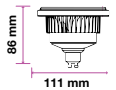

AR111 Downlight
20W VT-1120-20

SKU: 1245 - 6000K White 3800157606028

EQ. Watts: 100w
Voltage/Frequency: AC:220-240V,50/60Hz
Luminous Flux: 1800lm
LED Type: COB

CRI: >80
PF: >0.7
Base: N/A
Beam Angle: 20°

Body Type: Die Cast Alumin-
ium
Dimension: Ø111x53mm
Box Qty: 50 Pcs

AR111-G53
15W VT-1110-20

SKU: 4084 - 3000K Warm White 3800230620064
SKU: 4062 - 4000K Day White 3800230620057
SKU: 4061 - 6400K White 3800230620040

EQ. Watts: 75w
Voltage/Frequency: AC/DC:12V,50Hz
Luminous Flux: 950lm
LED Type: COB

CRI: >80
PF: >0.9
Base: G53
Beam Angle: 20°

Body Type: Plastic Clad
Dimension: Aluminium
Box Qty: Ø111x86x63mm
60 Pcs

AR111-G53
15W VT-1110-40

SKU: 4257 - 3000K Warm White 3800230628664
SKU: 4256 - 4000K Day White 3800230628657
SKU: 4255 - 6400K White 3800230628640

EQ. Watts: 25w
Voltage/Frequency: AC/DC:12V,50Hz
Luminous Flux: 950lm
LED Type: COB

CRI: >80
PF: >0.9
Base: G53
Beam Angle: 40°

Body Type: Plastic Clad
Dimension: Aluminium
Box Qty: Ø111x86x63mm
60 Pcs

AR111-GU10
12W VT-1112

SKU: 4224 - 2700K Warm White 3800230626257
SKU: 4223 - 4000K Day White 3800230626219
SKU: 4225 - 6400K White 3800230626264

EQ. Watts: 60w
Voltage/Frequency: AC:200-240V,50Hz
Luminous Flux: 900lm
LED Type: COB

CRI: >80
PF: >0.9
Base: GU10
Beam Angle: 40°

Body Type: Plastic Clad
Dimension: Aluminium
Box Qty: Ø111x86mm
60 Pcs

AR111-GU10
12W VT-1112D

SKU: 7234 - 3000K Warm White 3800157620055
SKU: 7235 - 4000K Day White 3800157620062
SKU: 7236 - 6400K White 3800157620079

EQ. Watts: 60w
Voltage/Frequency: AC:200-240V,50Hz
Luminous Flux: 900lm
LED Type: COB

CRI: >80
PF: >0.9
Base: GU10
Beam Angle: 40°

Body Type: Plastic Clad
Dimension: Aluminium
Box Qty: Ø111x86mm
60 Pcs

DIMMABLE