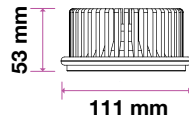

CRI: >80  
 PF: >0.5  
 Base: GU10  
 Beam Angle: 38°

Body Type: Plastic  
 Dimension: 50x55mm  
 Box Qty: 20 Pcs

Including 2 reflectors (40° already mounted)

Instructions to change the reflector

AR111 Downlight

Base: N/A  
 Beam Angle: 40°/20°  
 Body Type: Die Cast Aluminium  
 Dimension: Ø111x53mm  
 Box Qty: 50 Pcs

AR111 Downlight  
20W VT-1120-20

SKU: 1245 - 6000K White 3800157606028

EQ. Watts: 100w  
Voltage/Frequency: AC:220-240V,50/60Hz  
Luminous Flux: 1800lm  
LED Type: COB

EQ. Watts: 75w  
Voltage/Frequency: AC/DC:12V,50Hz  
Luminous Flux: 950lm  
LED Type: COB

CRI: >80  
PF: >0.9  
Base: G53  
Beam Angle: 20°

Body Type: Plastic Clad  
Dimension: Aluminium  
Box Qty: Ø111x86x63mm  
60 Pcs

EQ. Watts: 60w  
Voltage/Frequency: AC:200-240V,50Hz  
Luminous Flux: 900lm  
LED Type: COB

CRI: >80  
PF: >0.9  
Base: GU10  
Beam Angle: 40°

Body Type: Plastic Clad  
Dimension: Aluminium  
Box Qty: Ø111x86mm  
60 Pcs