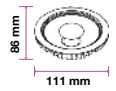

CRI: >80  
 PF: >0.5  
 Base: GU10  
 Beam Angle: 38°

Body Type: Plastic  
 Dimension: 50x55mm  
 Box Qty: 20 Pcs

Including 2 reflectors (40° already mounted)

Instructions to change the reflector

AR111 Downlight

CRI: >80  
PF: >0.7  
Base: N/A  
Beam Angle: 20°

Body Type: Die Cast Alumin-  
ium  
Dimension: Ø111x53mm  
Box Qty: 50 Pcs

AR111-G53  
15W VT-1110-20

SKU: 4084 - 3000K Warm White 3800230620064  
SKU: 4062 - 4000K Day White 3800230620057  
SKU: 4061 - 6400K White 3800230620040

EQ. Watts: 75w  
Voltage/Frequency: AC/DC:12V,50Hz  
Luminous Flux: 950lm  
LED Type: COB

CRI: >80  
PF: >0.9  
Base: G53  
Beam Angle: 20°

Body Type: Plastic Clad  
Dimension: Aluminium  
Box Qty: Ø111x86x63mm  
60 Pcs

CRI: >80  
PF: >0.9  
Base: G53  
Beam Angle: 40°

Body Type: Plastic Clad  
Dimension: Aluminium  
Box Qty: Ø111x86x63mm  
60 Pcs

AR111-GU10  
12W VT-1112

SKU: 4224 - 2700K Warm White 3800230626257  
SKU: 4223 - 4000K Day White 3800230626219  
SKU: 4225 - 6400K White 3800230626264