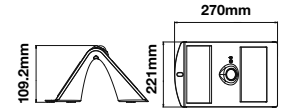

Solar Wall Light-IP65

7W VT-767-7-B

SKU: 8279 - 4000K Day White 3800157627962

Solar
Lights

PIR
MOTION
SENSOR

UV
PROTECTION

IP65
RATING