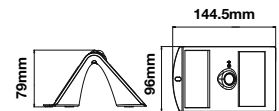

Battery:	3.7V Lithium Battery 1200mAh
Lumens:	220lm
No. of LED:	14pcs (Front 12pcs, Back 2 pcs)
Detecting Angle:	120°
Sensing Range:	2 - 6 mtrs

Charging Time:	6-7 hrs Sunlight Charging
IP Rating:	IP65
Material:	ABS+PC
Dimension:	144.5x96x79mm
Working Time:	Min 8 hrs and Max 24 hrs
Box Qty:	20Pcs