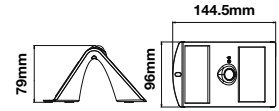

SKU: 8276 - 4000K Day White 3800157627931

Battery:	3.7V Lithium Battery 1200mAh
Lumens:	220lm
No. of LED:	14pcs (Front 12pcs, Back 2 pcs)
Detecting Angle:	120°
Sensing Range:	2 - 6 mtrs

Charging Time:	6-7 hrs Sunlight Charging
IP Rating:	IP65
Material:	ABS+PC
Dimension:	144.5x96x79mm
Working Time:	Min 8 hrs and Max 24 hrs
Box Qty:	20Pcs

Detecting Angle: 120°

Sensing Range: 2 - 6 mtrs

Charging Time: 6-7 hrs Sunlight Charging

IP Rating: IP65

Material: ABS+PC

Dimension: 270x221x109.2mm

Working Time: Mode A: 5 hours, Mode B: 2-3 nights Mode C: 3-4 nights