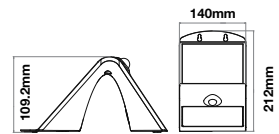

SKU: 8276 - 4000K Day White 3800157627931

Battery:	3.7V Lithium Battery 1200mAh
Lumens:	220lm
No. of LED:	14pcs (Front 12pcs, Back 2 pcs)
Detecting Angle:	120°
Sensing Range:	2 - 6 mtrs

Charging Time:	6-7 hrs Sunlight Charging
IP Rating:	IP65
Material:	ABS+PC
Dimension:	144.5x96x79mm
Working Time:	Min 8 hrs and Max 24 hrs
Box Qty:	20Pcs

Charging Time:	6-7 hrs Sunlight Charging
IP Rating:	IP65
Material:	ABS+PC
Dimension:	144.5x96x79mm
Working Time:	Min 8 hrs and Max 24 hrs
Box Qty:	20Pcs

Solar Wall Light-IP65
3W VT-768

SKU: 7523 - Day+Warm White 3800157619363

Battery:	3.7V Lithium Battery 2000mAh
Lumens:	400lm
No. of LED:	30pcs (Front 28pcs, Back 2 pcs)
Detecting Angle:	120°
Sensing Range:	2 - 6 mtrs

Charging Time:	6-7 hrs Sunlight Charging
IP Rating:	IP65
Material:	ABS+PC
Dimension:	140x212x109.2mm
Working Time:	Min 5-8 hrs and Max 24 hrs
Box Qty:	12Pcs

Detecting Angle: 120°

Sensing Range: 2 - 6 mtrs

Charging Time: 6-7 hrs Sunlight Charging

IP Rating: IP65

Material: ABS+PC

Dimension: 270x221x109.2mm

Working Time: Mode A: 5 hours, Mode B: 2-3 nights Mode C: 3-4 nights