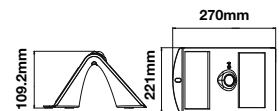

Battery:	3.7V Lithium Battery 4000mAh
Lumens:	800lm
No. of LED:	60pcs (Front 56pcs, Back 4 pcs)
Detecting Angle:	120°
Sensing Range:	2 - 6 mtrs

Charging Time:	6-7 hrs Sunlight Charging
IP Rating:	IP65
Material:	ABS+PC
Dimension:	270x221x109.2mm
Working Time:	Mode A: 5 hours, Mode B: 2-3 nights Mode C: 3-4 nights
Box Qty:	20Pcs