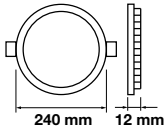

Cutting Size: $\varnothing 220\text{mm}$

Emergency Pack:	Available	PF:	>0.9
Voltage/Frequency:	AC:85-265V,50/60Hz	Beam Angle:	120°
Luminous Flux:	1800lm	Body Type:	Aluminium
LED Type:	SMD	Shape:	Round
CRI:	>80	Dimension:	$\varnothing 240 \times 12\text{mm}$