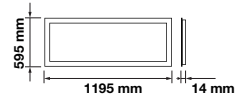

Emergency Pack: **Available**
Voltage/Frequency: **AC:220-240V,50/60Hz**
Luminous Flux: **5400lm**

LED Type: **SMD**
CRI: **>80**
PF: **>0.9**

Beam Angle: **120°**
Body Type: **Aluminium+PMMA**
Shape: **Rectangle**
Dimension: **1195x595x14mm**