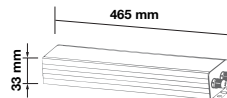

3Hr LED emergency lighting kit, designed to suit a wide range of LED types and circuits. The models have sealed Ni-Cd batteries able to guarantee high efficiency with high temperatures.