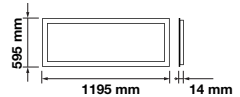

Emergency Pack: **Available**
Voltage/Frequency: **AC:200-240V,50/60Hz**
Luminous Flux: **5400lm**

LED Type: **SMD**
CRI: **>80**
PF: **>0.9**

Beam Angle: **120°**
Body Type: **Aluminium+PMMA+PS**
Shape: **Rectangle**
Dimension: **1195x595x14mm**