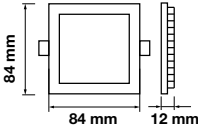

Cutting Size: **74x73mm**

Emergency Pack:	Available	PF:	>0.5
Voltage/Frequency:	AC:85-265V,50/60Hz	Beam Angle:	120°
Luminous Flux:	210lm	Body Type:	Aluminium
LED Type:	SMD	Shape:	Square
CRI:	>80	Dimension:	84x84x12mm