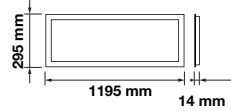

Big Panels-High Lumen-120x30

29w VT-12031

SKU: 6256 - 3000K Warm White 3800157610414
SKU: 6257 - 4000K Day White 3800157610421
SKU: 6258 - 6400K White 3800157610438

Box Qty.
6 Pcs

120+ LUMENS PER WATT
SUPER EFFICIENT

Emergency Pack: Available
Voltage/Frequency: AC:200-240V,50/60Hz
Luminous Flux: 3400lm

LED Type: SMD
CRI: >80
PF: >0.9

Beam Angle: 120°
Body Type: Aluminium+PMMA+PS
Shape: Rectangle
Dimension: 1195x295x14mm