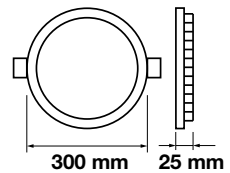

Cutting Size: $\varnothing$ 285mm

Emergency Pack: **Available**
Voltage/Frequency: **AC:85-265V,50/60Hz**
Luminous Flux: **2000lm**

LED Type: **SMD**
CRI: **>80**
PF: **>0.5**

Beam Angle: **120°**
Body Type: **Aluminium+Chrome**
Shape: **Round**
Dimension: **$\varnothing$ 300x25mm**