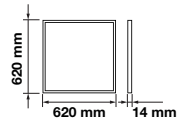

Emergency Pack: Available
Voltage/Frequency: AC:220-240V,50/60Hz
Luminous Flux: 3600lm

LED Type: SMD
CRI: >80
PF: >0.9

Beam Angle: 120°
Body Type: Aluminium+PMMA+PP
Shape: Square
Dimension: 620x620x14mm