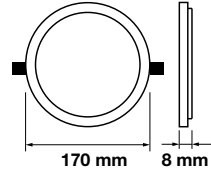

Cutting Size: $\varnothing 155\text{mm}$

Emergency Pack: **Available**
Voltage/Frequency: **AC:85-265V,50/60Hz**
Luminous Flux: **2200lm**

LED Type: **SMD**
CRI: **>80**
PF: **>0.9**

Beam Angle: **120°**
Body Type: **Aluminium**
Shape: **Round**
Dimension: **$\varnothing 170 \times 8\text{mm}$**