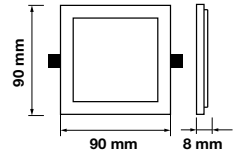

 Box Qty.  
**100 Pcs**

Cutting Size: 75x75mm

Emergency Pack: **Available**  
 Voltage/Frequency: **AC:85-265V,50/60Hz**  
 Luminous Flux: **800lm**

LED Type: **SMD**  
 CRI: **>80**  
 PF: **>0.9**

Beam Angle: **120°**  
 Body Type: **Aluminium**  
 Shape: **Square**  
 Dimension: **90x90x8mm**