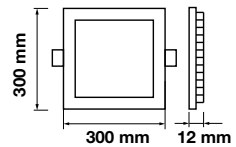

Cutting Size: 285x285mm

Emergency Pack: **Available**
Voltage/Frequency: **AC:85-265V,50/60Hz**
Luminous Flux: **2000lm**

LED Type: **SMD**
CRI: **>80**
PF: **>0.9**

Beam Angle: **120°**
Body Type: **Aluminium**
Shape: **Square**
Dimension: **300x300x12mm**