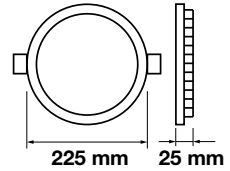

Cutting Size: $\varnothing$ 205mm

Emergency Pack: **Available**
Voltage/Frequency: **AC:85-265V,50/60Hz**
Luminous Flux: **1500lm**

LED Type: **SMD**
CRI: **>80**
PF: **>0.5**

Beam Angle: **120°**
Body Type: **Aluminium+Chrome**
Shape: **Round**
Dimension: **$\varnothing$ 225x25mm**