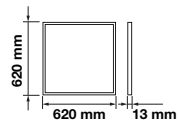

Emergency Pack: **Available**
Voltage/Frequency: **AC:220-240V,50/60Hz**
Luminous Flux: **4320lm**

LED Type: **SMD**
CRI: **>80**
PF: **>0.9**

Beam Angle: **120°**
Body Type: **Aluminium+PMMA+PC**
Shape: **Square**
Dimension: **620x620x13mm**