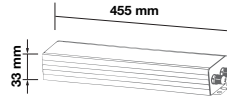

3Hr LED emergency lighting kit, designed to suit a wide range of LED types and circuits. The models have sealed Ni-Cd batteries able to guarantee high efficiency with high temperatures.