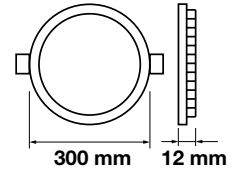

Cutting Size: $\varnothing 280\text{mm}$

Emergency Pack: **Available**
Voltage/Frequency: **AC:85-265V,50/60Hz**
Luminous Flux: **2400lm**

LED Type: **SMD**
CRI: **>80**
PF: **>0.9**

Beam Angle: **120°**
Body Type: **Aluminium**
Shape: **Round**
Dimension: **$\varnothing 300 \times 12\text{mm}$**