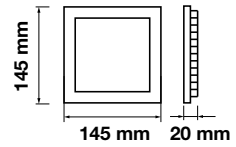

Cutting Size: 125x125mm

Emergency Pack: **Available**
Voltage/Frequency: **AC:85-265V,50/60Hz**
Luminous Flux: **800lm**

LED Type: **SMD**
CRI: **>80**
PF: **>0.9**

Beam Angle: **120°**
Body Type: **Aluminium(PKW)**
Shape: **Square**
Dimension: **145x145x20mm**