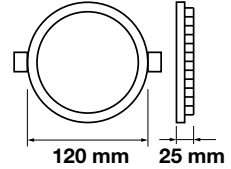

Cutting Size: $\varnothing 105\text{mm}$

Emergency Pack: **Available**
Voltage/Frequency: **AC:85-265V,50/60Hz**
Luminous Flux: **420lm**

LED Type: **SMD**
CRI: **>80**
PF: **>0.5**

Beam Angle: **120°**
Body Type: **Aluminium+Satin Nickel**
Shape: **Round**
Dimension: **$\varnothing 120 \times 25\text{mm}$**