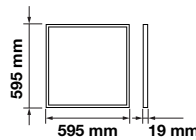

2IN1
RECESSED OR SURFACE

Emergency Pack: **Available**
Voltage/Frequency: **AC:200-240V,50/60Hz**
Luminous Flux: **2880lm**

LED Type: **SMD**
CRI: **>80**
PF: **>0.9**

Beam Angle: **120°**
Body Type: **Iron+PS**
Shape: **Square**
Dimension: **595x595x19mm**