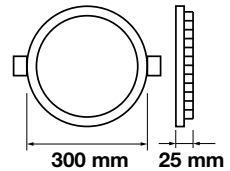

Cutting Size: $\varnothing$ 285mm

Emergency Pack: **Available**
Voltage/Frequency: **AC:85-265V,50/60Hz**
Luminous Flux: **2000lm**

LED Type: **SMD**
CRI: **>80**
PF: **>0.5**

Beam Angle: **120°**
Body Type: **Aluminium+Satin Nickel**
Shape: **Round**
Dimension: **$\varnothing$ 300x25mm**