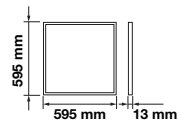

Emergency Pack: Available
Voltage/Frequency: AC:220-240V,50/60Hz
Luminous Flux: 5400lm

LED Type: SMD
CRI: >80
PF: >0.9

Beam Angle: 120°
Body Type: Aluminium+PMMA+PP
Shape: Square
Dimension: 595x595x13mm