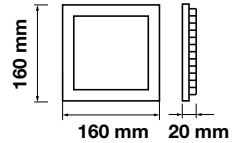

Cutting Size: 140x140mm

Emergency Pack: **Available**  
 Voltage/Frequency: **AC:85-265V,50/60Hz**  
 Luminous Flux: **1500lm**

LED Type: **SMD**  
 CRI: **>80**  
 PF: **>0.9**

Beam Angle: **120°**  
 Body Type: **Aluminium(PKW)**  
 Shape: **Square**  
 Dimension: **160x160x20mm**