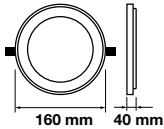

Cutting Size: **Ø120mm**

Emergency Pack:	Available	PF:	>0.9
Voltage/Frequency:	AC:100-240V,50/60Hz	Beam Angle:	120°
Luminous Flux:	840lm	Body Type:	Aluminium+Glass
LED Type:	SMD	Shape:	Round
CRI:	>80	Dimension:	Ø160x40mm