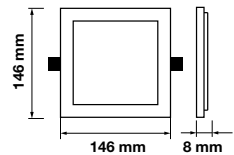

 Box Qty.  
**40 Pcs**

Cutting Size: 130x130mm

Emergency Pack: **Available**  
 Voltage/Frequency: **AC:85-265V,50/60Hz**  
 Luminous Flux: **1500lm**

LED Type: **SMD**  
 CRI: **>80**  
 PF: **>0.9**

Beam Angle: **120°**  
 Body Type: **Aluminium**  
 Shape: **Square**  
 Dimension: **146x146x8mm**