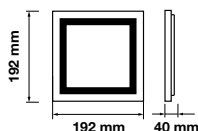

Emergency Pack:	Available	PF:	>0.9
Voltage/Frequency:	AC:85-265V,50/60Hz	Beam Angle:	120°
Luminous Flux:	1500lm	Body Type:	Aluminium
LED Type:	SMD	Shape:	Square
CRI:	>80	Dimension:	192x192x40mm