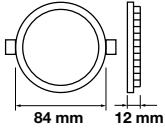

Cutting Size: $\varnothing 73\text{mm}$

Emergency Pack:	Available	PF:	>0.5
Voltage/Frequency:	AC:85-265V,50/60Hz	Beam Angle:	120°
Luminous Flux:	210lm	Body Type:	Aluminium
LED Type:	SMD	Shape:	Round
CRI:	>80	Dimension:	$\varnothing 84 \times 12\text{mm}$