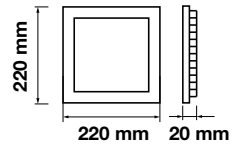

Beam Angle: **120°**  
 Body Type: **Aluminium(PKW)**  
 Shape: **Round**  
 Dimension: **Ø180x20mm**

SG Series-Square

22W VT-2200 SQ

SKU: 4830 - 6400K White

3800230622648

Box Qty.  
20 Pcs

Cutting Size: 195x195mm