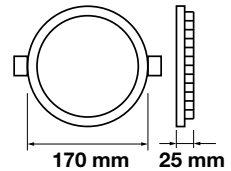

Cutting Size: $\varnothing 155\text{mm}$

Emergency Pack: **Available**
Voltage/Frequency: **AC:85-265V,50/60Hz**
Luminous Flux: **1000lm**

LED Type: **SMD**
CRI: **>80**
PF: **>0.5**

Beam Angle: **120°**
Body Type: **Aluminium+Satin Nickel**
Shape: **Round**
Dimension: **$\varnothing 170 \times 25\text{mm}$**