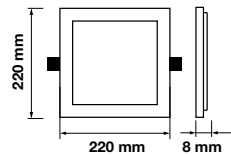

Cutting Size: 195x195mm

Emergency Pack: **Available**
Voltage/Frequency: **AC:85-265V,50/60Hz**
Luminous Flux: **2900lm**

LED Type: **SMD**
CRI: **>80**
PF: **>0.9**

Beam Angle: **120°**
Body Type: **Aluminium**
Shape: **Square**
Dimension: **220x220x8mm**