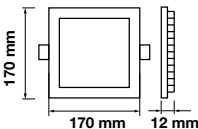

Cutting Size: **155x155mm**

Emergency Pack:	Available	PF:	>0.6
Voltage/Frequency:	AC:85-265V,50/60Hz	Beam Angle:	120°
Luminous Flux:	1000lm	Body Type:	Aluminium
LED Type:	SMD	Shape:	Square
CRI:	>80	Dimension:	170x170x12mm