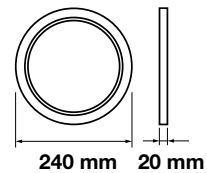

Cutting Size: Ø220mm

Emergency Pack: Available
Voltage/Frequency: AC:85-265V,50/60Hz
Luminous Flux: 2200lm

LED Type: SMD
CRI: >80
PF: >0.9

Beam Angle: 120°
Body Type: Aluminium(PKW)
Shape: Round
Dimension: Ø240x20mm