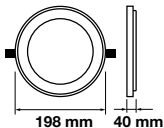

Cutting Size: **Ø145mm**

Emergency Pack:	Available	PF:	>0.9
Voltage/Frequency:	AC:100-240V,50/60Hz	Beam Angle:	120°
Luminous Flux:	1260lm	Body Type:	Aluminium+Glass
LED Type:	SMD	Shape:	Round
CRI:	>80	Dimension:	Ø198x40mm