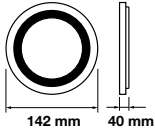

Emergency Pack:	Available	PF:	>0.9
Voltage/Frequency:	AC:85-265V,50/60Hz	Beam Angle:	120°
Luminous Flux:	800lm	Body Type:	Aluminium
LED Type:	SMD	Shape:	Round
CRI:	>80	Dimension:	142x40mm