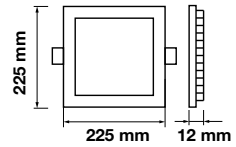

Cutting Size: 205x205mm

Emergency Pack: **Available**
Voltage/Frequency: **AC:85-265V,50/60Hz**
Luminous Flux: **1500lm**

LED Type: **SMD**
CRI: **>80**
PF: **>0.6**

Beam Angle: **120°**
Body Type: **Aluminium**
Shape: **Square**
Dimension: **225x225x12mm**