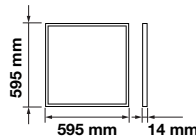

Emergency Pack:	Available	LED Type:	SMD	Beam Angle:	120°
Voltage/Frequency:	AC:220-240V,50/60Hz	CRI:	>80	Body Type:	Aluminium+PMMA
Luminous Flux:	3600lm	PF:	>0.9	Shape:	Square
				Dimension:	595x595x14mm