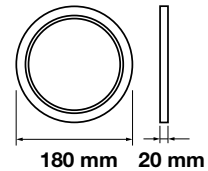

Cutting Size: Ø160mm

Emergency Pack: **Available**
Voltage/Frequency: **AC:85-265V,50/60Hz**
Luminous Flux: **1500lm**

LED Type: **SMD**
CRI: **>80**
PF: **>0.9**

Beam Angle: **120°**
Body Type: **Aluminium(PKW)**
Shape: **Round**
Dimension: **Ø180x20mm**