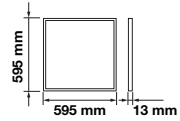

Emergency Pack: Available  
 Voltage/Frequency: AC:220-240V,50/60Hz  
 Luminous Flux: 3600lm

LED Type: SMD  
 CRI: >80  
 PF: >0.9

Beam Angle: 120°  
 Body Type: Aluminium+PMMA+PP  
 Shape: Square  
 Dimension: 620x620x14mm

**SUPER EFFICIENT**

Emergency Pack: Available  
 Voltage/Frequency: AC:220-240V,50/60Hz  
 Luminous Flux: 3600lm

LED Type: SMD  
 CRI: >80  
 PF: >0.9

Beam Angle: 120°  
 Body Type: Aluminium+PMMA+PC  
 Shape: Square  
 Dimension: 595x595x13mm