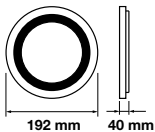

Emergency Pack:	Available	PF:	>0.9
Voltage/Frequency:	AC:85-265V,50/60Hz	Beam Angle:	120°
Luminous Flux:	1500lm	Body Type:	Aluminium
LED Type:	SMD	Shape:	Round
CRI:	>80	Dimension:	192x40mm