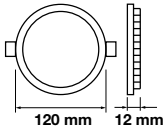

Cutting Size: $\varnothing 110\text{mm}$

Emergency Pack:	Available	PF:	>0.5
Voltage/Frequency:	AC:85-265V,50/60Hz	Beam Angle:	120°
Luminous Flux:	420lm	Body Type:	Aluminium
LED Type:	SMD	Shape:	Round
CRI:	>80	Dimension:	$\varnothing 120 \times 12\text{mm}$