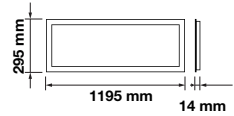

Emergency Pack: **Available**
Voltage/Frequency: **AC:220-240V,50/60Hz**
Luminous Flux: **3600lm**

LED Type: **SMD**
CRI: **>80**
PF: **>0.9**

Beam Angle: **120°**
Body Type: **Aluminium+PMMA+PS**
Shape: **Rectangle**
Dimension: **1195x295x14mm**