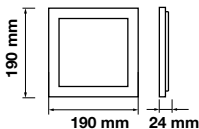

Emergency Pack:	Available	PF:	>0.9
Voltage/Frequency:	AC:85-265V,50/60Hz	Beam Angle:	120°
Luminous Flux:	1440lm	Body Type:	Aluminium
LED Type:	SMD	Shape:	Square
CRI:	>80	Dimension:	190x190x24mm