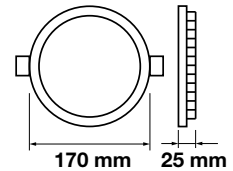

Cutting Size: $\varnothing 155\text{mm}$

Emergency Pack: **Available**
Voltage/Frequency: **AC:85-265V,50/60Hz**
Luminous Flux: **1000lm**

LED Type: **SMD**
CRI: **>80**
PF: **>0.5**

Beam Angle: **120°**
Body Type: **Aluminium+Chrome**
Shape: **Round**
Dimension: **$\varnothing 170 \times 25\text{mm}$**