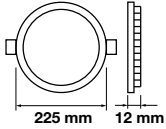

Cutting Size: $\varnothing 210\text{mm}$

Emergency Pack:	Available	PF:	>0.6
Voltage/Frequency:	AC:85-265V,50/60Hz	Beam Angle:	120°
Luminous Flux:	1500lm	Body Type:	Aluminium
LED Type:	SMD	Shape:	Round
CRI:	>80	Dimension:	$\varnothing 225 \times 12\text{mm}$