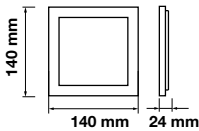

Emergency Pack:	Available	PF:	>0.9
Voltage/Frequency:	AC:85-265V,50/60Hz	Beam Angle:	120°
Luminous Flux:	900lm	Body Type:	Aluminium
LED Type:	SMD	Shape:	Square
CRI:	>80	Dimension:	140x140x24mm