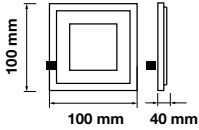

Cutting Size: **75x75mm**

Emergency Pack:	Available	PF:	>0.9
Voltage/Frequency:	AC:100-240V,50/60Hz	Beam Angle:	120°
Luminous Flux:	420lm	Body Type:	Aluminium+Glass
LED Type:	SMD	Shape:	Square
CRI:	>80	Dimension:	100x100x40mm