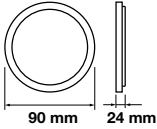

Emergency Pack:	Available	PF:	>0.9
Voltage/Frequency:	AC:85-265V,50/60Hz	Beam Angle:	120°
Luminous Flux:	420lm	Body Type:	Aluminium
LED Type:	SMD	Shape:	Round
CRI:	>80	Dimension:	Ø90x24mm