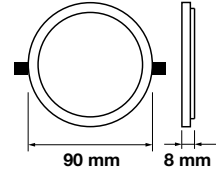

Cutting Size: $\varnothing 75\text{mm}$

Emergency Pack: **Available**
Voltage/Frequency: **AC:85-265V,50/60Hz**
Luminous Flux: **800lm**

LED Type: **SMD**
CRI: **>80**
PF: **>0.9**

Beam Angle: **120°**
Body Type: **Aluminium**
Shape: **Round**
Dimension: **$\varnothing 90 \times 8\text{mm}$**