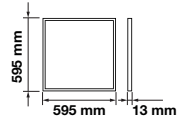

Emergency Pack: **Available**
Voltage/Frequency: **AC:220-240V,50/60Hz**
Luminous Flux: **4320lm**

LED Type: **SMD**
CRI: **>80**
PF: **>0.9**

Beam Angle: **120°**
Body Type: **Aluminium+PMMA+PC**
Shape: **Square**
Dimension: **595x595x13mm**