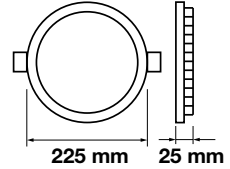

Cutting Size: $\varnothing$ 205mm

Emergency Pack: **Available**
Voltage/Frequency: **AC:85-265V,50/60Hz**
Luminous Flux: **1500lm**

LED Type: **SMD**
CRI: **>80**
PF: **>0.5**

Beam Angle: **120°**
Body Type: **Aluminium+Satin Nickel**
Shape: **Round**
Dimension: **$\varnothing$ 225x25mm**