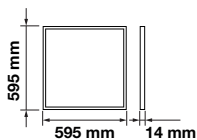

Emergency Pack: **Available**
Voltage/Frequency: **AC:220-240V,50/60Hz**
Luminous Flux: **3600lm**

LED Type: **SMD**
CRI: **>80**
PF: **>0.9**

Beam Angle: **120°**
Body Type: **Aluminium+PMMA+PP**
Shape: **Square**
Dimension: **595x595x14mm**