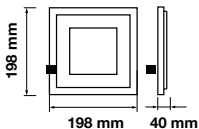

Cutting Size: **145x145mm**

Emergency Pack:	Available	PF:	>0.9
Voltage/Frequency:	AC:100-240V,50/60Hz	Beam Angle:	120°
Luminous Flux:	1260lm	Body Type:	Aluminium+Glass
LED Type:	SMD	Shape:	Square
CRI:	>80	Dimension:	198x198x40mm