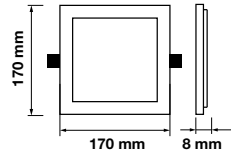

Cutting Size: 155x155mm

Emergency Pack: **Available**
Voltage/Frequency: **AC:85-265V,50/60Hz**
Luminous Flux: **2200lm**

LED Type: **SMD**
CRI: **>80**
PF: **>0.9**

Beam Angle: **120°**
Body Type: **Aluminium**
Shape: **Square**
Dimension: **170x170x8mm**