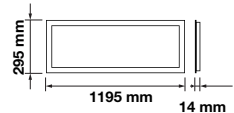

Emergency Pack: **Available**
Voltage/Frequency: **AC:220-240V,50/60Hz**
Luminous Flux: **3600lm**

LED Type: **SMD**
CRI: **>80**
PF: **>0.9**

Beam Angle: **120°**
Body Type: **Aluminium+PMMA+PS**
Shape: **Rectangle**
Dimension: **1195x295x14mm**