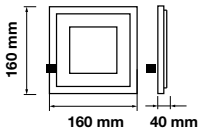

Cutting Size: **120x120mm**

Emergency Pack:	Available	PF:	>0.9
Voltage/Frequency:	AC:100-240V,50/60Hz	Beam Angle:	120°
Luminous Flux:	840lm	Body Type:	Aluminium+Glass
LED Type:	SMD	Shape:	Square
CRI:	>80	Dimension:	160x160x40mm