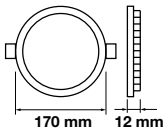

Cutting Size: $\varnothing 155\text{mm}$

Emergency Pack:	Available	PF:	>0.6
Voltage/Frequency:	AC:85-265V,50/60Hz	Beam Angle:	120°
Luminous Flux:	1000lm	Body Type:	Aluminium
LED Type:	SMD	Shape:	Round
CRI:	>80	Dimension:	$\varnothing 170 \times 12\text{mm}$