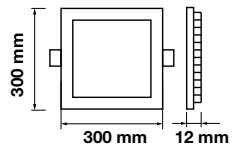

Cutting Size: **280x280mm**

Emergency Pack: **Available**
Voltage/Frequency: **AC:85-265V,50/60Hz**
Luminous Flux: **2400lm**

LED Type: **SMD**
CRI: **>80**
PF: **>0.9**

Beam Angle: **120°**
Body Type: **Aluminium**
Shape: **Square**
Dimension: **300x300x12mm**