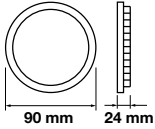

Emergency Pack:	Available	PF:	>0.5
Voltage/Frequency:	AC:85-265V,50/60Hz	Beam Angle:	120°
Luminous Flux:	420lm	Body Type:	Aluminium+Chrome
LED Type:	SMD	Shape:	Round
CRI:	>80	Dimension:	Ø90x24mm