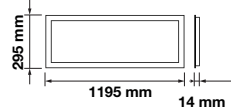

Big Panel-High Lumen-120x30

45w VT-12046

SKU: 6384 - 4000K Day White 3800157624770
SKU: 6385 - 6000K White 3800157624787

Box Qty.
6 Pcs

120+ LUMENS PER WATT
SUPER EFFICIENT