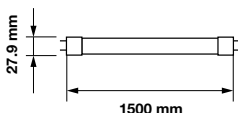

Voltage/Frequency	LED Type	Beam Angle	Body Type	Dimension	Life span	Box Qty.
AC:220-240V,50Hz	SMD	160°	Plastic	1200x27.9mm	30,000 Hours	25

**120+** LUMENS  
PER WATT

**SUPER EFFICIENT**

G13-T8 -Nano Plastic Tube-150CM