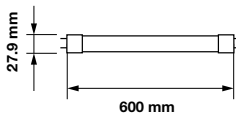

Live . Light . Life

www.vtacexports.com | www.v-tac.eu

V-TAC®

INNOVATIVE LED LIGHTING