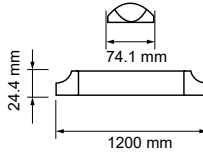

V-TAC®

INNOVATIVE LED LIGHTING

Live . Light . Life
www.vtacexports.com | www.v-tac.eu

Prismatic Fittings

40W VT-8-40

SKU: 665 - 3000K Warm White
SKU: 666 - 4000K Day White
SKU: 667 - 6400K White

3800157632201
3800157632218
3800157632225

4800 Lumens |
>80 CRI |
>0.9 PF |
<1s Instant Start |
15000 On/Off |
0.84kg Weight

Voltage/Frequency	LED Type	Beam Angle	Body Type	Dimension	Life span	Box Qty.
AC:220-240V,50Hz	SMD	110°	Plastic	1200x74.1x24.4mm	30,000 Hours	10