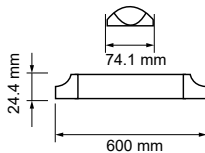

Prismatic Fittings

20W VT-8-20

SKU: 662 - 3000K Warm White 3800157632171
SKU: 663 - 4000K Day White 3800157632188
SKU: 664 - 6400K White 3800157632195

2400 Lumens |
>80 CRI |
>0.5 PF |
<1s Instant Start |
15000 On/Off |
0.42kg Weight

Voltage/Frequency	LED Type	Beam Angle	Body Type	Dimension	Life span	Box Qty.
AC:220-240V,50Hz	SMD	110°	Plastic	600x74.1x24.4mm	30,000 Hours	10