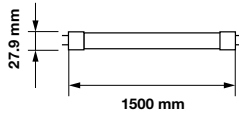

V-TAC®

INNOVATIVE LED LIGHTING

Live . Light . Life
www.vtacexports.com | www.v-tac.eu