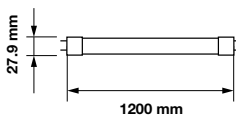

**0.1264kg**

Weight

Voltage/Frequency	LED Type	Beam Angle	Body Type	Dimension	Life span	Box Qty.
AC:220-240V,50Hz	SMD	160°	Plastic	600x279mm	30,000 Hours	25