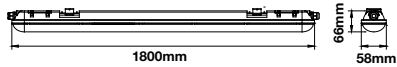

Waterproof Fittings
60W VT-180

SKU: 680 - 4000K Day White
SKU: 681 - 6400K White

3800157634731
3800157634748

- **5400**
  Lumens
- **>80**
  CRI
- **>0.9**
  PF
- **15000**
  On/Off

Voltage/Frequency	LED Type	Beam Angle	Body Type	Dimension	Life span	Box Qty.
AC:220-240V,50Hz	SMD	110°	Plastic	1800x66x58mm	30,000 Hours	9