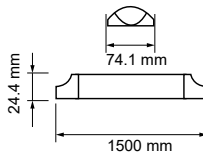

Prismatic Fittings

50W VT-8-50

SKU: 668 - 4000K Day White
SKU: 669 - 6400K White

3800157632232
3800157632249

6000 Lumens |
>80 CRI |
>0.9 PF |
<1s Instant Start |
15000 On/Off |
1kg Weight

Voltage/Frequency	LED Type	Beam Angle	Body Type	Dimension	Life span	Box Qty.
AC:220-240V,50Hz	SMD	110°	Plastic	1500x74.1x24.4mm	30,000 Hours	10