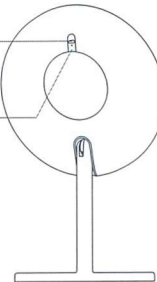

LED Rechargeable Mirror Light

Instruction Manual

PRODUCT FEATURES

HIGH DEFINITION MIRROR

For general use or precision work, this high definition mirror allows you to not miss a spot.

NATURAL LIGHTING

Base

3X MAGNIFICATION

The 3x magnification large mirror is good for everyday use, but great for close-ups and precision so you don't ever miss a spot. A small, detachable mirror magnetically attaches itself to the larger mirror. It's portable for your handbag.

MICRO USB PORT

For easy charging using the USB cable.

WARNING LIGHT

The flashing light reminds you when the battery is low, so you can charge it up for future use.

ADAPTER AND USB CABLE

Rechargeable with a USB cable – simply plug it into a wall charger, laptop or a power bank.

DETACHABLE MIRROR AND STAND

Instructions:

- To insert, simply place the mirror on the stand and twist to secure it down. Don't overexert force when placing it down in case of damage.
- To remove, simply hold on the mirror, twist and pull it up. Don't overexert force when pulling in case of damage.

ONE-TOUCH SWITCH AND LIGHTING ADJUSTMENTS

Instructions:

- To switch on/off, simply push on the button once below the mirror.
- After mirror is switched on, to adjust the lighting, simply push on the button once to select between low, medium or high intensity.

CHARGING MANUAL

Instructions:

- Please use the USB cable and plug it to the micro USB port behind the large mirror. There will be a light indicator – red means the mirror is charging; green means the mirror is fully charged.
- The mirror requires up to five hours to charge fully. After charging, the mirror can last up to 12 hours on low lighting mode or 30 days of use, before its next charge.

USB PORT OPENING

Full charge takes five hours.

PLEASE USE PRODUCT USB CABLE ONLY

BATTERY CAUTION