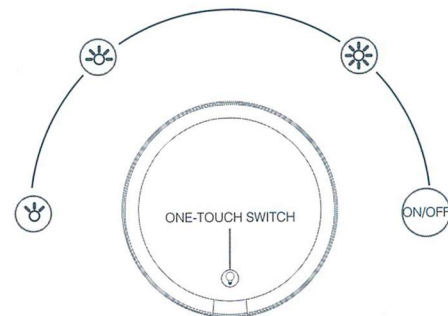

ONE-TOUCH SWITCH AND LIGHTING ADJUSTMENTS

Instructions:

- To switch on/off, simply push on the button once below the mirror.
- After mirror is switched on, to adjust the lighting, simply push on the button once to select between low, medium or high intensity.