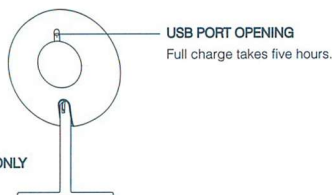

CHARGING MANUAL

Instructions:

- Please use the USB cable and plug it to the micro USB port behind the large mirror. There will be a light indicator – red means the mirror is charging; green means the mirror is fully charged.
- The mirror requires up to five hours to charge fully. After charging, the mirror can last up to 12 hours on low lighting mode or 30 days of use, before its next charge.