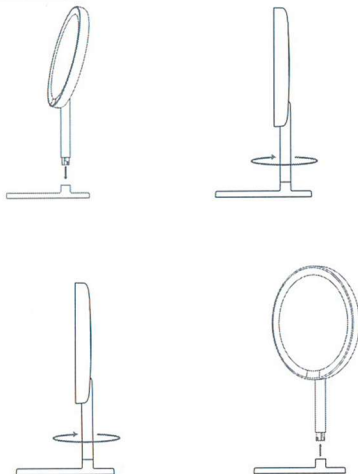

LED Rechargeable Mirror Light

Instruction Manual

PRODUCT FEATURES

HIGH DEFINITION MIRROR

For general use or precision work, this high definition mirror allows you to not miss a spot.

NATURAL LIGHTING

Base

3X MAGNIFICATION

The 3x magnification large mirror is good for everyday use, but great for close-ups and precision so you don't ever miss a spot. A small, detachable mirror magnetically attaches itself to the larger mirror. It's portable for your handbag.

MICRO USB PORT

For easy charging using the USB cable.

WARNING LIGHT

The flashing light reminds you when the battery is low, so you can charge it up for future use.

ADAPTER AND USB CABLE

Rechargeable with a USB cable – simply plug it into a wall charger, laptop or a power bank.

DETACHABLE MIRROR AND STAND

Instructions:

- To insert, simply place the mirror on the stand and twist to secure it down. Don't overexert force when placing it down in case of damage.
- To remove, simply hold on the mirror, twist and pull it up. Don't overexert force when pulling in case of damage.