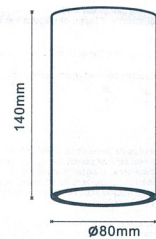

INSTALLATION INSTRUCTION

SPOTLIGHT FITTING

VT-882

SKU8588, SKU8589, SKU8590, SKU8591, SKU8592

TECHNICAL DATA:

SKU No.	SKU8588, SKU8589, SKU8590, SKU8591, SKU8592
Unit Color	White, Black, Chrome, Gold, Rose Gold
Holder	GU10
Protection Rating	IP20
Unit size	Ø80x140mm