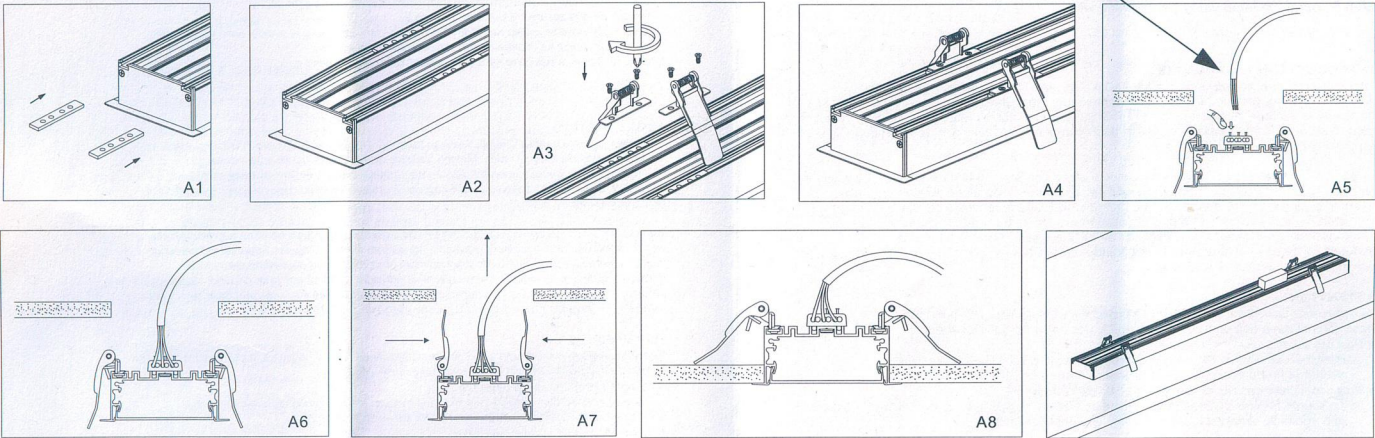

V-TAC[®]

INNOVATIVE LED LIGHTING

INSTALLATION DIAGRAM:

MAIN POWER (AC)
 L= BROWN = LIVE
 N= BLUE = NEUTRAL
 ⊕= YELLOW-GREEN = EARTH

1. SINGLE INSTALLATION

2. LINKABLE INSTALLATION