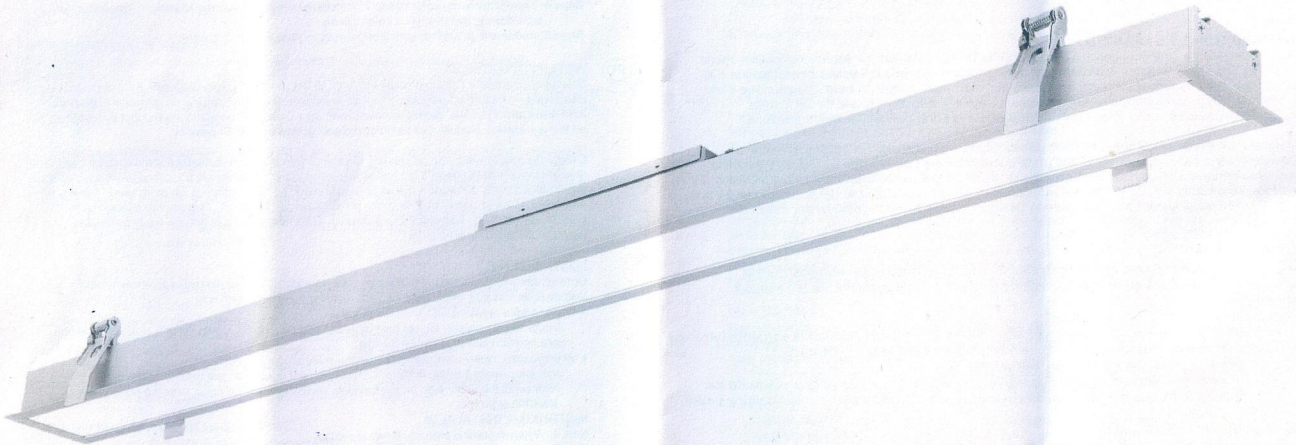

WEEE Number: 80133970

INSTALLATION INSTRUCTION
RECESSED LINEAR LIGHTS
VT-7-42

TECHNICAL DATA:

* **5** **V-TAC[®]** **PRO**
— YEAR —
WARRANTY

SKU	POWER(W)	COLORTEMPERATURE(K)	LUMINOUS(lm)	BODYCOLOR	IP	INPUTPOWER	LIFEHOURS(Hrs)	DIMENSION(mm)
382	40W	4000K	4000Lumens	WHITE	IP20	AC:200-240V.50/60Hz	30,000Hours	1210x90x60mm

V-TAC[®]

INNOVATIVE LED LIGHTING

INSTALLATION DIAGRAM:

MAIN POWER (AC)
 L= BROWN = LIVE
 N= BLUE = NEUTRAL
 ⊕= YELLOW-GREEN = EARTH

1. SINGLE INSTALLATION

2. LINKABLE INSTALLATION