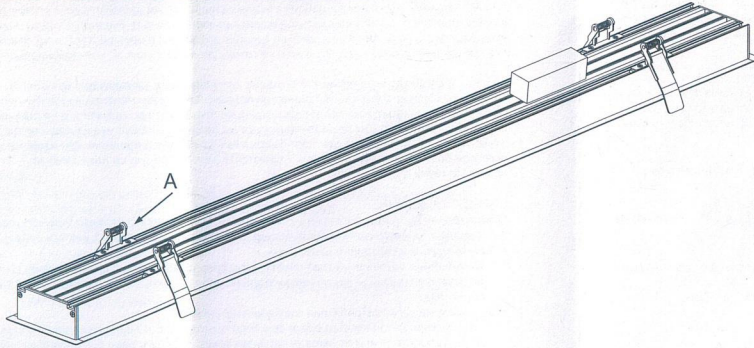

WEEE Number: 80133970

INSTALLATION INSTRUCTION
RECESSED LINEAR LIGHTS
VT-7-42

TECHNICAL DATA:

* **5** **V-TAC[®]** **PRO**
— YEAR —
WARRANTY

SKU	POWER(W)	COLORTEMPERATURE(K)	LUMINOUS(lm)	BODYCOLOR	IP	INPUTPOWER	LIFEHOURS(Hrs)	DIMENSION(mm)
382	40W	4000K	4000Lumens	WHITE	IP20	AC:200-240V.50/60Hz	30,000Hours	1210x90x60mm

V-TAC[®]

INNOVATIVE LED LIGHTING

INSTALLATION DIAGRAM:

MAIN POWER (AC)
 L= BROWN = LIVE
 N= BLUE = NEUTRAL
 ⊕= YELLOW-GREEN = EARTH

1. SINGLE INSTALLATION

2. LINKABLE INSTALLATION