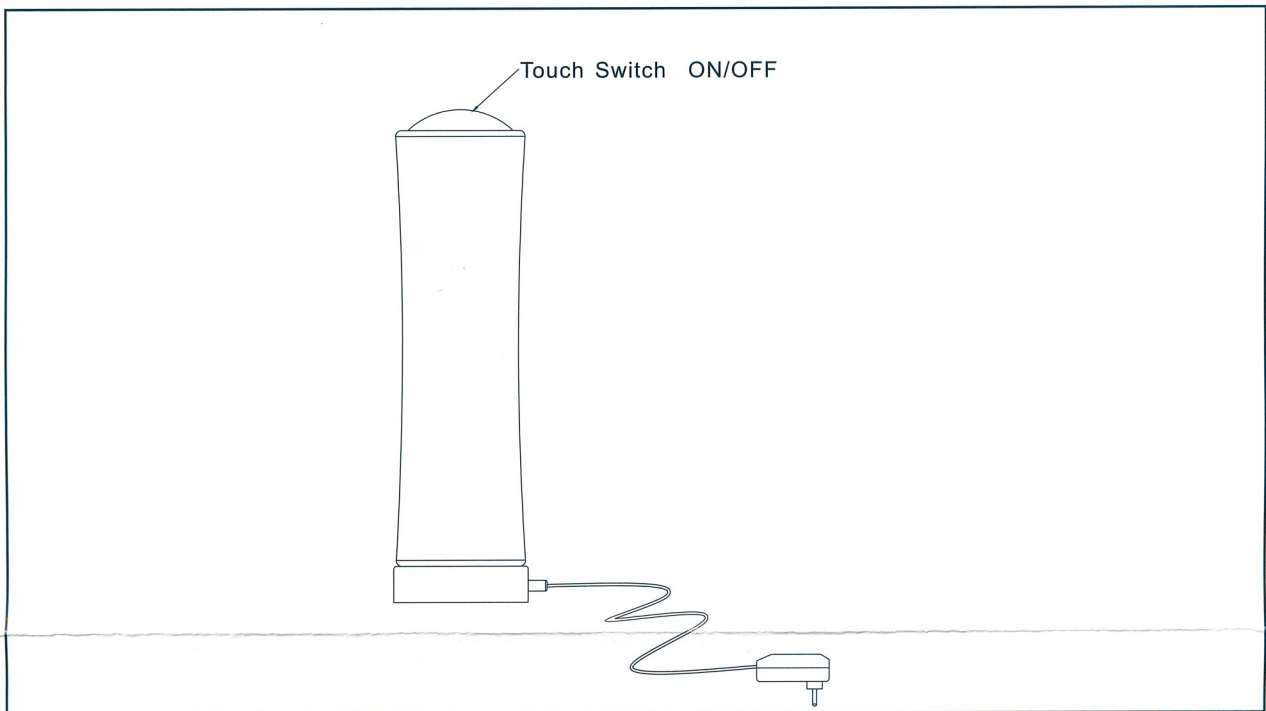

INNOVATIVE LED LIGHTING

INSTRUCTION MANUAL

MODEL:VT-7026

TECHNICAL PARAMETERS

- * Traic Dimming
- * AC Voltage: AC 220-240V. 50/60Hz
- * Material: Aluminum + PC lamp body
- * Protection Rating: IP20 (for Indoor use only)