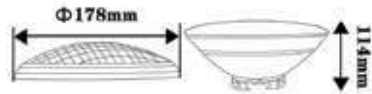

new!

Pool Lights-PAR56

12w VT-1262

Box Qty.
12 Pcs

SKU: 7560 - 3000K Warm White
SKU: 7559 - 6500K White
SKU: 7561 - Blue

3800157633826
3800157633819
3800157633833

IP68
RATING

Commercial Type: PAR56
Voltage/Frequency: AC/DC:12V,50Hz
Luminous Flux: 1200lm
Beam Angle: 120°
CRI: >80
IP Rating: IP68
Body Type: Glass
Dimension: 178x114mm
Cutting Size: 275x145mm