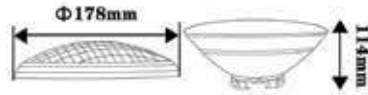

Commercial Type: PAR56
Voltage/Frequency: AC/DC:12V,50Hz
Luminous Flux: 800lm
Beam Angle: 120°
CRI: >80
IP Rating: IP68
Body Type: Glass
Dimension: 178x114mm
Cutting Size: 275x145mm

new!

Pool Lights-PAR56-RGB