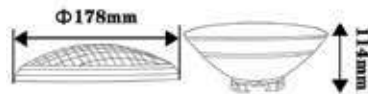

IP68
RATING

Commercial Type: PAR56
Voltage/Frequency: AC/DC:12V,50Hz
Luminous Flux: 800lm
Beam Angle: 120°
CRI: >80
IP Rating: IP68
Body Type: Glass
Dimension: 178x114mm
Cutting Size: 275x145mm