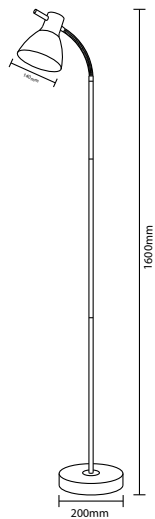

Floor Lamp-E27

VT-7600-SB

Box Qty.
4 Pcs

SKU: 3703 3800157610766

Max. Watts: **60W**
Body Type: **Metal With Sand Finish**
Holder: **E27**
Color: **Sand Black+Satin Nickel**
Dimension: **140x200x1600mm**