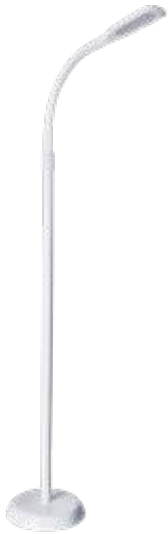

#### VT-7600-SB

 Box Qty.  
**4 Pcs**

SKU: 3703 3800157610766

Max. Watts: **60W**  
 Body Type: **Metal With Sand Finish**  
 Holder: **E27**  
 Color: **Sand Black+Satin Nickel**  
 Dimension: **140x200x1600mm**

### Floor Lamp-E27

#### VT-7600-SW

 Box Qty.  
**4 Pcs**

SKU: 3704 3800157610773

Max. Watts: **60W**  
 Body Type: **Metal With Sand Finish**  
 Holder: **E27**  
 Color: **Sand White+Satin Nickel**  
 Dimension: **140x200x1600mm**