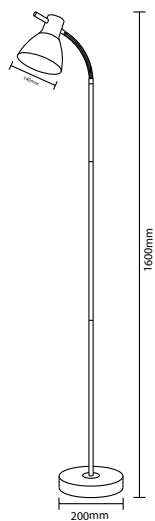

Floor Lamp-E27

VT-7600-SW

Box Qty.
4 Pcs

SKU: 3704 3800157610773

Max. Watts: **60W**
Body Type: **Metal With Sand Finish**
Holder: **E27**
Color: **Sand White+Satin Nickel**
Dimension: **140x200x1600mm**