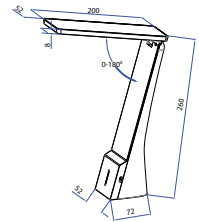

Table Lamps-Black

4W VT-1014-B

Box Qty. 25 Pcs

SKU: 8500 - 3 IN 1 3800157617215

Rechargeable

Voltage/Frequency:	AC:100-240V,50/60Hz	Beam Angle:	120°
Luminous Flux:	120lm	Color:	Black
CRI:	>80	Body Type:	ABS+PC+Aluminium
PF:	>0.45	Dimension:	200x50x263mm