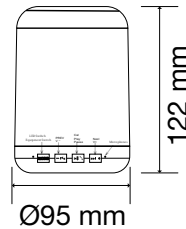

Voltage/Frequency:	AC:100-240V,50/60Hz	CRI:	>70
Luminous Flux:	110lm	PF:	>0.6
Working Time:	2-3 Hours(Min) 15-20 Hours(Max)	Beam Angle:	360°
Battery Type:	Lithium Battery - 1500mAh	Color:	White
Charging Time:	2-3 Hours	Body Type:	ABS
USB Output	5V, 2A	Dimension:	Ø95x122mm