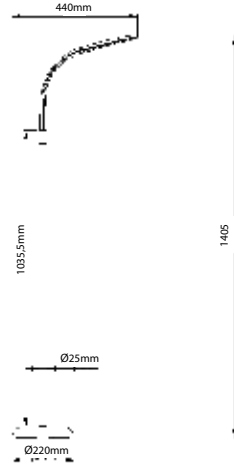

Floor Lamp

7W **VT-7700-W**

Box Qty.  
**3 Pcs**

SKU: 8507 - 4000K Day White 3800157620406

Built In **LED**

Voltage/Frequency: AC:100-240V,50/60Hz  
 Luminous Flux: 420lm  
 CRI: >80  
 PF: >0.5  
 Beam Angle: 120°  
 Color: White  
 Body Type: ABS+Metal  
 Dimension: Ø220x440x1405mm