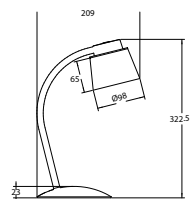

Voltage/Frequency:	AC:100-240V,50/60Hz	Beam Angle:	90°
Luminous Flux:	360lm	Color:	White
CRI:	>80	Body Type:	ABS+Metal
PF:	>0.45	Dimension:	210x136x32mm