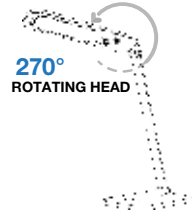

7W VT-1009D-W

Box Qty. 9 Pcs

SKU: 7039 - 3 IN 1 3800157605281

Voltage/Frequency:	AC:100-240V,50/60Hz	Beam Angle:	120°
Luminous Flux:	650lux	Color:	White
CRI:	>80	Body Type:	ABS+Aluminium
PF:	>0.45	Dimension:	240x396x180mm