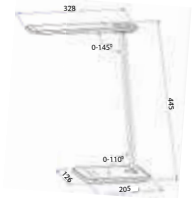

Table Lamps-3 In 1-Dimmable

10W VT-1010D

Box Qty. 12 Pcs

SKU: 7033 - 3 IN 1 3800157603829

Voltage/Frequency:	AC:100-240V,50/60Hz	Beam Angle:	120°
Luminous Flux:	700lm	Color:	White+Silver
CRI:	>80	Body Type:	ABS+Aluminium
PF:	>0.45	Dimension:	328x445x205mm