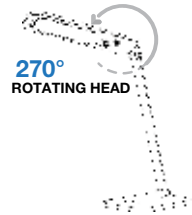

Table Lamps-3 In 1-Dimmable

7W VT-1009D-B

Box Qty. 9 Pcs

SKU: 7040 - 3 IN 1 3800157605298

Voltage/Frequency:	AC:100-240V,50/60Hz	Beam Angle:	120°
Luminous Flux:	650lux	Color:	Black+White
CRI:	>80	Body Type:	ABS+Aluminium
PF:	>0.45	Dimension:	240x396x180mm