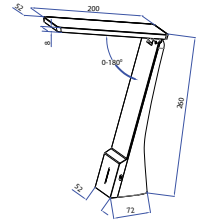

Table Lamps-Black

4W VT-1014-B

Box Qty. 25 Pcs

SKU: 8500 - 3 IN 1 3800157617215

Rechargeable

Voltage/Frequency:	AC:100-240V,50/60Hz	Beam Angle:	120°
Luminous Flux:	120lm	Color:	Black
CRI:	>80	Body Type:	ABS+PC+Aluminium
PF:	>0.45	Dimension:	200x50x263mm