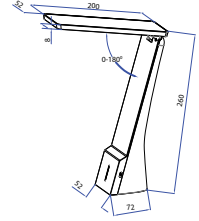

Table Lamps-White+Silver

4W VT-1014-S

Box Qty. 25 Pcs

SKU: 7098 - 3 IN 1 3800157616980

Rechargeable

Voltage/Frequency:	AC:100-240V,50/60Hz	Beam Angle:	120°
Luminous Flux:	120lm	Color:	White+Silver
CRI:	>80	Body Type:	ABS+PC+Aluminium
PF:	>0.45	Dimension:	200x50x263mm