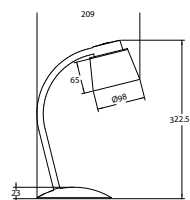

Voltage/Frequency:	AC:100-240V,50/60Hz	Beam Angle:	90°
Luminous Flux:	360lm	Color:	Black
CRI:	>80	Body Type:	ABS+Metal
PF:	>0.45	Dimension:	210x136x32mm