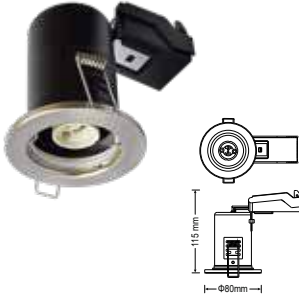

Fire Rated Downlight With White Bezel

10w VT-7710

Box Qty.
40 Pcs

SKU: 1424 - 3 IN 1 3800157633109

Voltage/Frequency: AC:220-240V,50Hz
 Lumens: 850lm
 LED Type: COB
 Body Type: Aluminium
 Beam Angle: 38°
 Life Span: 30,000 Hours
 Unit Size: Ø83x57mm
 IP Rating: IP65

90 MIN
Fire Rated

Twist & Lock

new!

Fire Rated Fitting-GU10

VT-7011

Box Qty.
50 Pcs

SKU: 3133 EAN: 3800157632645

Base: GU10
Material: Steel+Die Cast Aluminum
Shape: Round
Color of Fxture: Chrome
Dimension: Ø80x105mm
Cutting Size: Ø65mm
IP Rating: IP20

90 MIN
Fire Rated

Twist & Lock

Fire Rated Fitting-GU10

VT-701-SN

 Box Qty.
50 Pcs

SKU: 3680

EAN: 3800157626859

Base	GU10
Material:	Steel
Shape:	Round
Color of Fixture:	Satin Nickel
Dimension:	Ø80mmx115mm
Cutting Size:	65mm
IP Rating:	IP20

Fire Rated Fitting-GU10

VT-701-W

 Box Qty.
50 Pcs

SKU: 3681

EAN: 3800157626866

Base	GU10
Material:	Steel
Shape:	Round
Color of Fixture:	White
Dimension:	Ø80mmx115mm
Cutting Size:	65mm
IP Rating:	IP20

Fire Rated Fitting-GU10