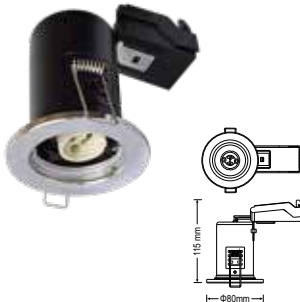

Fire Rated Fitting-GU10

VT-701-CH

Box Qty.
50 Pcs

SKU: 3682

EAN: 3800157626873

Base	GU10
Material:	Steel
Shape:	Round
Color of Fixture:	Chrome
Dimension:	Ø80mmx115mm
Cutting Size:	65mm
IP Rating:	IP20