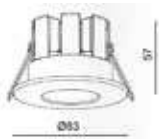

Voltage/Frequency: AC:220-240V,50Hz
Lumens: 850lm
LED Type: COB
Body Type: Aluminium
Beam Angle: 38°
Life Span: 30,000 Hours
Unit Size: Ø83x57mm
IP Rating: IP65