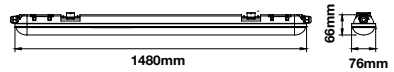

Voltage/Frequency:	AC:200-240V,50/60Hz	Beam Angle:	120°	On/Off:	>10,000
Luminous Flux:	3920lm	Body Type:	Plastic	Life span:	20,000 Hours
CRI:	>70	IP Rating:	IP65	Gross weight:	1.86 kg
PF:	>0.7	LED Type:	SMD	Dimension:	1480x76x66mm