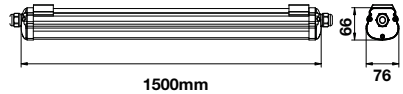

**Waterproof
Emergency Kit**

Charging Time: 24 Hours
Emergency Operation Time: 3 Hours
Emergency Switch on time: <1 Second

Voltage/Frequency:	AC:220-240V,50/60Hz	PF:	>0.9	O/P Emmergency:	7W Max
Battery Type:	9.6V 2200mAh Ni-Cd	Beam Angle:	120°	Ambient Temp:	50 max
Luminous Flux:	3920lm	Body Type:	ABS+PC	Gross weight:	2.35 kg
LED Type:	SMD	IP Rating:	IP65	Dimension:	1500x76x66mm
CRI:	>70	Life span:	20,000 Hours