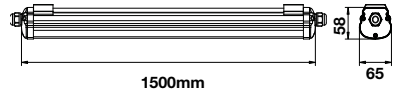

Waterproof Fitting-G Series

48W VT-1574

Box Qty.
12 Pcs

6287 - 4000K Day White
6286 - 6000K White

3800157616515
3800157616508

Voltage/Frequency: AC:220-240V,50Hz

Beam Angle: 120°

On/Off: >10,000

Luminous Flux: 3840lm

Body Type: ABS+PC

Life span: 20,000 Hours

CRI: >70

IP Rating: IP65

Gross weight: 1.1 kg

PF: >0.9

LED Type: SMD

Dimension: 1500x65x58mm

Waterproof Fitting

18W VT-6048

Box Qty.
12 Pcs

6198 - 4500K Day White
6199 - 6000K White

3800157603256
3800157603263