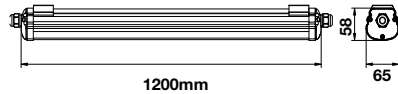

Dimension: **600x65x58mm**

Waterproof Fitting-G Series

36w VT-1249

Box Qty.
12 Pcs

6285 - 4000K Day White

3800157616492

6284 - 6400K White

3800157616485