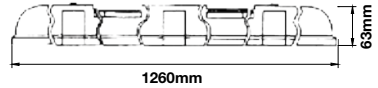

Waterproof Fitting-Tubes

36w VT-12023

Box Qty.
10 Pcs

6387 - 4000K Day White
6399 - 6400K White

3800157625036
3800157626385

2 LED TUBES INCLUDED