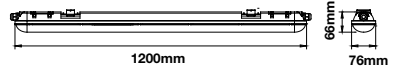

Waterproof Fitting
36w VT-1248

6200 - 4500K Day White
6201 - 6000K White

3800157603270
3800157603287

Box Qty.
12 Pcs

Voltage/Frequency:	AC:200-240V,50Hz	Beam Angle:	120°	On/Off:	>10,000
Luminous Flux:	2880lm	Body Type:	Plastic	Life span:	20,000 Hours
CRI:	>70	IP Rating:	IP65	Gross weight:	1.42 kg
PF:	>0.9	LED Type:	SMD	Dimension:	1200x76x66mm

Waterproof Fitting
48w VT-1548

6184 - 4500K Day White
6185 - 6000K White

3800157602389
3800157602396

Box Qty.
12 Pcs