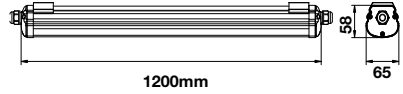

Waterproof-Emergency Kit

36W VT-1250

Box Qty.
12 Pcs

6448 - 4000K Day White
6449 - 6500K White

3800157632126
3800157632133

**Waterproof
Emergency Kit**

Charging Time: 24 Hours
Emergency Operation Time: 3 Hours
Emergency Switch on time: <1 Second

Voltage/Frequency:	AC:220-240V,50/60Hz	PF:	>0.9	O/P Emmergency:	7W Max
Battery Type:	9.6V 2200mAh Ni-Cd	Beam Angle:	120°	Ambient Temp:	50 max
Luminous Flux:	2880lm	Body Type:	ABS+PC	Gross weight:	1.9 kg
LED Type:	SMD	IP Rating:	IP65	Dimension:	1200x76x66mm
CRI:	>70	Life span:	20,000 Hours		

Waterproof-Emergency Kit

48W VT-1550

Box Qty.
12 Pcs

6446 - 4000K Day White
6447 - 6500K White

3800157632102
3800157632119