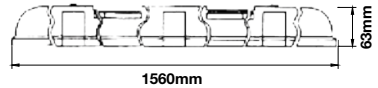

2 LED TUBES INCLUDED