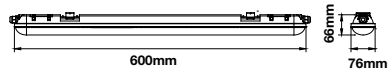

Voltage/Frequency: AC:200-240V,50Hz

Beam Angle: 120°

On/Off: >10,000

Luminous Flux: 1440lm

Body Type: Plastic

Life span: 20,000 Hours

CRI: >70

IP Rating: IP65

Gross weight: 0.80 kg

PF: >0.9

LED Type: SMD

Dimension: 600x76x66mm