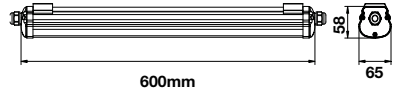

Waterproof Fitting-G Series

18w VT-6076

Box Qty.
12 Pcs

6283 - 4000K Day White

3800157616478

Voltage/Frequency: **AC:220-240V,50Hz**

Beam Angle: **120°**

On/Off: **>10,000**

Luminous Flux: **1440lm**

Body Type: **ABS+PC**

Life span: **20,000 Hours**

CRI: **>70**

IP Rating: **IP65**

Gross weight: **0.60 kg**

PF: **>0.5**

LED Type: **SMD**

Dimension: **600x65x58mm**

Waterproof Fitting-G Series

36w VT-1249

Box Qty.
12 Pcs

6285 - 4000K Day White

3800157616492

6284 - 6400K White

3800157616485