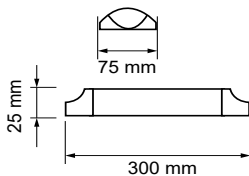

Prismatic Fitting-30cm

10w VT-8013

SKU: 4987 - 3000K Warm White

Box Qty.
10 Pcs

3800157601955

Sensor Compatible: **Yes**

Voltage/Frequency: **AC:200-240V,50Hz**

Luminous Flux: **900lm**

LED Type: **SMD**

CRI: **>80**

PF: **>0.5**

Beam Angle: **110°**

Body Type: **Aluminium+Plastic**

On/Off: **>10,000**

Life span: **20,000 Hours**

Gross weight: **260g**

Dimension: **300x75x25mm**