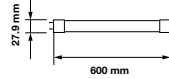

T8-Nano Plastic-Rotatable-60cm

10w VT-6072-R

Box Qty. **25Pcs**

SKU: 6229 - 3000K Warm White
SKU: 6230 - 4000K Day White
SKU: 6231 - 6400K White

3800157605212
3800157605229
3800157605236

3 YEAR WARRANTY

Dummy Starter
Included

EQ. Watts: **18w**
Voltage/Frequency: **AC:220-240V,50Hz**
Luminous Flux: **850lm**
LED Type: **SMD**
CRI: **>80**

PF: **>0.5**
Beam Angle: **160°**
Body Type: **Nano Plastic**
Holder: **G13**
Instant start : **0-100% in < 1s**

On/Off: **>15,000**
Life span: **20,000 Hours**
Gross weight: **125g**
Dimension: **27.9x600mm**

T8-Nano Plastic-60cm

10w VT-6072-NR

Box Qty. **25Pcs**

SKU: 6392 - 3000K Warm White
SKU: 6393 - 4000K Day White
SKU: 6394 - 6400K White

3800157625296
3800157625302
3800157625319

3 YEAR WARRANTY

Dummy Starter
Included

EQ. Watts: **18w**
Voltage/Frequency: **AC:220-240V,50Hz**
Luminous Flux: **850lm**
LED Type: **SMD**
CRI: **>80**

PF: **>0.5**
Beam Angle: **160°**
Body Type: **Nano Plastic**
Holder: **G13**
Instant start : **0-100% in < 1s**

On/Off: **>15,000**
Life span: **20,000 Hours**
Gross weight: **126.4g**
Dimension: **27.9x600mm**