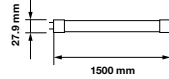

T8-Nano Plastic-150cm
22W VT-1577

Box Qty.
25 Pcs

SKU: 6265 - 3000K Warm White
SKU: 6309 - 4000K Day White
SKU: 6310 - 6400K White

3800157612159
3800157617437
3800157617444

3 YEAR WARRANTY

Dummy Starter
Included

EQ. Watts:	58w	PF:	>0.5	On/Off:	>15,000
Voltage/Frequency:	AC:220-240V,50Hz	Beam Angle:	160°	Life span:	30,000 Hours
Luminous Flux:	2000lm	Body Type:	Nano Plastic	Gross weight:	283.4g
LED Type:	SMD	Holder:	G13	Dimension:	27.9x1500mm
CRI:	>80	Instant start :	0-100% in < 1s		

T8-Nano Plastic-Rotatable-High Lu-
9w VT-6085

Box Qty.
25 Pcs

SKU: 6299 - 3000K Warm White
SKU: 6302 - 6400K White

3800157617345
3800157617369

5 YEAR WARRANTY

120+ LUMENS PER WATT
SUPER EFFICIENT

Dummy Starter
Included

EQ. Watts:	25w	PF:	>0.5	On/Off:	>15,000
Voltage/Frequency:	AC:220-240V,50/60Hz	Beam Angle:	160°	Life span:	30,000 Hours
Luminous Flux:	1100lm	Body Type:	Nano Plastic	Gross weight:	125g
LED Type:	SMD	Holder:	G13	Dimension:	27.9x600mm
CRI:	>80	Instant start :	0-100% in < 1s