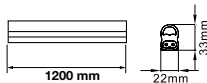

Upto **5Pcs**
Interlinkable

Sensor Compatible:	Yes	CRI:	>80	On/Off:	>10,000
Voltage/Frequency:	AC:200-240V,50/60Hz	PF:	>0.9	Life span:	20,000 Hours
Luminous Flux:	1260lm	Beam Angle:	120°	Gross weight:	300g
LED Type:	SMD	Body Type:	Plastic	Dimension:	1200x22x33mm