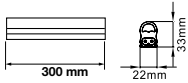

T5-With Fitting-30cm

4W VT-3033

SKU: 6166 - 3000K Warm White
SKU: 6167 - 4500K Day White
SKU: 6168 - 6000K White

Box Qty.
50 Pcs

3800230629159
3800230629166
3800230629173

Upto **5Pcs**
Interlinkable

Sensor Compatible:	Yes	CRI:	>80	On/Off:	>10,000
Voltage/Frequency:	AC:200-240V,50/60Hz	PF:	>0.5	Life span:	20,000 Hours
Luminous Flux:	360lm	Beam Angle:	120°	Gross weight:	140g
LED Type:	SMD	Body Type:	Plastic	Dimension:	300x22x33mm

T5-With Fitting-60cm

7W VT-6073

SKU: 6169 - 3000K Warm White
SKU: 6170 - 4500K Day White
SKU: 6171 - 6000K White

Box Qty.
50 Pcs

3800230629180
3800230629197
3800230629203