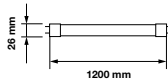

T8 Meat Tube-120cm

18w VT-1228-M

Box Qty.
25 Pcs

SKU: 6323

3800157619325

EQ. Watts:	36w	PF:	>0.9	On/Off:	>15,000
Voltage/Frequency:	AC:180-240V,50/60Hz	Beam Angle:	160°	Life span:	20,000 Hours
Luminous Flux:	1530lm	Body Type:	Glass with PET	Gross weight:	320g
LED Type:	SMD	Holder:	G13	Dimension:	26x1200mm
CR:	>95	Instant start :	0-100% in < 1s