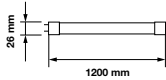

T8 Vegetable Tube-120cm

18w VT-1228-V Box Qty. **25 Pcs**

SKU: 6324

3800157619332

EQ. Watts:	36w	PF:	>0.9	On/Off:	>15,000
Voltage/Frequency:	AC:180-240V,50Hz	Beam Angle:	160°	Life span:	20,000 Hours
Luminous Flux:	1530lm	Body Type:	Glass with PET	Gross weight:	320g
LED Type:	SMD	Holder:	G13	Dimension:	26x1200mm
CRI:	>95	Instant start :	0-100% in < 1s