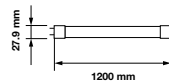

**Dummy Starter
Included**

EQ. Watts: **36w**
Voltage/Frequency: **AC:220-240V,50Hz**
Luminous Flux: **1700lm**
LED Type: **SMD**
CRI: **>80**

PF: **>0.5**
Beam Angle: **160°**
Body Type: **Nano Plastic**
Holder: **G13**
Instant start : **0-100% in < 1s**

On/Off: **>15,000**
Life span: **20,000 Hours**
Gross weight: **200g**
Dimension: **27.9x1200mm**