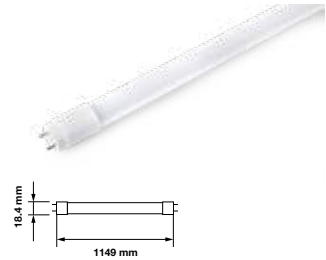

EQ. Watts:	28w	PF:	>0.5	On/Off:	>15,000
Voltage/Frequency:	AC:220-240V,50Hz	Beam Angle:	160°	Life span:	20,000 Hours
Luminous Flux:	1600lm	Body Type:	Glass with PET	Gross weight:	208g
LED Type:	SMD	Holder:	G5	Dimension:	18.4x1149mm
CRI:	>80	Instant start :	0-100% in < 1s		

T8-Aluminium Plastic-180cm

40w VT-1840

Box Qty.
25 Pcs

SKU: 6251 - 4500K Day White 3800157607841
SKU: 6250 - 6000K White 3800157607834