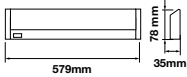

Cabinet Fitting

10w VT-8112

SKU: 5068 - 3000K Warm White
SKU: 5069 - 4500K Day White
SKU: 5070 - 6000K White

Box Qty.
12 Pcs

3800157606714
3800157606721
3800157606738