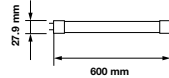

5 YEAR WARRANTY

120+ LUMENS PER WATT
SUPER EFFICIENT