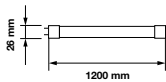

T8 Plant Tube-120cm

18w VT-1228-P Box Qty. **25 Pcs**

SKU: 6326

3800157619356

EQ. Watts:	36w	PF:	>0.9	On/Off:	>15,000
Voltage/Frequency:	AC:180-240V,50Hz	Beam Angle:	160°	Life span:	20,000 Hours
Luminous Flux:	860lm	Body Type:	Glass with PET	Gross weight:	320g
LED Type:	SMD	Holder:	G13	Dimension:	26x1200mm
CRI:	>95	Instant start :	0-100% in < 1s