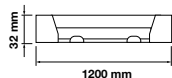

Wall Fitting-120cm

20w VT-8121

SKU: 5074 - 3000K Warm White
SKU: 5075 - 4500K Day White
SKU: 5076 - 6000K White

Box Qty.
25 Pcs

3800157606776
3800157606783
3800157606790