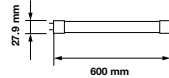

Dummy Starter
Included

EQ. Watts: **18w**
Voltage/Frequency: **AC:220-240V,50Hz**
Luminous Flux: **850lm**
LED Type: **SMD**
CRI: **>80**

PF: **>0.5**
Beam Angle: **160°**
Body Type: **Nano Plastic**
Holder: **G13**
Instant start : **0-100% in < 1s**

On/Off: **>15,000**
Life span: **20,000 Hours**
Gross weight: **126.4g**
Dimension: **27.9x600mm**