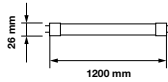

T8 Bread Tube-120cm

18w VT-1228-B

Box Qty.
25 Pcs

SKU: 6322

3800157619318

EQ. Watts:	36w	PF:	>0.9	On/Off:	>15,000
Voltage/Frequency:	AC:180-240V,50Hz	Beam Angle:	160°	Life span:	20,000 Hours
Luminous Flux:	1530lm	Body Type:	Glass with PET	Gross weight:	320g
LED Type:	SMD	Holder:	G13	Dimension:	26x1200mm
CR:	>95	Instant start :	0-100% in < 1s