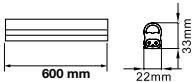

Upto **5Pcs**
Interlinkable

Sensor Compatible:	Yes	CRI:	>80	On/Off:	>10,000
Voltage/Frequency:	AC:200-240V,50/60Hz	PF:	>0.9	Life span:	20,000 Hours
Luminous Flux:	630lm	Beam Angle:	120°	Gross weight:	210g
LED Type:	SMD	Body Type:	Plastic	Dimension:	600x22x33mm

T5-With Fitting-120cm

14W VT-1273

SKU: 6172 - 3000K Warm White
SKU: 6173 - 4500K Day White
SKU: 6174 - 6000K White

Box Qty.
50 Pcs

3800230629210
3800230629227
3800230629234