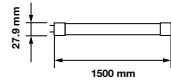

120+ LUMENS
PER WATT
SUPER EFFICIENT