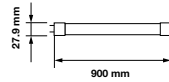

T8-Nano Plastic-90cm

14w VT-9077

Box Qty.
25Pcs

SKU: 6272 - 4000K Day White
SKU: 6262 - 6400K White

3800157615419
3800157612128

**Dummy Starter
Included**

EQ. Watts: **25w**
Voltage/Frequency: **AC:220-240V,50Hz**
Luminous Flux: **1200lm**
LED Type: **SMD**
CRI: **>80**

PF: **>0.5**
Beam Angle: **160°**
Body Type: **Nano Plastic**
Holder: **G13**
Instant start : **0-100% in < 1s**

On/Off: **>15,000**
Life span: **20,000 Hours**
Gross weight: **145.6g**
Dimension: **27.9x900mm**

T8-Nano Plastic-120cm

18w VT-1277

Box Qty.
25 Pcs

SKU: 6263 - 3000K Warm White
SKU: 6273 - 4000K Day White
SKU: 6264 - 6400K White

3800157612135
3800157615426
3800157612142

**Dummy Starter
Included**

EQ. Watts: **36w**
Voltage/Frequency: **AC:220-240V,50Hz**
Luminous Flux: **1700lm**
LED Type: **SMD**
CRI: **>80**

PF: **>0.5**
Beam Angle: **160°**
Body Type: **Nano Plastic**
Holder: **G13**
Instant start : **0-100% in < 1s**

On/Off: **>15,000**
Life span: **20,000 Hours**
Gross weight: **200g**
Dimension: **27.9x1200mm**