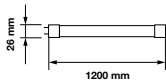

T8 Seafood Tube-120cm

18w VT-1228-S Box Qty. **25 Pcs**

SKU: 6325

3800157619349

EQ. Watts:	36w	PF:	>0.9	On/Off:	>15,000
Voltage/Frequency:	AC:180-240V,50/60Hz	Beam Angle:	160°	Life span:	20,000 Hours
Luminous Flux:	1530lm	Body Type:	Glass with PET	Gross weight:	320g
LED Type:	SMD	Holder:	G13	Dimension:	26x1200mm
CRI:	>95	Instant start :	0-100% in < 1s