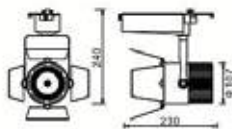

Voltage/Frequency	LED Type	Beam Angle	Body Type	Life span	Box Qty.
AC:220-240V,50Hz	COB	24°-60° Adjustable	Aluminum	30,000 Hours	8