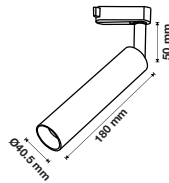

4 Line Tracklights-White Body

7W VT-407-W

SKU: 350 - 3000K Warm White 3800157633932
SKU: 351 - 4000K Day White 3800157633949
SKU: 352 - 5000K White 3800157633956

490 Lumens | **>90** CRI | **>0.5** PF