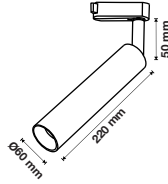

4 Line Tracklights-Black Body

20W VT-420-B

SKU: 365 - 3000K Warm White 3800157634083
SKU: 366 - 4000K Day White 3800157634090
SKU: 367 - 5000K White 3800157634106

1400 Lumens | **>90** CRI | **>0.9** PF

Voltage/Frequency	LED Type	Beam Angle	Body Type	Dimension	Life span	Box Qty.
AC:220-240V,50Hz	COB	24°	Aluminum	220x60x50mm	30,000 Hours	40

4 Line Tracklights-White Body

20W VT-420-W

SKU: 362 - 3000K Warm White 3800157634052
SKU: 363 - 4000K Day White 3800157634069
SKU: 364 - 5000K White 3800157634076

1600 Lumens | **>90** CRI | **>0.9** PF