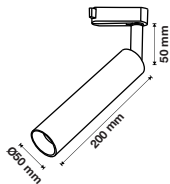

Voltage/Frequency	LED Type	Beam Angle	Body Type	Dimension	Life span	Box Qty.
AC:220-240V,50Hz	COB	24°	Aluminum	200x50x50mm	30,000 Hours	40

4 Line Tracklights-White Body

15W VT-415-W

SKU: 356 - 3000K Warm White 3800157633994
SKU: 357 - 4000K Day White 3800157634007
SKU: 358 - 5000K White 3800157634014

1200 Lumens | **>90** CRI | **>0.5** PF