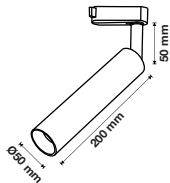

Voltage/Frequency	LED Type	Beam Angle	Body Type	Dimension	Life span	Box Qty.
AC:220-240V,50Hz	COB	24°	Aluminum	200x50x50mm	30,000 Hours	40

*Suitable for 10-12 hours daily, usage of the product for 24 hours a day would void warranty