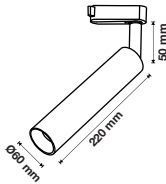

4 Line Tracklights-Black Body

20W VT-420-B

SKU: 365 - 3000K Warm White 3800157634083
SKU: 366 - 4000K Day White 3800157634090
SKU: 367 - 5000K White 3800157634106

1400 Lumens | **>90** CRI | **>0.9** PF

Voltage/Frequency	LED Type	Beam Angle	Body Type	Dimension	Life span	Box Qty.
AC:220-240V,50Hz	COB	24°	Aluminum	220x60x50mm	30,000 Hours	40

4 Line Tracklights-White Body

20W VT-420-W

SKU: 362 - 3000K Warm White 3800157634052
SKU: 363 - 4000K Day White 3800157634069
SKU: 364 - 5000K White 3800157634076

1600 Lumens | **>90** CRI | **>0.9** PF

Voltage/Frequency	LED Type	Beam Angle	Body Type	Dimension	Life span	Box Qty.
AC:220-240V,50Hz	COB	24°	Aluminum	220x60x50mm	30,000 Hours	40