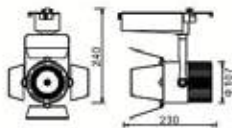

Voltage/Frequency	LED Type	Beam Angle	Body Type	Life span	Box Qty.
AC:220-240V,50Hz	COB	24°-60° Adjustable	Aluminum	30,000 Hours	8

4 Line Tracklights-White Body

33W VT-433-W

SKU: 368 - 3000K Warm White 3800157635431
SKU: 369 - 4000K Day White 3800157635448
SKU: 370 - 5000K White 3800157635455

2640 Lumens | **>90** CRI | **>0.9** PF