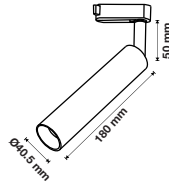

 **420** Lumens |  **>90** CRI |  **>0.5** PF

Voltage/Frequency	LED Type	Beam Angle	Body Type	Dimension	Life span	Box Qty.
AC:220-240V,50Hz	COB	24°	Aluminum	180x40.5x50mm	30,000 Hours	40

4 Line Tracklights-White Body