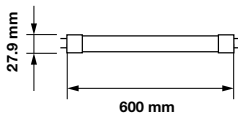

>0.5
PF

<0.5 s
Instant Start

15000
On/Off

0.2572kg
Weight

Voltage/Frequency	LED Type	Beam Angle	Body Type	Dimension	Life span	Box Qty.
AC:220-240V,50Hz	SMD	160°	Plastic	1500x27.9mm	30,000 Hours	25

Live . Light . Life
 www.vtacexports.com | www.v-tac.eu