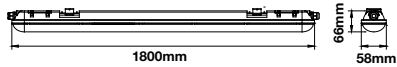

Waterproof Fittings
60W VT-180

SKU: 680 - 4000K Day White
SKU: 681 - 6400K White

3800157634731
3800157634748

Voltage/Frequency	LED Type	Beam Angle	Body Type	Dimension	Life span	Box Qty.
AC:220-240V,50Hz	SMD	110°	Plastic	1800x66x58mm	30,000 Hours	9