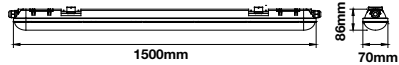

- **8400** Lumens
- **>80** CRI
- **>0.9** PF
- **15000** On/Off
- **2.67kg** Weight

Voltage/Frequency	LED Type	Beam Angle	Body Type	Dimension	Life span	Box Qty.
AC:220-240V,50Hz	SMD	110°	Aluminum	1500x86x70mm	20,000 Hours	9