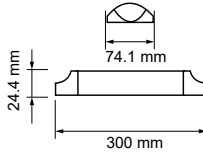

V-TAC®

INNOVATIVE LED LIGHTING

Live . Light . Life
www.vtacexports.com | www.v-tac.eu

Prismatic Fittings

10W VT-8-10

SKU: 659 - 3000K Warm White 3800157632140
SKU: 660 - 4000K Day White 3800157632157
SKU: 661 - 6400K White 3800157632164