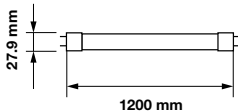

V-TAC®

INNOVATIVE LED LIGHTING

Live . Light . Life
www.vtacexports.com | www.v-tac.eu

120+ LUMENS
PER WATT

SUPER EFFICIENT

G13-T8 -Nano Plastic Tube-120CM

18W VT-122

SKU: 688 - 3000K Warm White
SKU: 672 - 4000K Day White
SKU: 673 - 6400K White

3800157632911
3800157632928
3800157632928