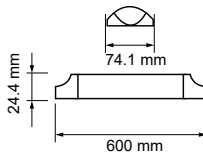

2400 Lumens |
 >80 CRI |
 >0.5 PF |
 <1s Instant Start |
 15000 On/Off |
 0.42kg Weight

Voltage/Frequency	LED Type	Beam Angle	Body Type	Dimension	Life span	Box Qty.
AC:220-240V,50Hz	SMD	110°	Plastic	600x74.1x24.4mm	30,000 Hours	10