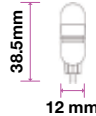

100 Lumens | **10w** EQ.Watts | **G4** Base | **>80** CRI | **>0.4** PF

Voltage/Frequency	LED Type	Beam Angle	Body Type	Dimension	Life span	Box Qty.
DC:12V	SMD	300°	Plastic	Ø12x38.5mm	30,000 Hours	400

G9-Capsules