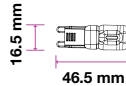

G9-Capsules

2.5W VT-203

SKU: 243 - 3000K Warm White 3800157632638
SKU: 244 - 4000K Day White 3800157632645
SKU: 245 - 6400K White 3800157632652