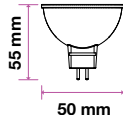

Live . Light . Life
www.vtacexports.com | www.v-tac.eu

GU5.3-Lens-110°

6.5W VT-257

SKU: 204 - 3000K Warm White
SKU: 205 - 4000K Day White
SKU: 206 - 6400K White

3800157631693
3800157631709
3800157631716