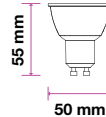

480
Lumens

65w
EQ.Watts

GU10
Base

>80
CRI

>0.5
PF

Voltage/Frequency	LED Type	Beam Angle	Body Type	Dimension	Life span	Box Qty.
AC:220-240V,50Hz	SMD	38°	Plastic	Ø50x 55mm	30,000 Hours	200