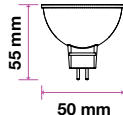

GU5.3-Lens-38°

6.5W VT-267

SKU: 207 - 3000K Warm White
SKU: 208 - 4000K Day White
SKU: 209 - 6400K White

3800157631723
3800157631730
3800157631747