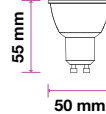

GU10-Lens-38°

6.5W VT-227D

SKU: 195 - 3000K Warm White
SKU: 196 - 4000K Day White
SKU: 197 - 6400K White

3800157631600
3800157631617
3800157631624